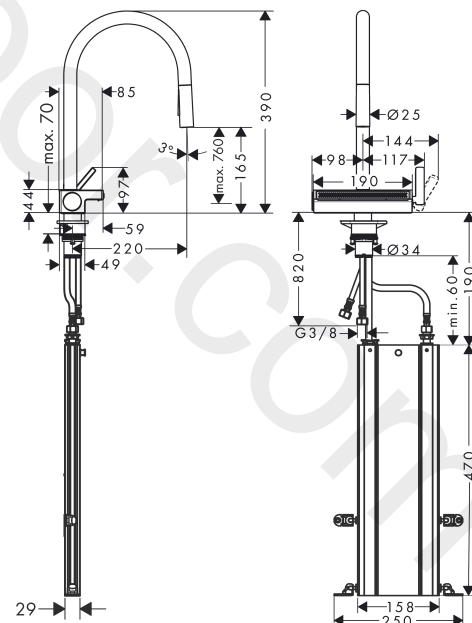

Scale drawing