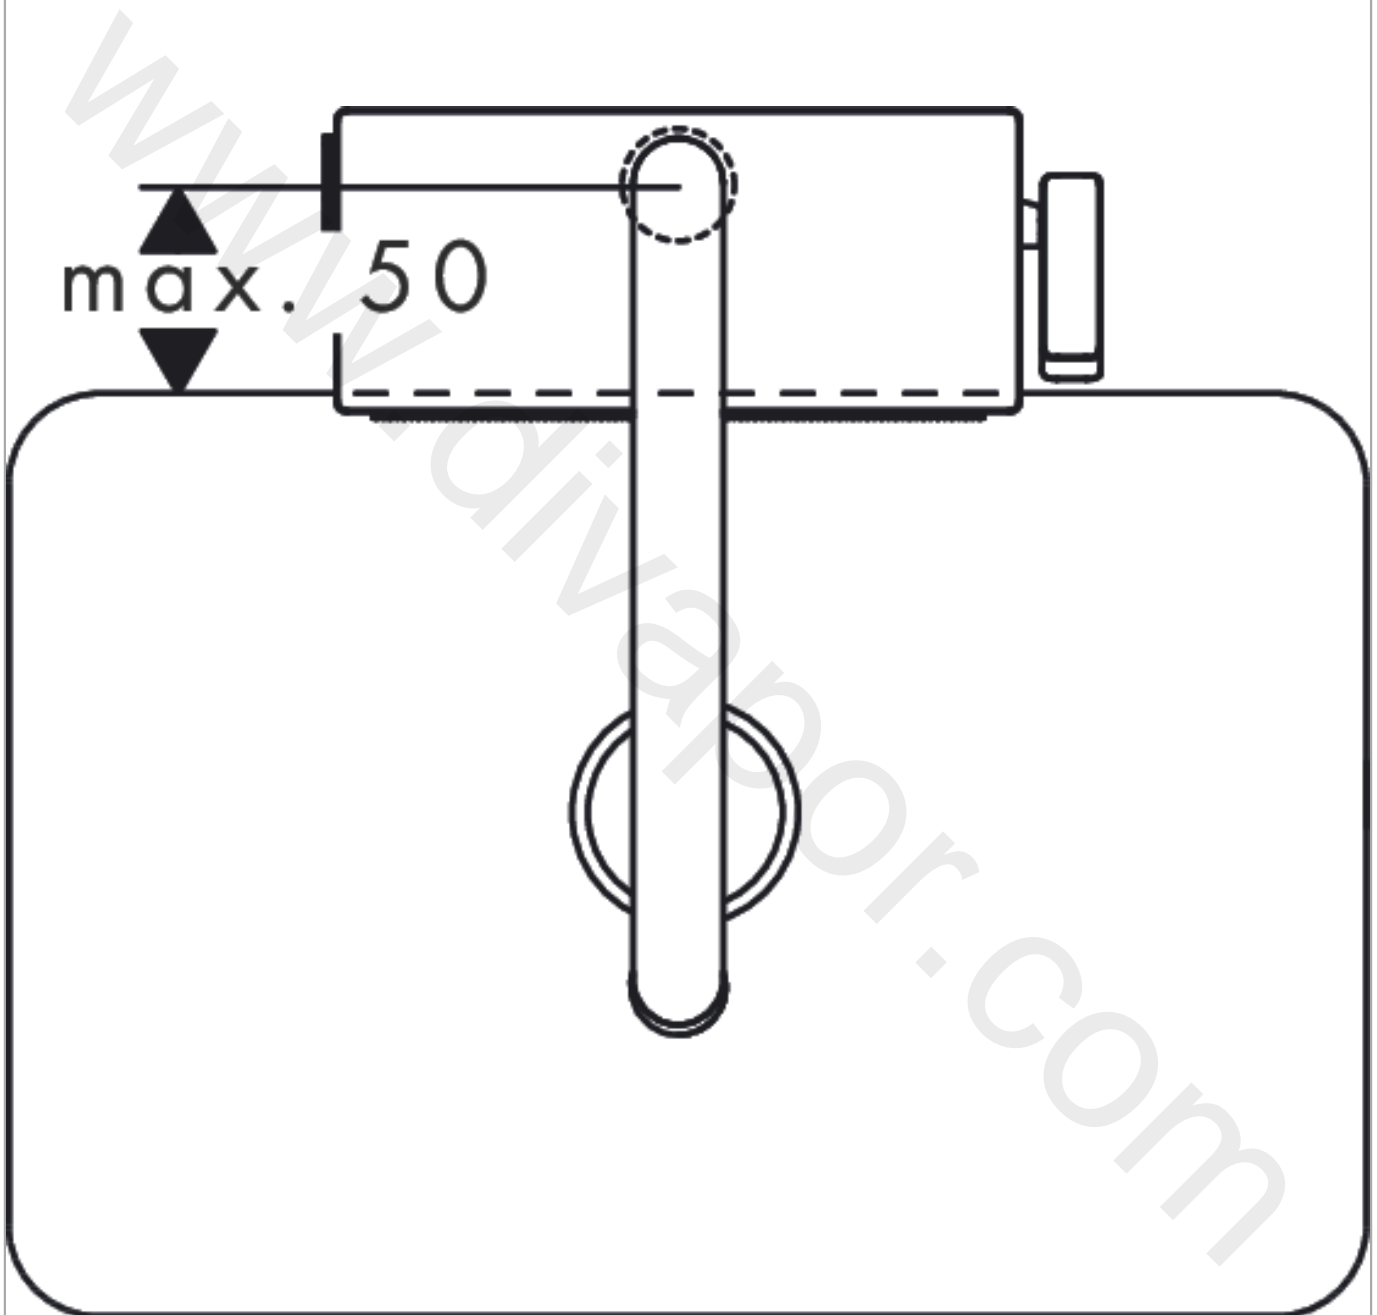

Aquno Select M81

Single lever kitchen mixer 170, pull-out spray, 3jet, sBox, nordics

Finish: **Matt Black** Article Number: **73834670**

Installation examples