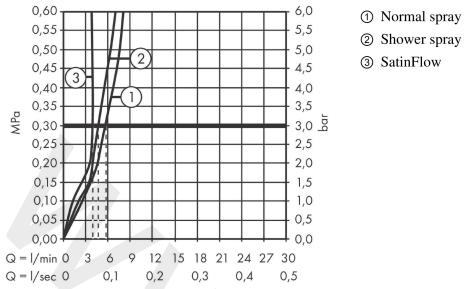

Aquno Select M81

Single lever kitchen mixer 170, pull-out spray, 3jet, sBox, nordics

Finish: **Matt Black** Article Number: **73834670**

Description

product features

- consists of: single lever kitchen mixer, hose box, multifunctional strainer
- ComfortZone 170
- swivel range adjustable in 3 steps 60°, 110° or 150°
- laminar spray, shower spray, SatinFlow
- lockable shower spray, spray returns through pressing spray diverter
- MagFit magnetic shower support
- connection dimension: DN15
- maximum flow rate at 3 bar: 6 l/min
- ceramic cartridge
- connection type: G 3/8 connections
- integrated non-return valve
- not suitable for continuous flow water heaters
- sBox for quiet, smooth and protected hose guidance in the cabinet, under the countertop
- extension length up to 50 cm
- tap hole with Ø 35 mm required, recommendation: the middle of tap hole drilling should be max. 50 mm from the back side of of the bowl

Technology

Design awards

reddot winner 2020
best of the best

Product image

Scale drawing

Aquno Select M81

Single lever kitchen mixer 170, pull-out spray, 3jet, sBox, nordics

Finish: **Matt Black** Article Number: **73834670**

Flowchart

The consumption was measured in combination with the appropriate fittings (thermostat/mixer/in-wall valve) to reflect actual application in practice.

Aquno Select M81

Single lever kitchen mixer 170, pull-out spray, 3jet, sBox, nordics