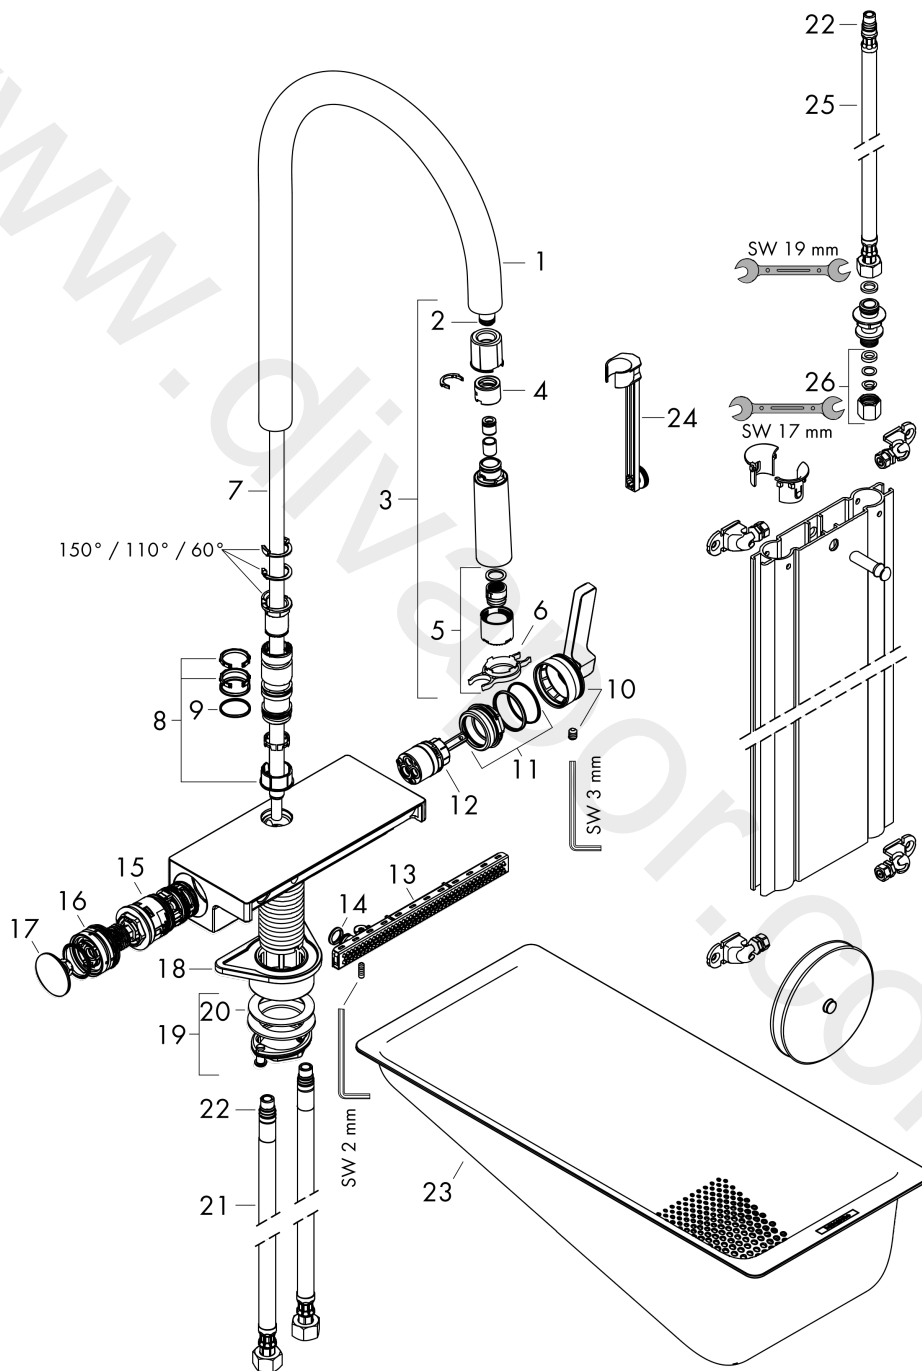

Aquno Select M81
Single lever kitchen mixer 170, pull-out spray, 3jet, sBox
 Finish: **Stainless Steel Finish** Article Number: **73831800**

Installation examples

Aquno Select M81
Single lever kitchen mixer 170, pull-out spray, 3jet, sBox
 Finish: **Stainless Steel Finish** Article Number: **73831800**

Exploded Drawing

Year of production: >12/19

Aquno Select M81**Single lever kitchen mixer 170, pull-out spray, 3jet, sBox**Finish: **Stainless Steel Finish** Article Number: **73831800****Spare part list**

Year of production: >12/19

Pos.	Description	Article Number	Price	PU
1	spout cpl.	93779800	£ 163,00	1
2	O-ring 8x2	98112000	£ 3,30	1
3	handspray	93778800	£ 163,00	1
4	non return valve DW 10	96456000	£ 9,00	1
5	spray former	93342000	£ 51,00	1
6	service tool	95910000	£ 9,00	1
7	hose	93754000	£ 110,00	1
8	set of lever collars	98365000	£ 9,00	1
9	O-ring 19x2	98426000	£ 3,30	1
10	handle	93776800	£ 163,00	1
11	nut	92926000	£ 16,10	1
12	cartridge, assy	93183000	£ 137,00	1
13	spray head cpl.	93781800	£ 260,00	1
14	O-ring 10x2	98170000	£ 3,30	1
15	selector assy	93558000	£ 110,00	1
16	spring with sleeve	93782000	£ 137,00	1
17	cover	93777800	£ 118,00	1
18	support	97523000	£ 6,10	1
19	fixing set (special)	93253000	£ 20,50	1
20	lever collar	97548000	£ 3,30	1
21	connection hose 900 mm M10x1 G3/8	93780000	£ 51,00	1
22	O-ring 8x1,75	97827000	£ 3,30	1
23	-	40963000	£ 29,00	1
24	extension set	43333000	£ 30,00	1
25	connection hose 450 mm M10x1 G3/8	96507000	£ 43,00	1
26	squeezing connection	96099000	£ 9,00	1