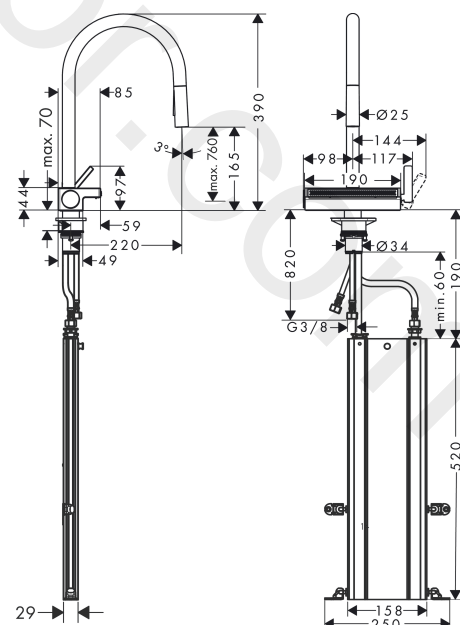

Scale drawing