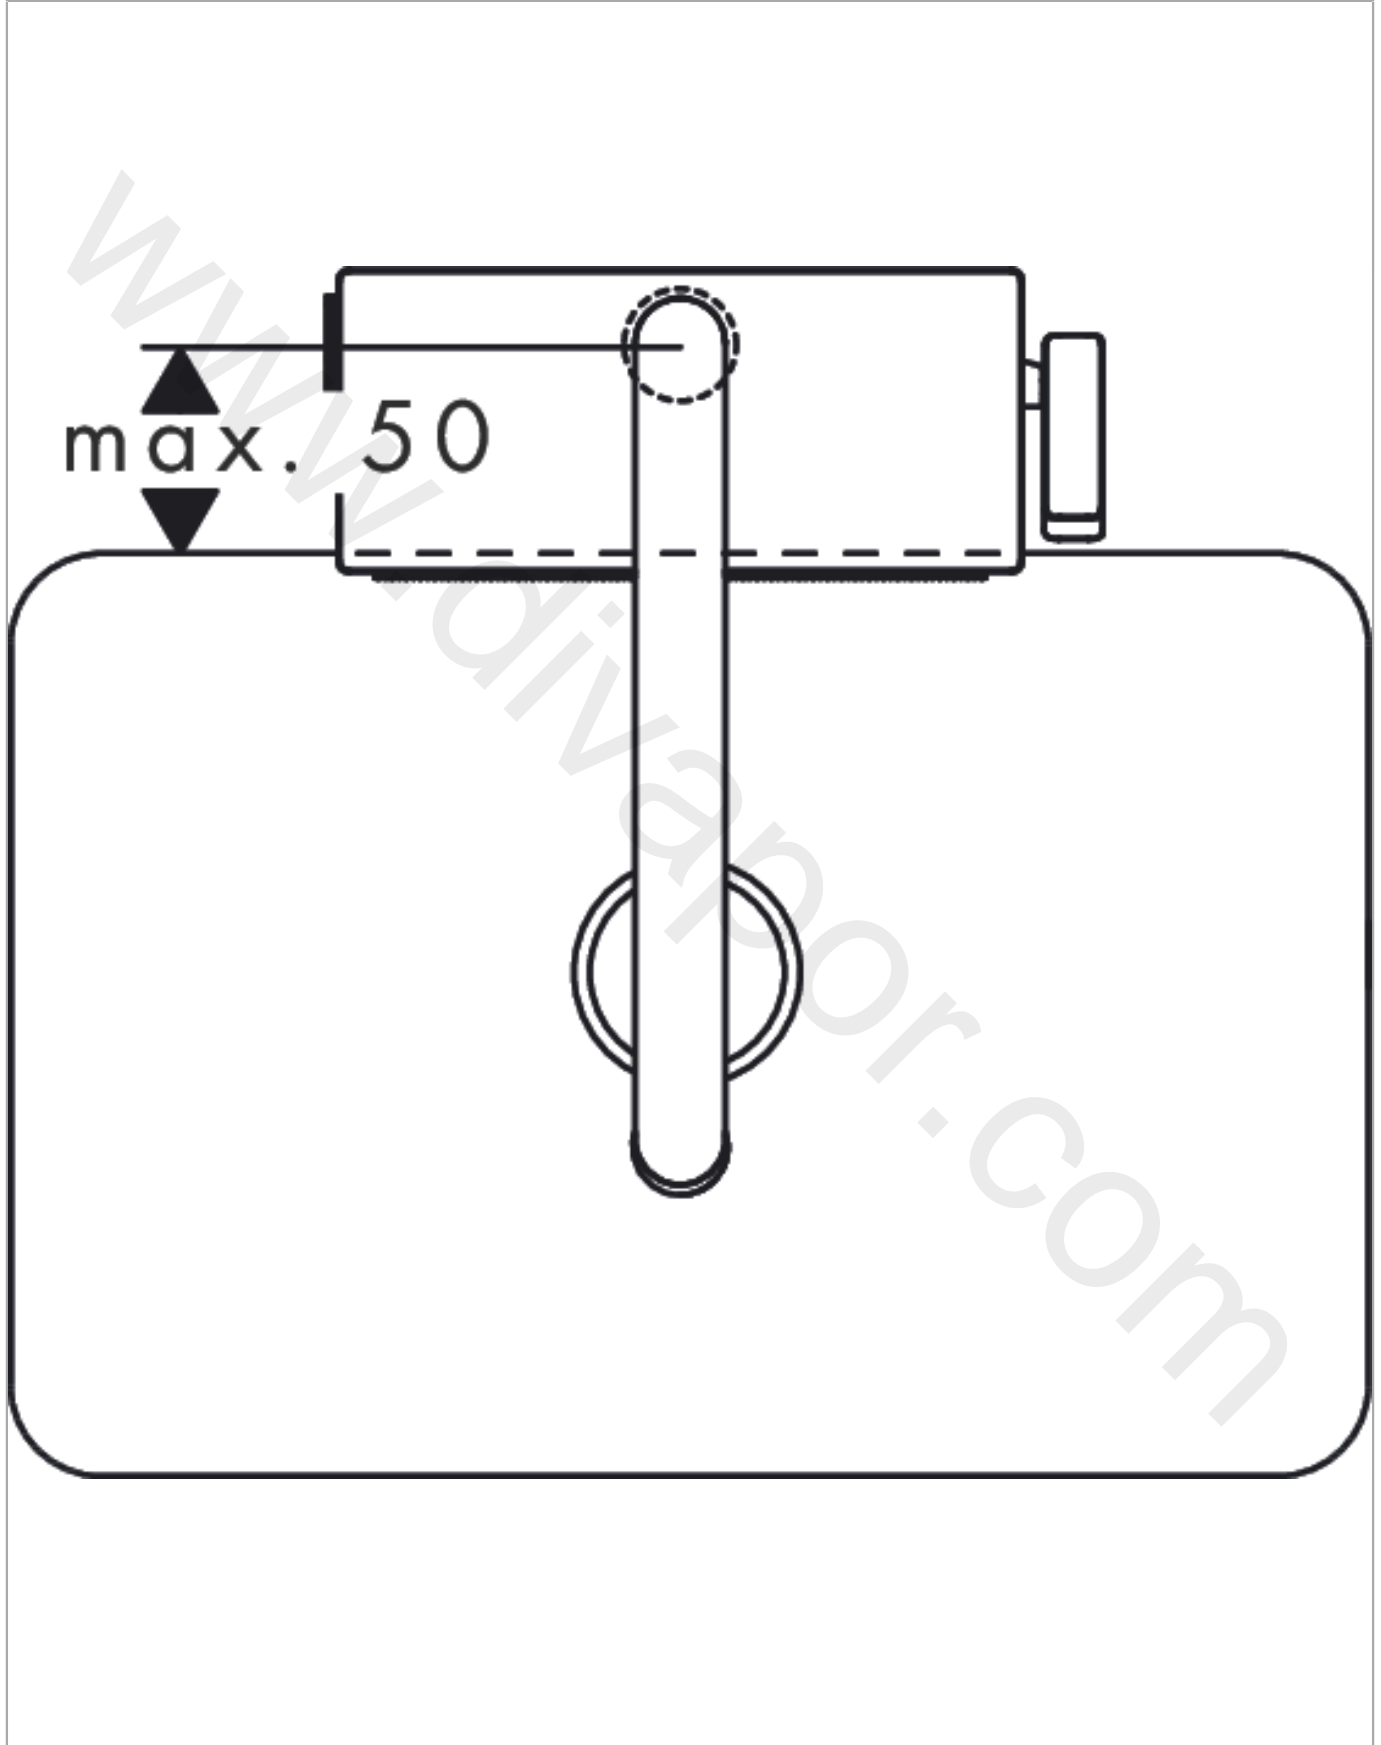

Aquno Select M81
Single lever kitchen mixer 170, pull-out spray, 3jet, sBox
Finish: **Stainless Steel Finish** Article Number: **73831800**

Installation examples