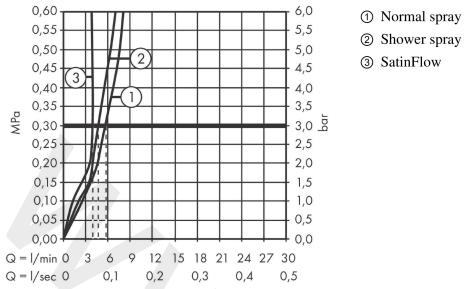

Aquno Select M81

Single lever kitchen mixer 170, pull-out spray, 3jet, sBox

Finish: **Stainless Steel Finish** Article Number: **73831800**

Flowchart

The consumption was measured in combination with the appropriate fittings (thermostat/mixer/in-wall valve) to reflect actual application in practice.