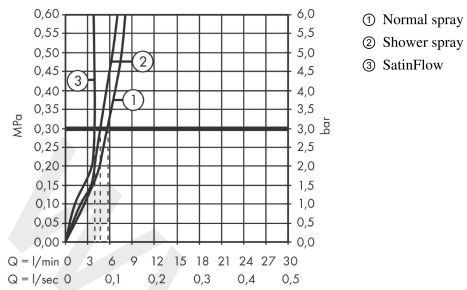

Aquno Select M81
Single lever kitchen mixer 170, pull-out spray, 3jet, sBox
 Finish: **Matt Black** Article Number: **73831677**

Description

product features

- consists of: single lever kitchen mixer, hose box, multifunctional strainer
- ComfortZone 170
- swivel range adjustable in 3 steps 60°, 110° or 150°
- laminar spray, shower spray, SatinFlow
- change between SatinFlow and pull-out spray at the touch of a button
- lockable shower spray, spray returns through pressing spray diverter
- MagFit magnetic shower support
- connection dimension: DN15
- maximum flow rate at 3 bar: 8 l/min
- ceramic cartridge
- connection type: G 3/8 connections
- integrated non-return valve
- not suitable for continuous flow water heaters
- sBox for quiet, smooth and protected hose guidance in the cabinet, under the countertop
- extension length up to 76 cm
- tap hole with Ø 35 mm required, recommendation: the middle of tap hole drilling should be max. 50 mm from the back side of of the bowl

Technology

Design awards

reddot winner 2020
best of the best

Product image

Scale drawing

Aquno Select M81
Single lever kitchen mixer 170, pull-out spray, 3jet, sBox
 Finish: **Matt Black** Article Number: **73831677**

Flowchart

The consumption was measured in combination with the appropriate fittings (thermostat/mixer/in-wall valve) to reflect actual application in practice.

Aquno Select M81
Single lever kitchen mixer 170, pull-out spray, 3jet, sBox
 Finish: **Matt Black** Article Number: **73831677**