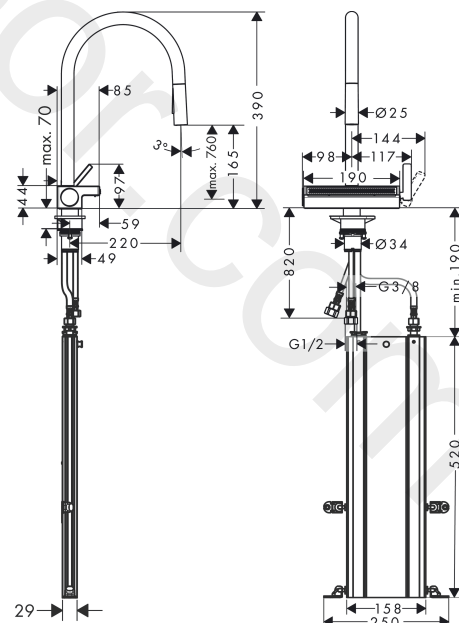

Scale drawing