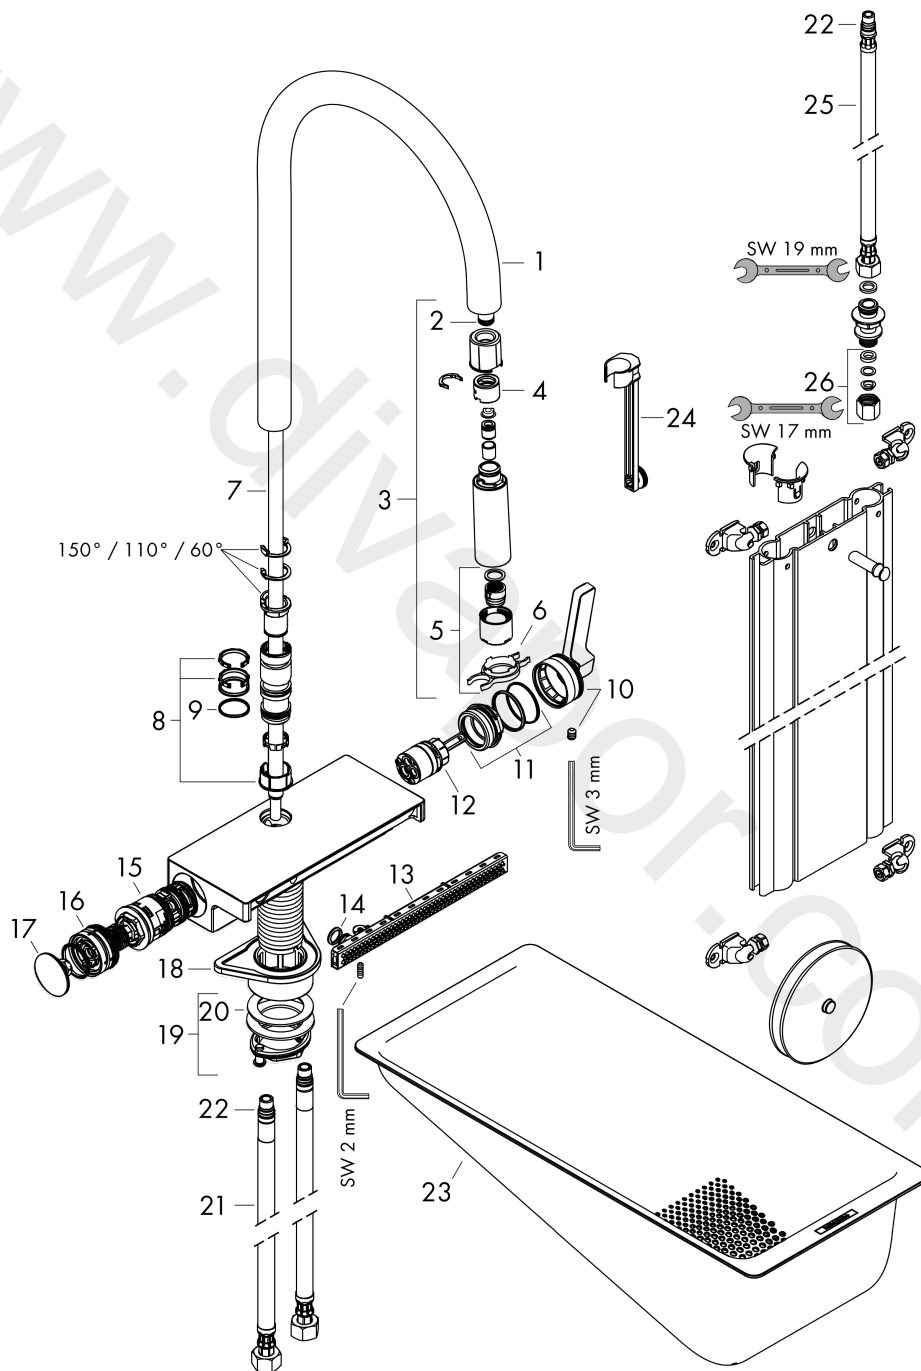

Installation examples

Aquno Select M81
Single lever kitchen mixer 170, pull-out spray, 3jet, sBox
 Finish: **Matt Black** Article Number: **73831677**

Exploded Drawing

Year of production: >04/20

Aquno Select M81**Single lever kitchen mixer 170, pull-out spray, 3jet, sBox**Finish: **Matt Black** Article Number: **73831677****Spare part list**

Year of production: >04/20

Pos.	Description	Article Number	Price	PU
1	spout cpl.	93779670	£ 163,00	1
2	O-ring 8x2	98112000	£ 3,30	1
3	handspray	93778670	£ 163,00	1
4	non return valve DW 10	96456000	£ 9,00	1
5	spray former	93342000	£ 51,00	1
6	service tool	95910000	£ 9,00	1
7	hose	93754000	£ 110,00	1
8	set of lever collars	98365000	£ 9,00	1
9	O-ring 19x2	98426000	£ 3,30	1
10	handle	93776670	£ 163,00	1
11	nut	92926000	£ 16,10	1
12	cartridge, assy	93183000	£ 137,00	1
13	spray head cpl.	93781670	£ 260,00	1
14	O-ring 10x2	98170000	£ 3,30	1
15	selector assy	93558000	£ 110,00	1
16	spring with sleeve	93782000	£ 137,00	1
17	cover	93777670	£ 118,00	1
18	support	97523000	£ 6,10	1
19	fixing set (special)	93253000	£ 20,50	1
20	lever collar	97548000	£ 3,30	1
21	connection hose 900 mm M10x1 G3/8	93780000	£ 51,00	1
22	O-ring 8x1,75	97827000	£ 3,30	1
23	-	40963000	£ 29,00	1
24	extension set	43333000	£ 30,00	1
25	connection hose 450 mm M10x1 G3/8	96507000	£ 43,00	1
26	squeezing connection	96099000	£ 9,00	1
a	set of adapters	93395000	£ 25,00	1