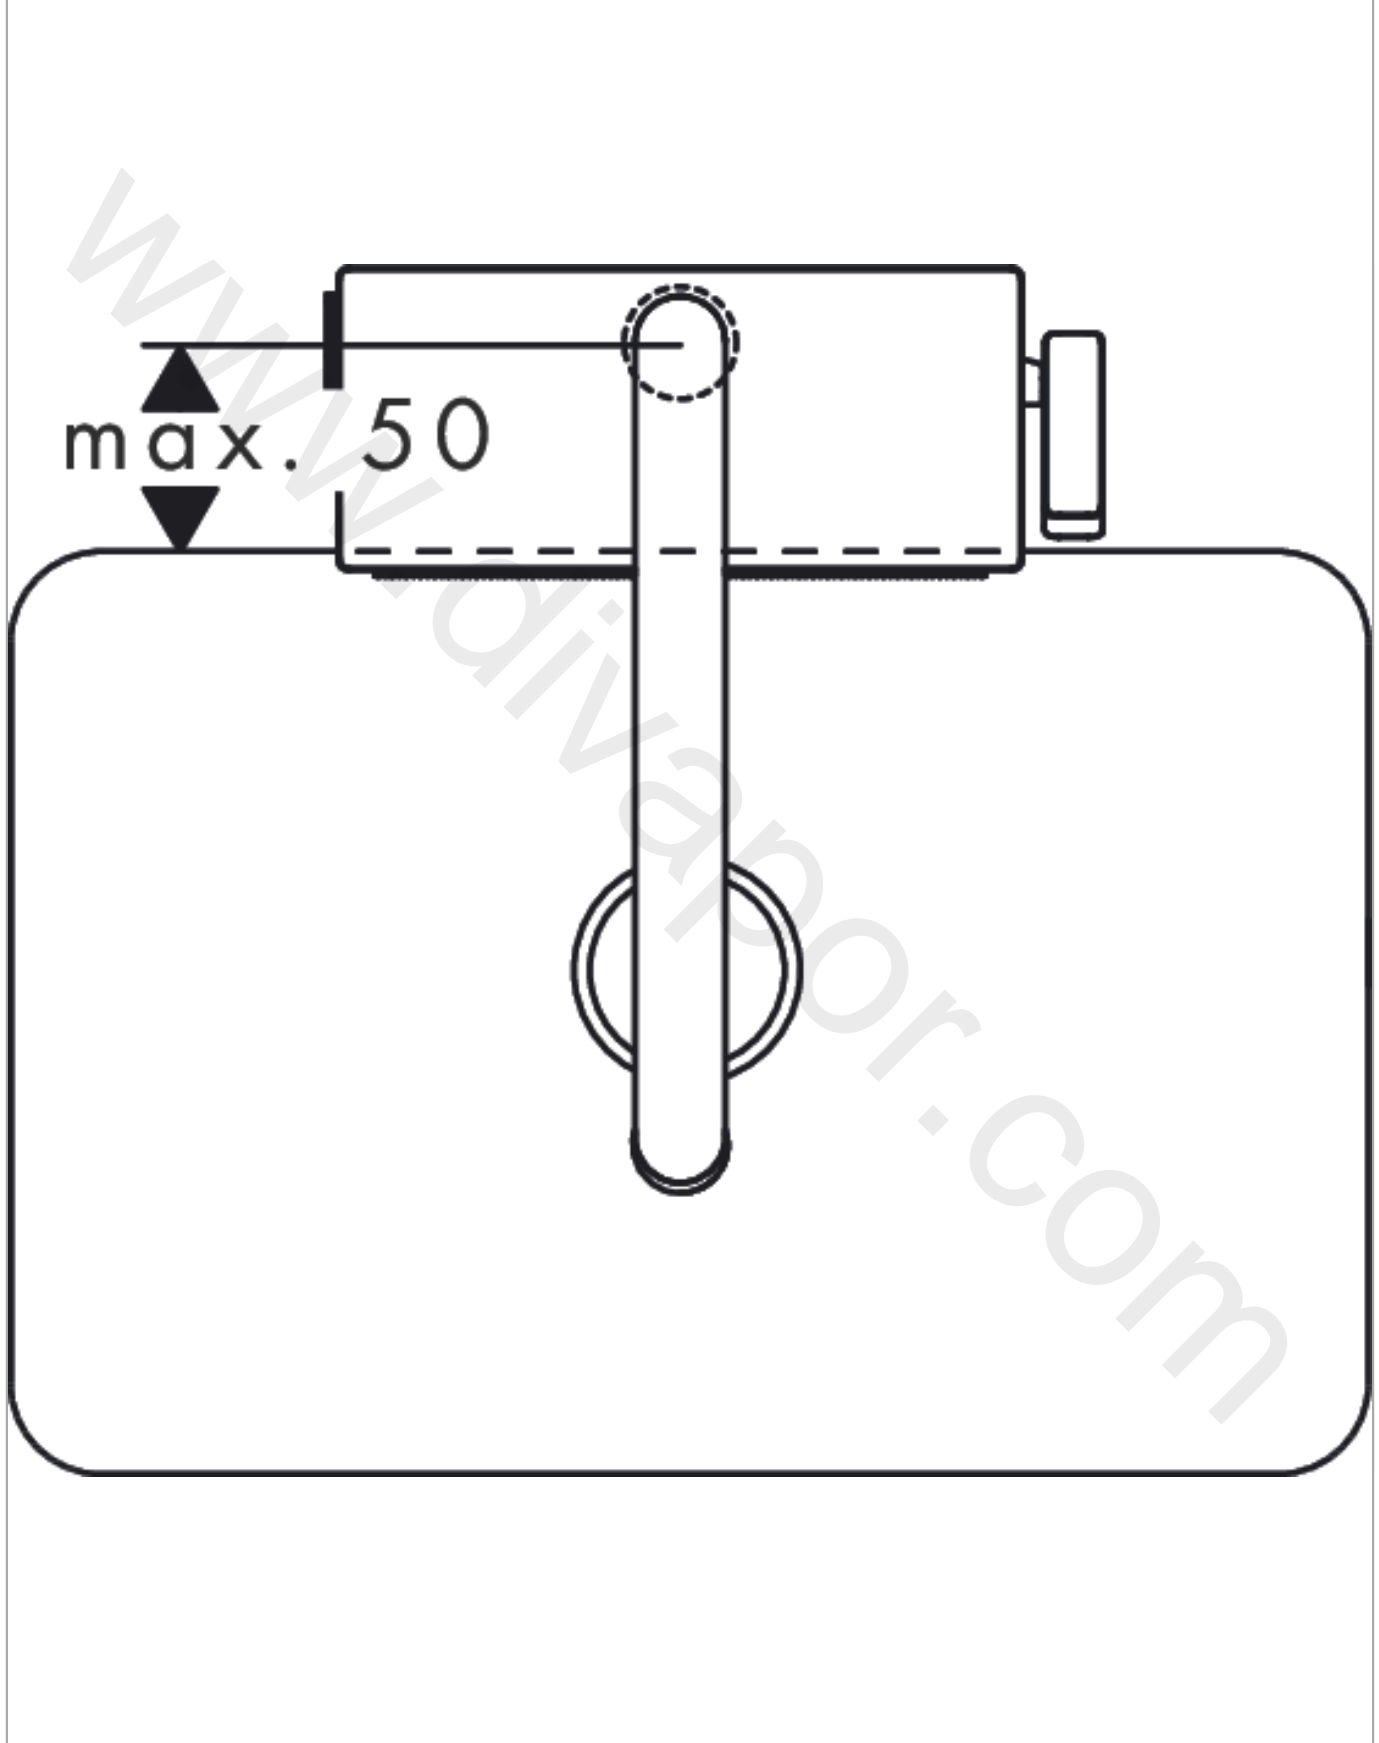

Aquno Select M81
Single lever kitchen mixer 170, pull-out spray, 3jet, sBox
Finish: **Matt Black** Article Number: **73831677**

Installation examples