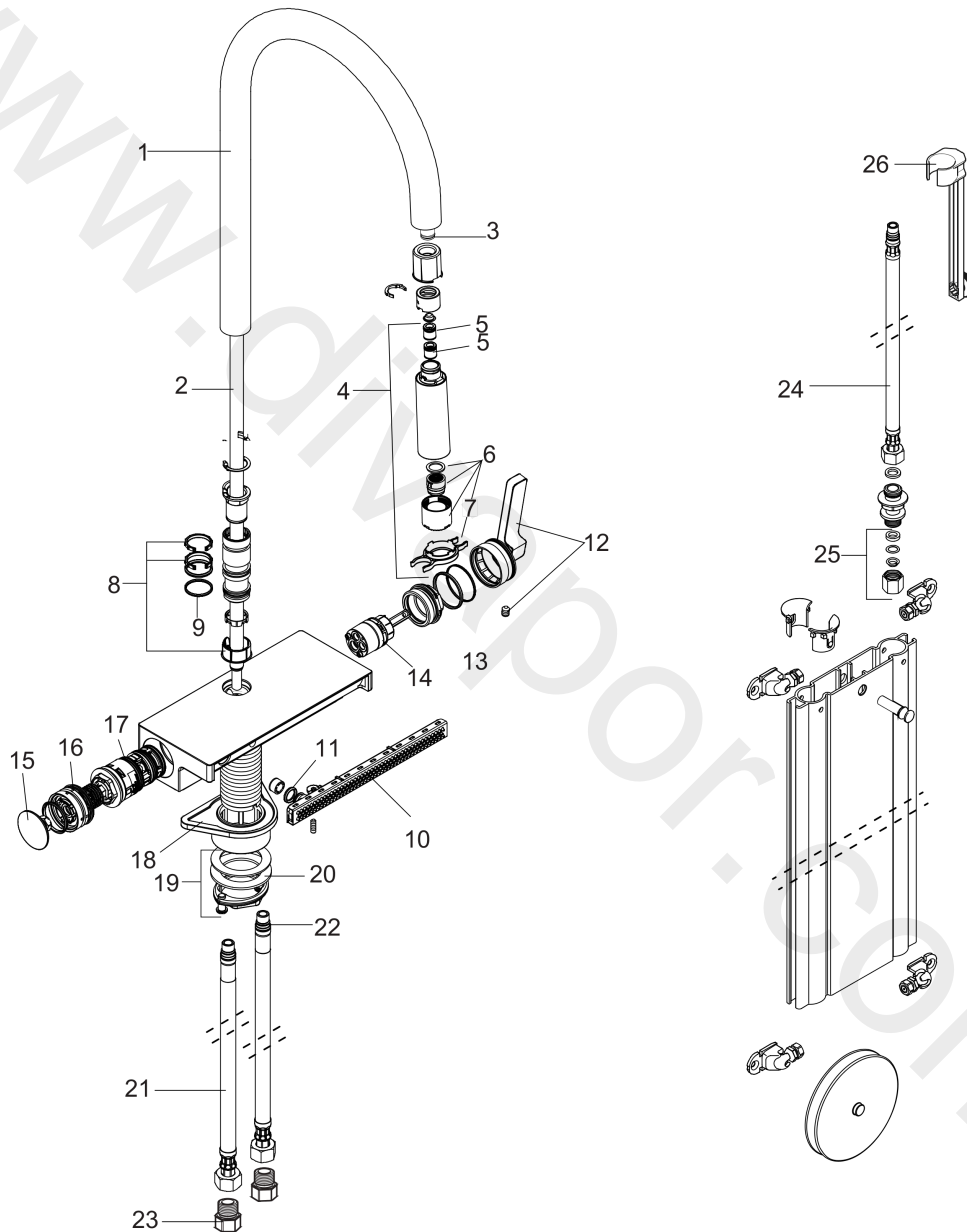

Aquno Select M81
Single lever kitchen mixer 170, pull-out spray, 3jet, sBox
Finish: **Matt Black** Article Number: **73831671**

Exploded Drawing

Year of production: >06/20

Aquno Select M81
Single lever kitchen mixer 170, pull-out spray, 3jet, sBox
Finish: **Matt Black** Article Number: **73831671**

Spare part list

Year of production: >06/20

Pos.	Description	Article Number	Price	PU
1	spout cpl.	93779670	£ 163,00	1
2	hose	93754000	£ 110,00	1
3	O-ring 8x2	98112000	£ 3,30	1
4	handspray	93778671	£ 163,00	1
5	non return valve DW 10	96456000	£ 9,00	1
6	spray former	93342001	£ 43,00	1
7	service tool	95910000	£ 9,00	1
8	set of lever collars	98365000	£ 9,00	1
9	O-ring 19x2	98426000	£ 3,30	1
10	spray head cpl.	93781670	£ 260,00	1
11	O-ring 10x2	98170000	£ 3,30	1
12	handle	93776670	£ 163,00	1
13	nut	92926000	£ 16,10	1
14	cartridge, assy	93183000	£ 137,00	1
15	cover	93777670	£ 118,00	1
16	spring with sleeve	93782000	£ 137,00	1
17	selector assy	93558000	£ 110,00	1
18	support	97523000	£ 6,10	1
19	fixing set (Ø 34)	95049000	£ 16,10	1
20	lever collar	97548000	£ 3,30	1
21	connection hose 900 mm M10x1 G3/8	93780000	£ 51,00	1
22	O-ring 8x1,75	97827000	£ 3,30	1
23	adapter for connection hose	88802000	-	1
24	connection hose 450 mm M10x1 G3/8	96507000	£ 43,00	1
25	squeezing connection	96099000	£ 9,00	1
26	extension set	43333000	£ 30,00	1