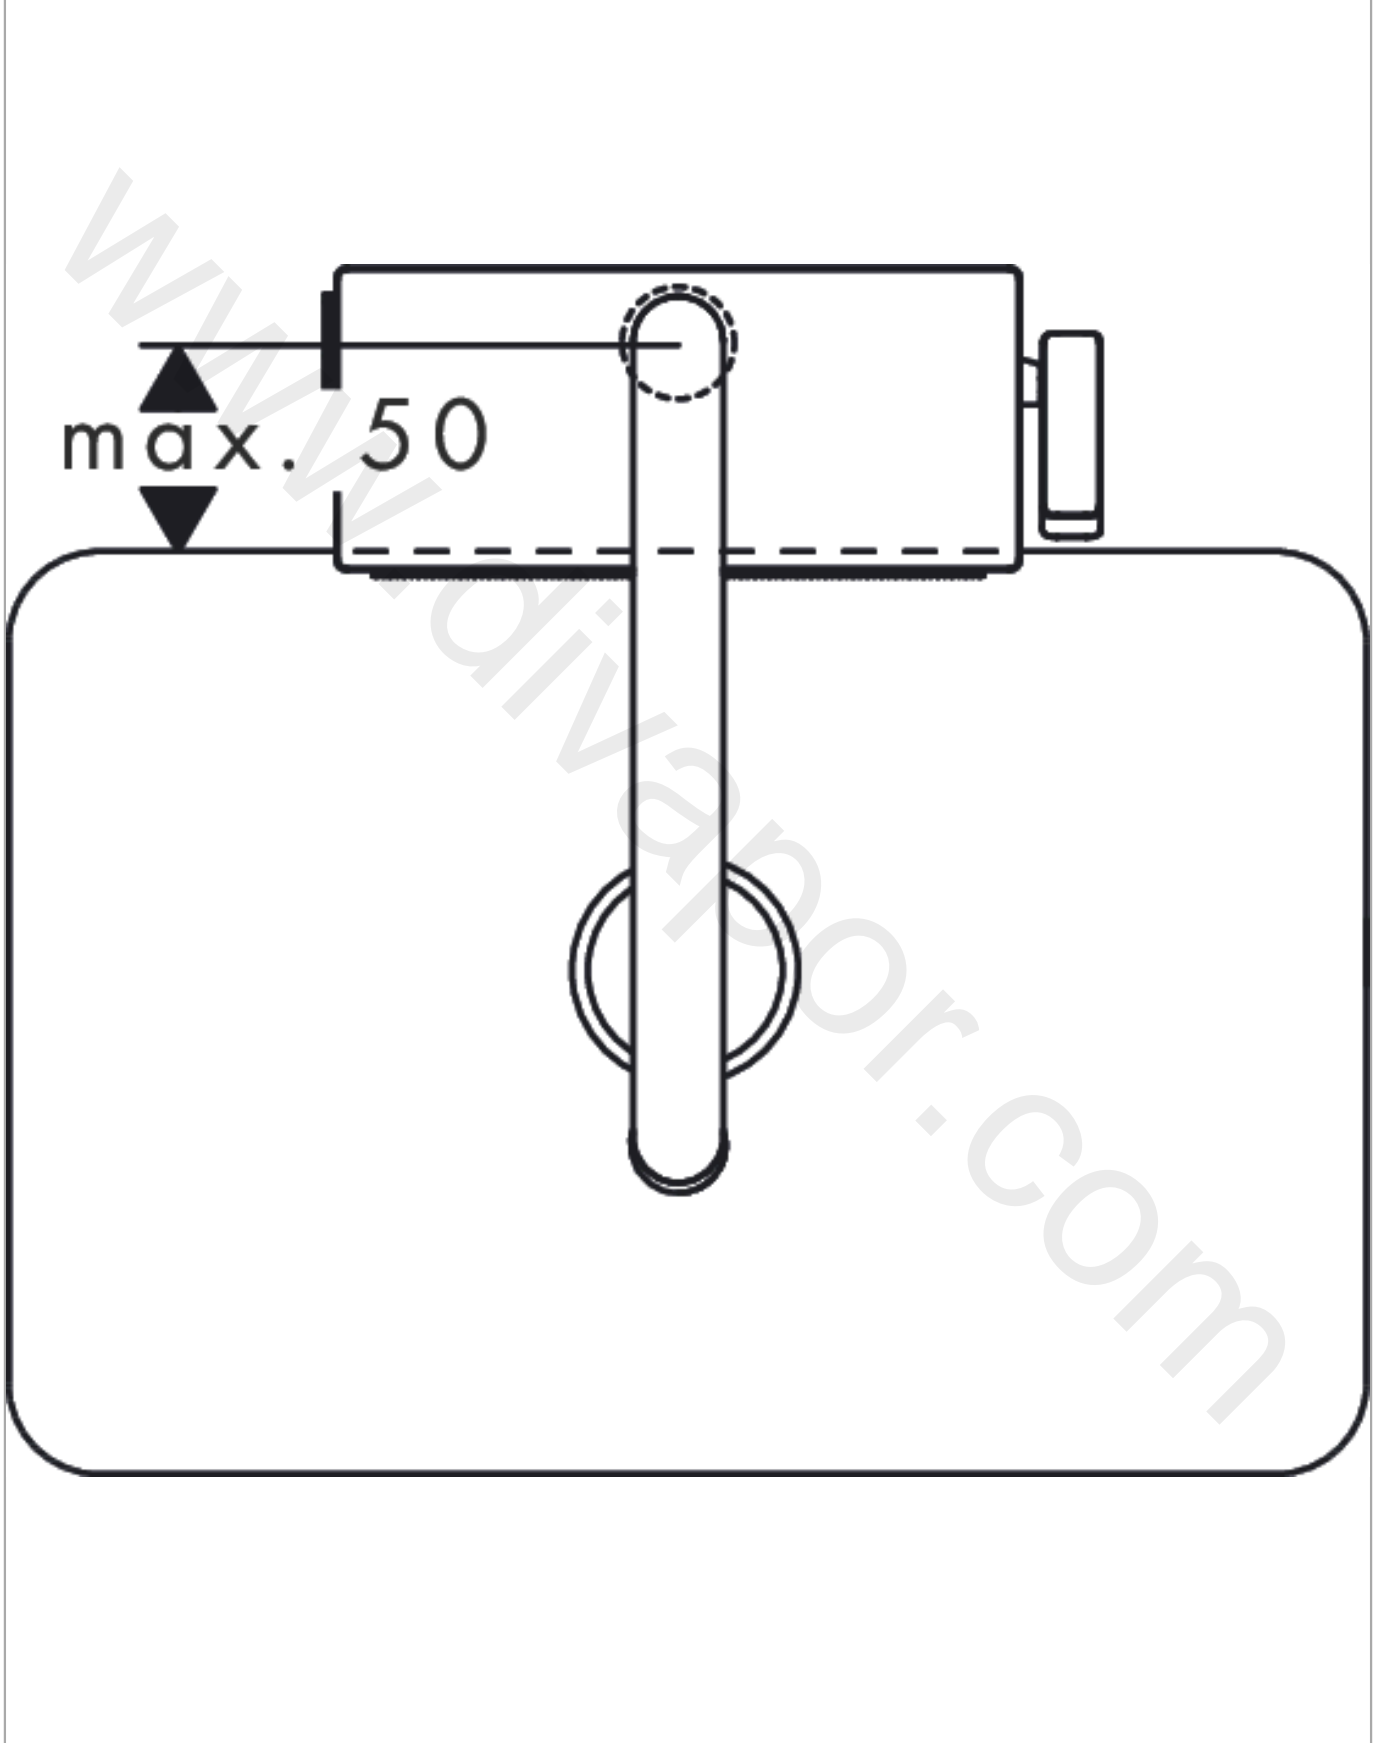

Aquno Select M81
Single lever kitchen mixer 170, pull-out spray, 3jet, sBox
Finish: **Matt Black** Article Number: **73831670**

Installation examples