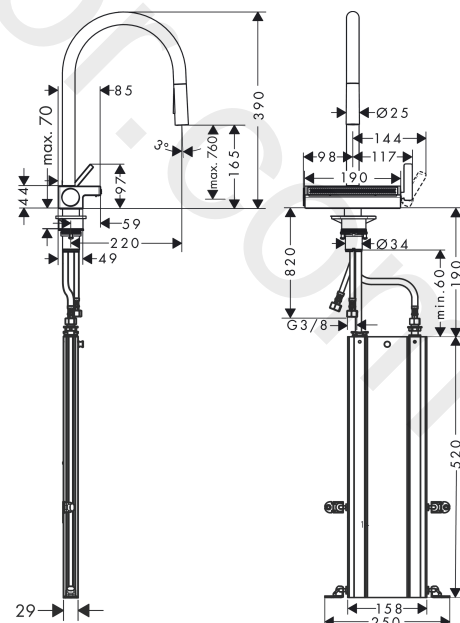

Scale drawing