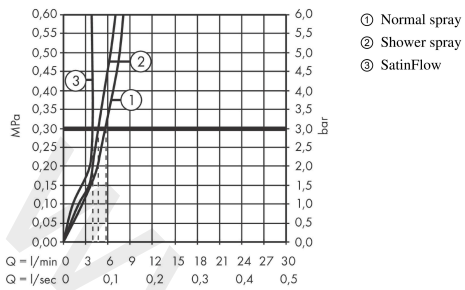

Aquno Select M81
Single lever kitchen mixer 170, pull-out spray, 3jet, sBox
Finish: **Matt Black** Article Number: **73831670**

Flowchart

The consumption was measured in combination with the appropriate fittings (thermostat/mixer/in-wall valve) to reflect actual application in practice.