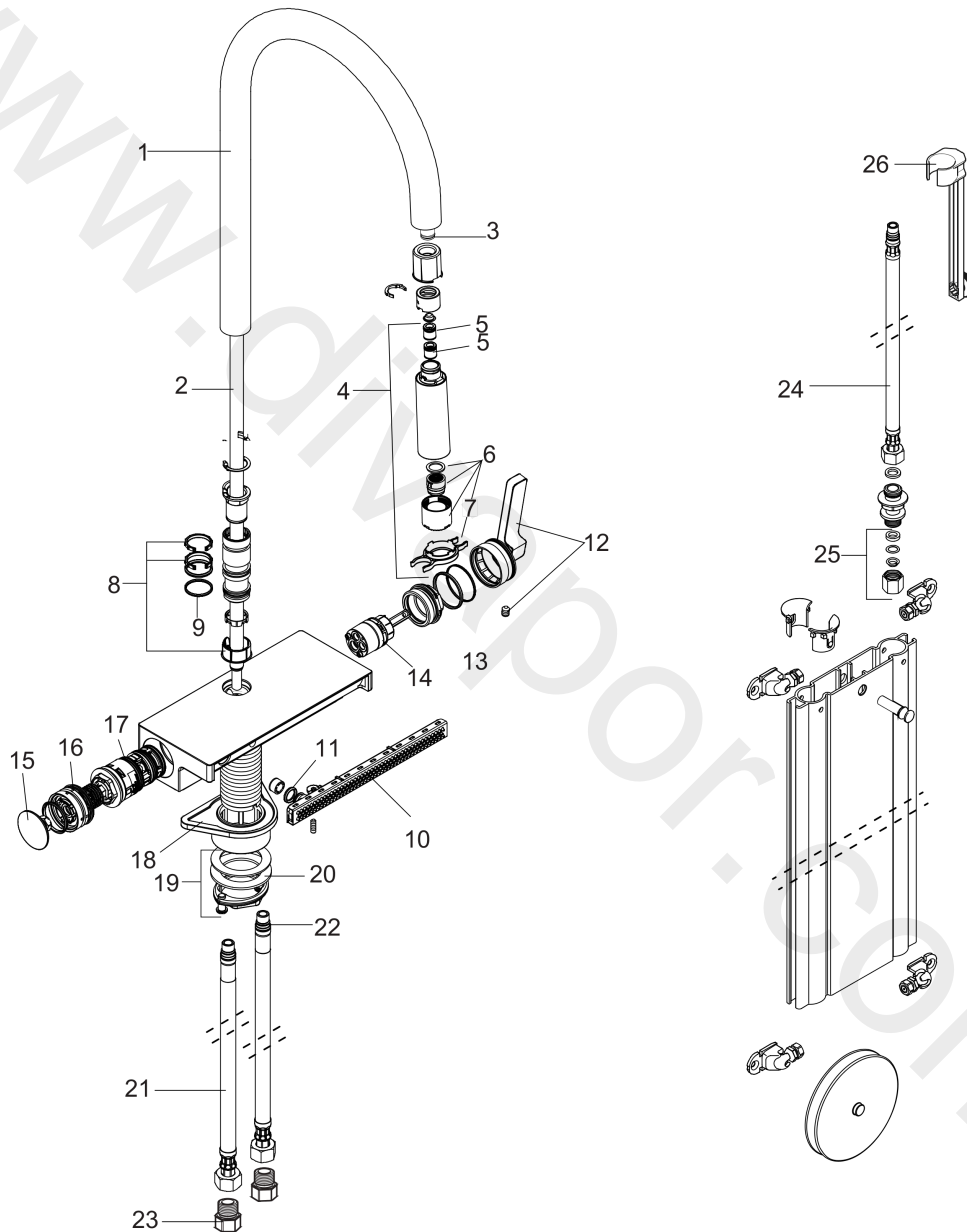

Aquno Select M81
Single lever kitchen mixer 170, pull-out spray, 3jet, sBox
Finish: **Chrome** Article Number: **73831001**

Exploded Drawing

Year of production: >06/20

Aquno Select M81

Single lever kitchen mixer 170, pull-out spray, 3jet, sBox

Finish: **Chrome** Article Number: **73831001**

Spare part list

Year of production: >06/20

Pos.	Description	Article Number	Price	PU
1	spout cpl.	93779000	£ 110,00	1
2	hose	93754000	£ 110,00	1
3	O-ring 8x2	98112000	£ 3,30	1
4	handspray	93778001	£ 110,00	1
5	non return valve DW 10	96456000	£ 9,00	1
6	spray former	93342001	£ 43,00	1
7	service tool	95910000	£ 9,00	1
8	set of lever collars	98365000	£ 9,00	1
9	O-ring 19x2	98426000	£ 3,30	1
10	spray head cpl.	93781000	£ 173,00	1
11	O-ring 10x2	98170000	£ 3,30	1
12	handle	93776000	£ 110,00	1
13	nut	92926000	£ 16,10	1
14	cartridge, assy	93183000	£ 137,00	1
15	cover	93777000	£ 79,00	1
16	spring with sleeve	93782000	£ 137,00	1
17	selector assy	93558000	£ 110,00	1
18	support	97523000	£ 6,10	1
19	fixing set (Ø 34)	95049000	£ 16,10	1
20	lever collar	97548000	£ 3,30	1
21	connection hose 900 mm M10x1 G3/8	93780000	£ 51,00	1
22	O-ring 8x1,75	97827000	£ 3,30	1
23	adapter for connection hose	88802000	-	1
24	connection hose 450 mm M10x1 G3/8	96507000	£ 43,00	1
25	squeezing connection	96099000	£ 9,00	1
26	extension set	43333000	£ 30,00	1