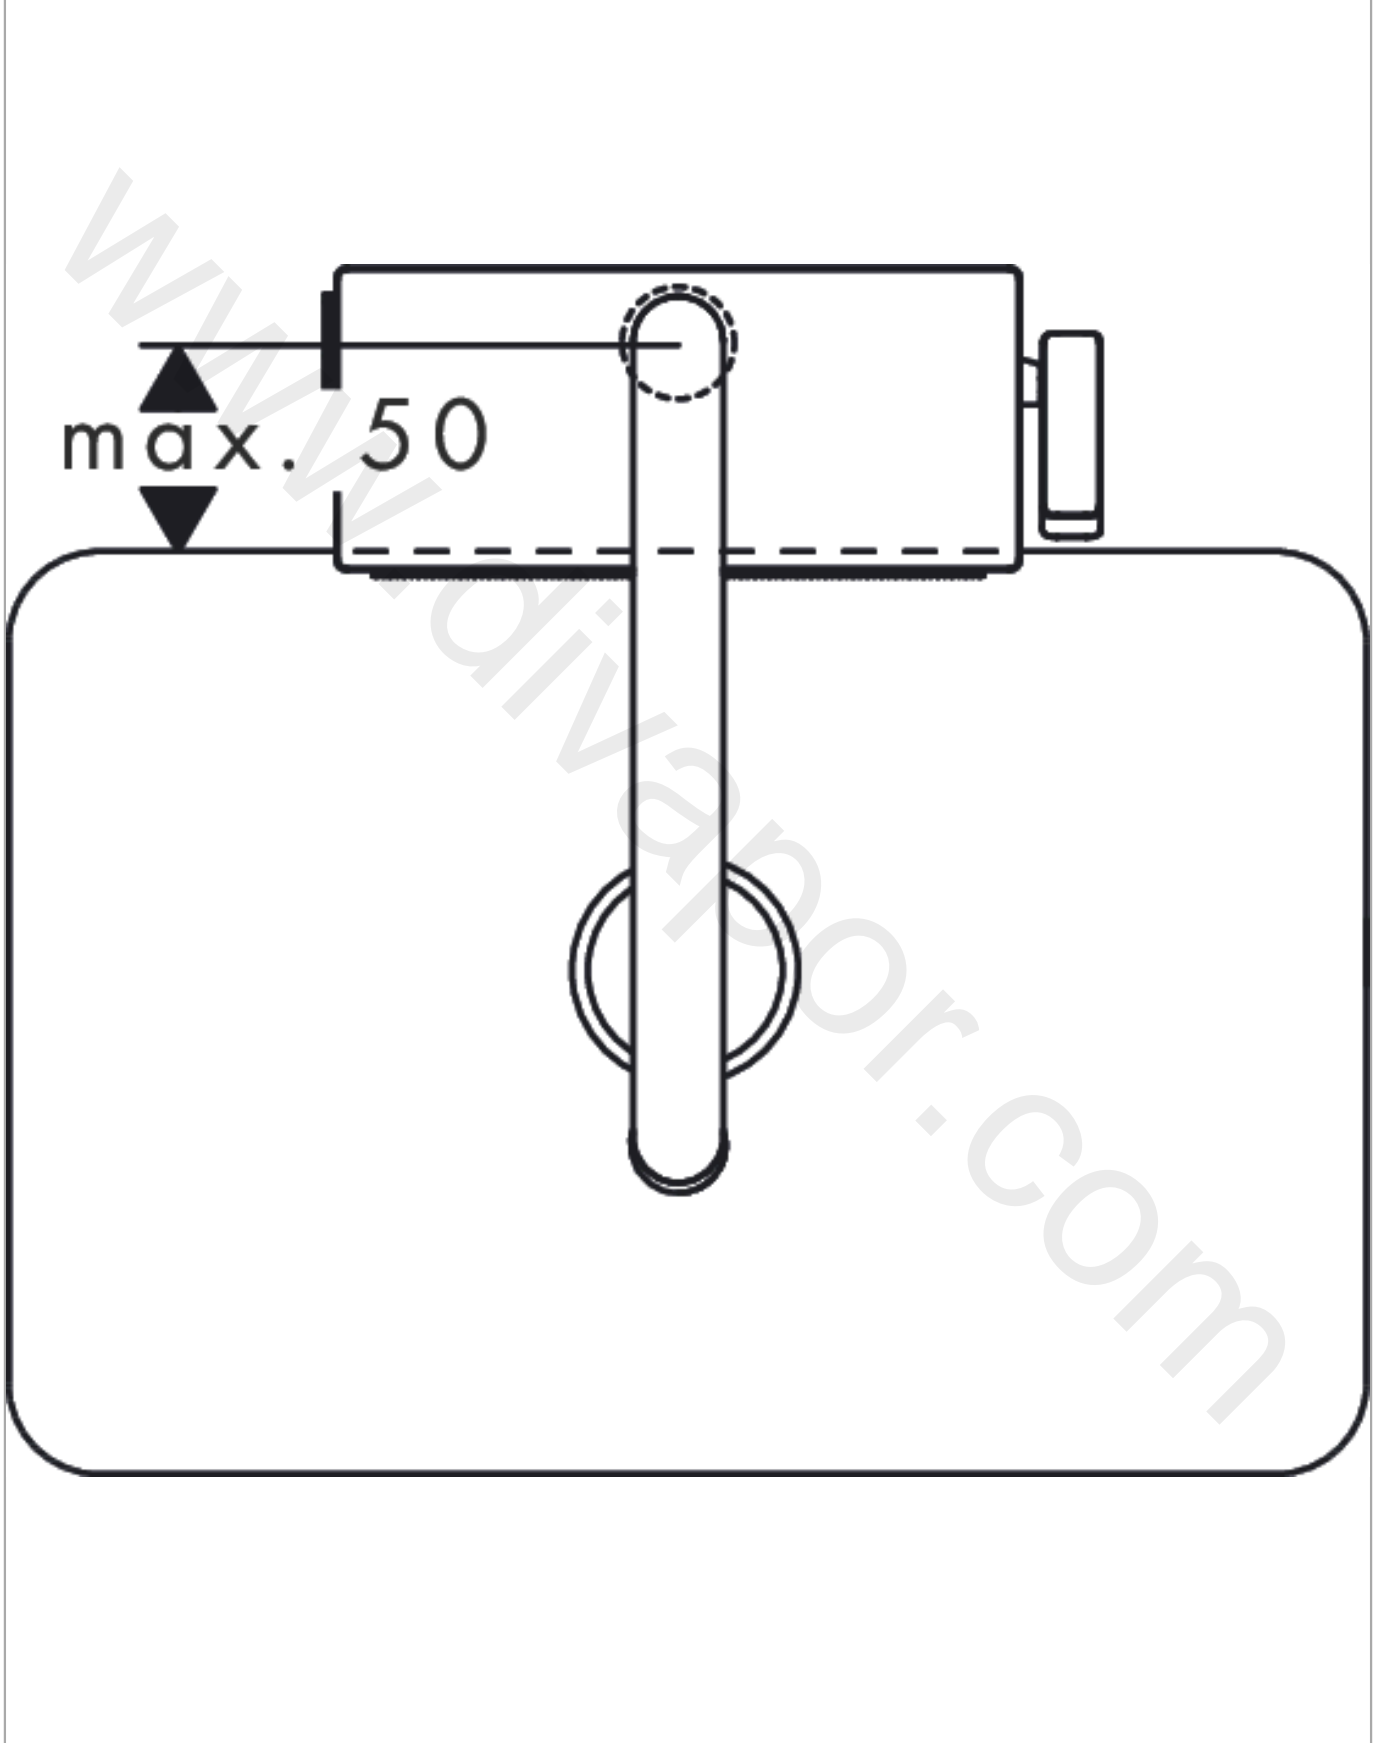

Aquno Select M81
Single lever kitchen mixer 170, pull-out spray, 3jet, sBox
Finish: **Chrome** Article Number: **73831000**

Installation examples