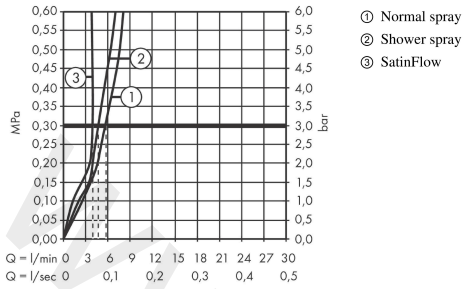

Aquno Select M81

Single lever kitchen mixer 170, pull-out spray, 3jet, sBox

Finish: **Chrome** Article Number: **73831000**

Description

product features

- consists of: single lever kitchen mixer, hose box, multifunctional strainer
- ComfortZone 170
- swivel range adjustable in 3 steps 60°, 110° or 150°
- laminar spray, shower spray, SatinFlow
- change between SatinFlow and pull-out spray at the touch of a button
- lockable shower spray, spray returns through pressing spray diverter
- MagFit magnetic shower support
- connection dimension: DN15
- maximum flow rate at 3 bar: 6 l/min
- ceramic cartridge
- connection type: G 3/8 connections
- integrated non-return valve
- not suitable for continuous flow water heaters
- sBox for quiet, smooth and protected hose guidance in the cabinet, under the countertop
- extension length up to 76 cm
- tap hole with Ø 35 mm required, recommendation: the middle of tap hole drilling should be max. 50 mm from the back side of of the bowl
- EU taxonomy: max. 6 l/min - Substantial Contribution (SC) possible

Article Details

Price excl. VAT

750,00 £

Technology

Design awards

reddot winner 2020
best of the best

Product image

Scale drawing

Aquno Select M81
Single lever kitchen mixer 170, pull-out spray, 3jet, sBox
 Finish: **Chrome** Article Number: **73831000**

Flowchart

The consumption was measured in combination with the appropriate fittings (thermostat/mixer/in-wall valve) to reflect actual application in practice.