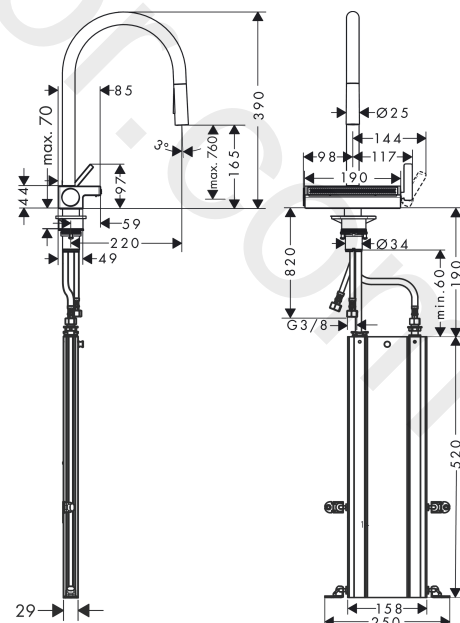

Aquno Select M81

Single lever kitchen mixer 170, pull-out spray, 3jet, sBox

Finish: **Chrome** Article Number: **73831000**

Description

product features

- consists of: single lever kitchen mixer, hose box, multifunctional strainer
- ComfortZone 170
- swivel range adjustable in 3 steps 60°, 110° or 150°
- laminar spray, shower spray, SatinFlow
- change between SatinFlow and pull-out spray at the touch of a button
- lockable shower spray, spray returns through pressing spray diverter
- MagFit magnetic shower support
- connection dimension: DN15
- maximum flow rate at 3 bar: 6 l/min
- ceramic cartridge
- connection type: G 3/8 connections
- integrated non-return valve
- not suitable for continuous flow water heaters
- sBox for quiet, smooth and protected hose guidance in the cabinet, under the countertop
- extension length up to 76 cm
- tap hole with Ø 35 mm required, recommendation: the middle of tap hole drilling should be max. 50 mm from the back side of of the bowl
- EU taxonomy: max. 6 l/min - Substantial Contribution (SC) possible

Aquno Select M81
Single lever kitchen mixer 170, pull-out spray, 3jet, sBox
 Finish: **Chrome** Article Number: **73831000**

Flowchart

The consumption was measured in combination with the appropriate fittings (thermostat/mixer/in-wall valve) to reflect actual application in practice.