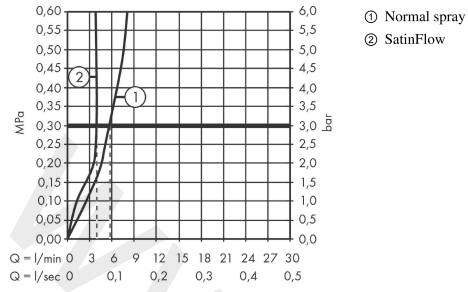

Aquno Select M81

Single lever kitchen mixer 250, pull-out spout, 2jet, sBox

Finish: **Stainless Steel Finish**

Article Number: **73830800**

Flowchart