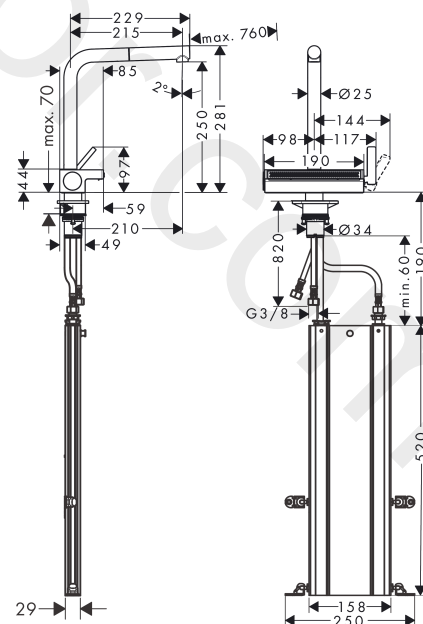

Scale drawing