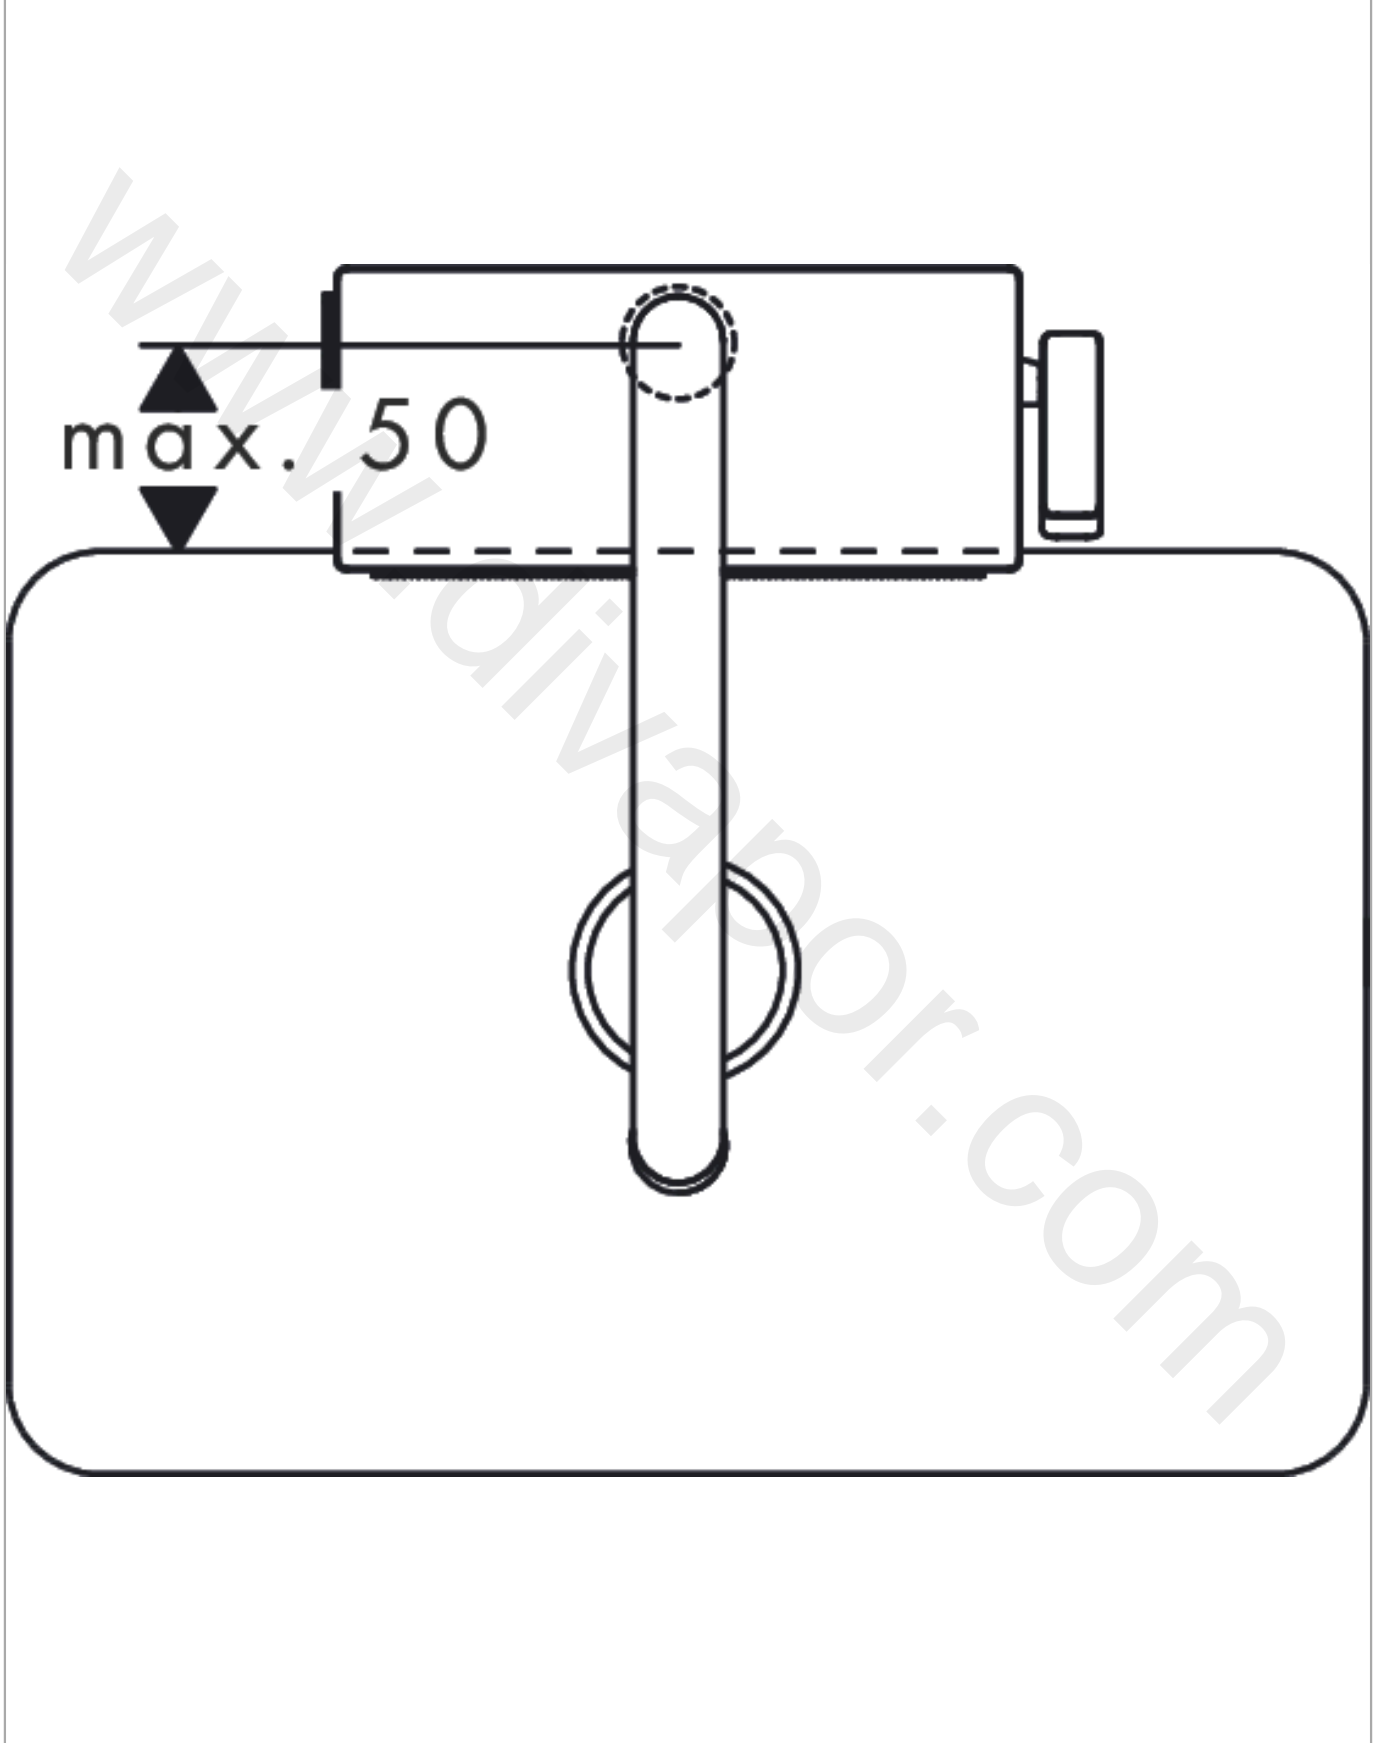

Aquno Select M81

Single lever kitchen mixer 250, pull-out spout, 2jet, sBox

Finish: **Stainless Steel Finish** Article Number: **73830800**

Description

product features

- consists of: single lever kitchen mixer, hose box, multifunctional strainer
- ComfortZone 250
- I-spout
- swivel range adjustable in 3 steps 60°, 110° or 150°
- laminar spray, SatinFlow
- change between SatinFlow and pull-out spout at the touch of a button
- MagFit magnetic shower support
- connection dimension: DN15
- maximum flow rate at 3 bar: 6 l/min
- ceramic cartridge
- connection type: G 3/8 connections
- integrated non-return valve
- not suitable for continuous flow water heaters
- sBox for quiet, smooth and protected hose guidance in the cabinet, under the countertop
- extension length up to 76 cm
- tap hole with Ø 35 mm required, recommendation: the middle of tap hole drilling should be max. 50 mm from the back side of of the bowl
- EU taxonomy: max. 6 l/min - Substantial Contribution (SC) possible

Single lever kitchen mixer 250, pull-out spout, 2jet, sBox

Finish: **Stainless Steel Finish**

Article Number: **73830800**

Flowchart

Aquno Select M81
Single lever kitchen mixer 250, pull-out spout, 2jet, sBox
 Finish: **Stainless Steel Finish** Article Number: **73830800**

Installation examples

Aquno Select M81
Single lever kitchen mixer 250, pull-out spout, 2jet, sBox
 Finish: **Stainless Steel Finish** Article Number: **73830800**

Exploded Drawing

Year of production: >12/19