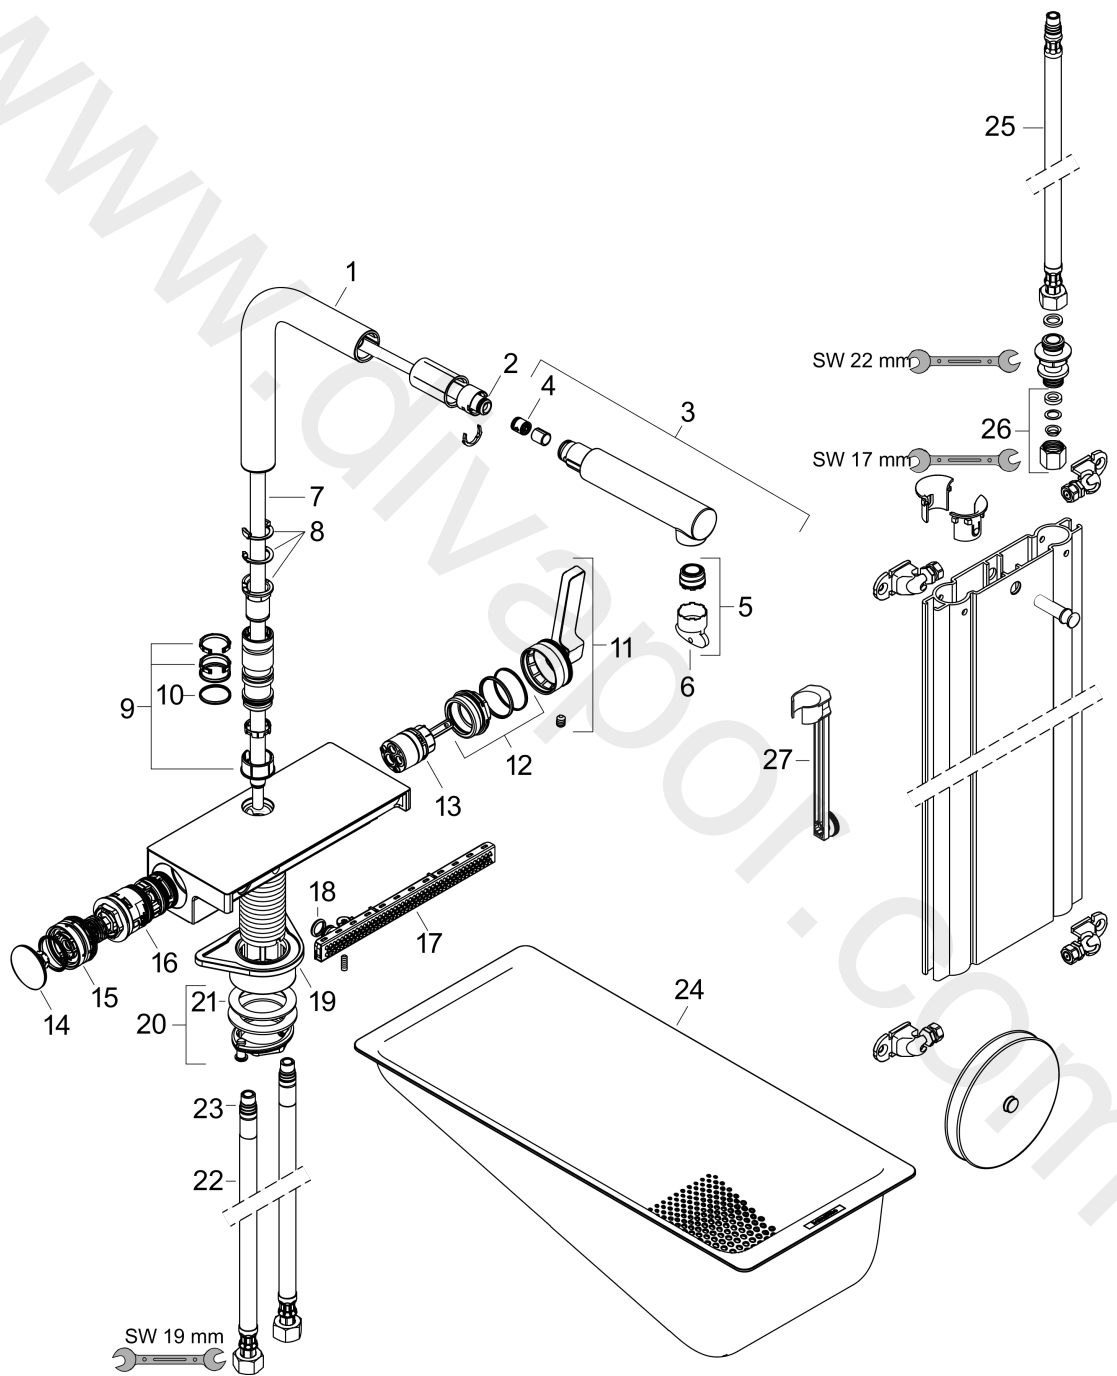

Installation examples

Aquno Select M81
Single lever kitchen mixer 250, pull-out spout, 2jet, sBox
 Finish: **Stainless Steel Finish** Article Number: **73830800**

Exploded Drawing

Year of production: >12/19

Aquno Select M81**Single lever kitchen mixer 250, pull-out spout, 2jet, sBox**Finish: **Stainless Steel Finish** Article Number: **73830800****Spare part list**

Year of production: >12/19

Pos.	Description	Article Number	Price	PU
1	spout cpl.	93749800	£ 96,00	1
2	O-ring 8x2	98112000	£ 3,30	1
3	handspray	93751800	£ 118,00	1
4	non return valve DW 10	96456000	£ 9,00	1
5	spray former	93748000	£ 25,00	1
6	service tool	93750000	£ 9,00	1
7	hose	93815000	£ 110,00	1
8	set of locating rings (60° / 110° / 150°)	94911000	£ 16,10	1
9	set of lever collars	98365000	£ 9,00	1
10	O-ring 19x2	98426000	£ 3,30	1
11	handle	93776800	£ 163,00	1
12	nut	92926000	£ 16,10	1
13	cartridge, assy	93183000	£ 137,00	1
14	cover	93777800	£ 118,00	1
15	spring with sleeve	93782000	£ 137,00	1
16	selector assy	93558000	£ 110,00	1
17	spray head cpl.	93781800	£ 260,00	1
18	O-ring 10x2	98170000	£ 3,30	1
19	support	97523000	£ 6,10	1
20	fixing set (special)	93253000	£ 20,50	1
21	lever collar	97548000	£ 3,30	1
22	connection hose 900 mm M10x1 G3/8	93780000	£ 51,00	1
23	O-ring 8x1,75	97827000	£ 3,30	1
24	-	40963000	£ 29,00	1
25	connection hose 450 mm M10x1 G3/8	96507000	£ 43,00	1
26	squeezing connection	96099000	£ 9,00	1
27	extension set	43333000	£ 30,00	1