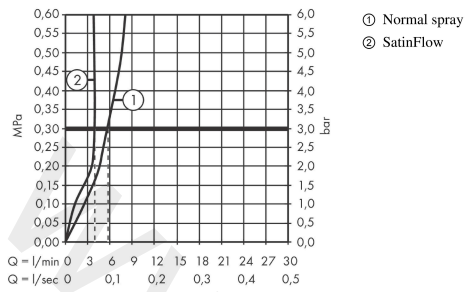

Aquno Select M81
Single lever kitchen mixer 250, pull-out spout, 2jet, sBox
Finish: **Matt Black** Article Number: **73830670**

Flowchart