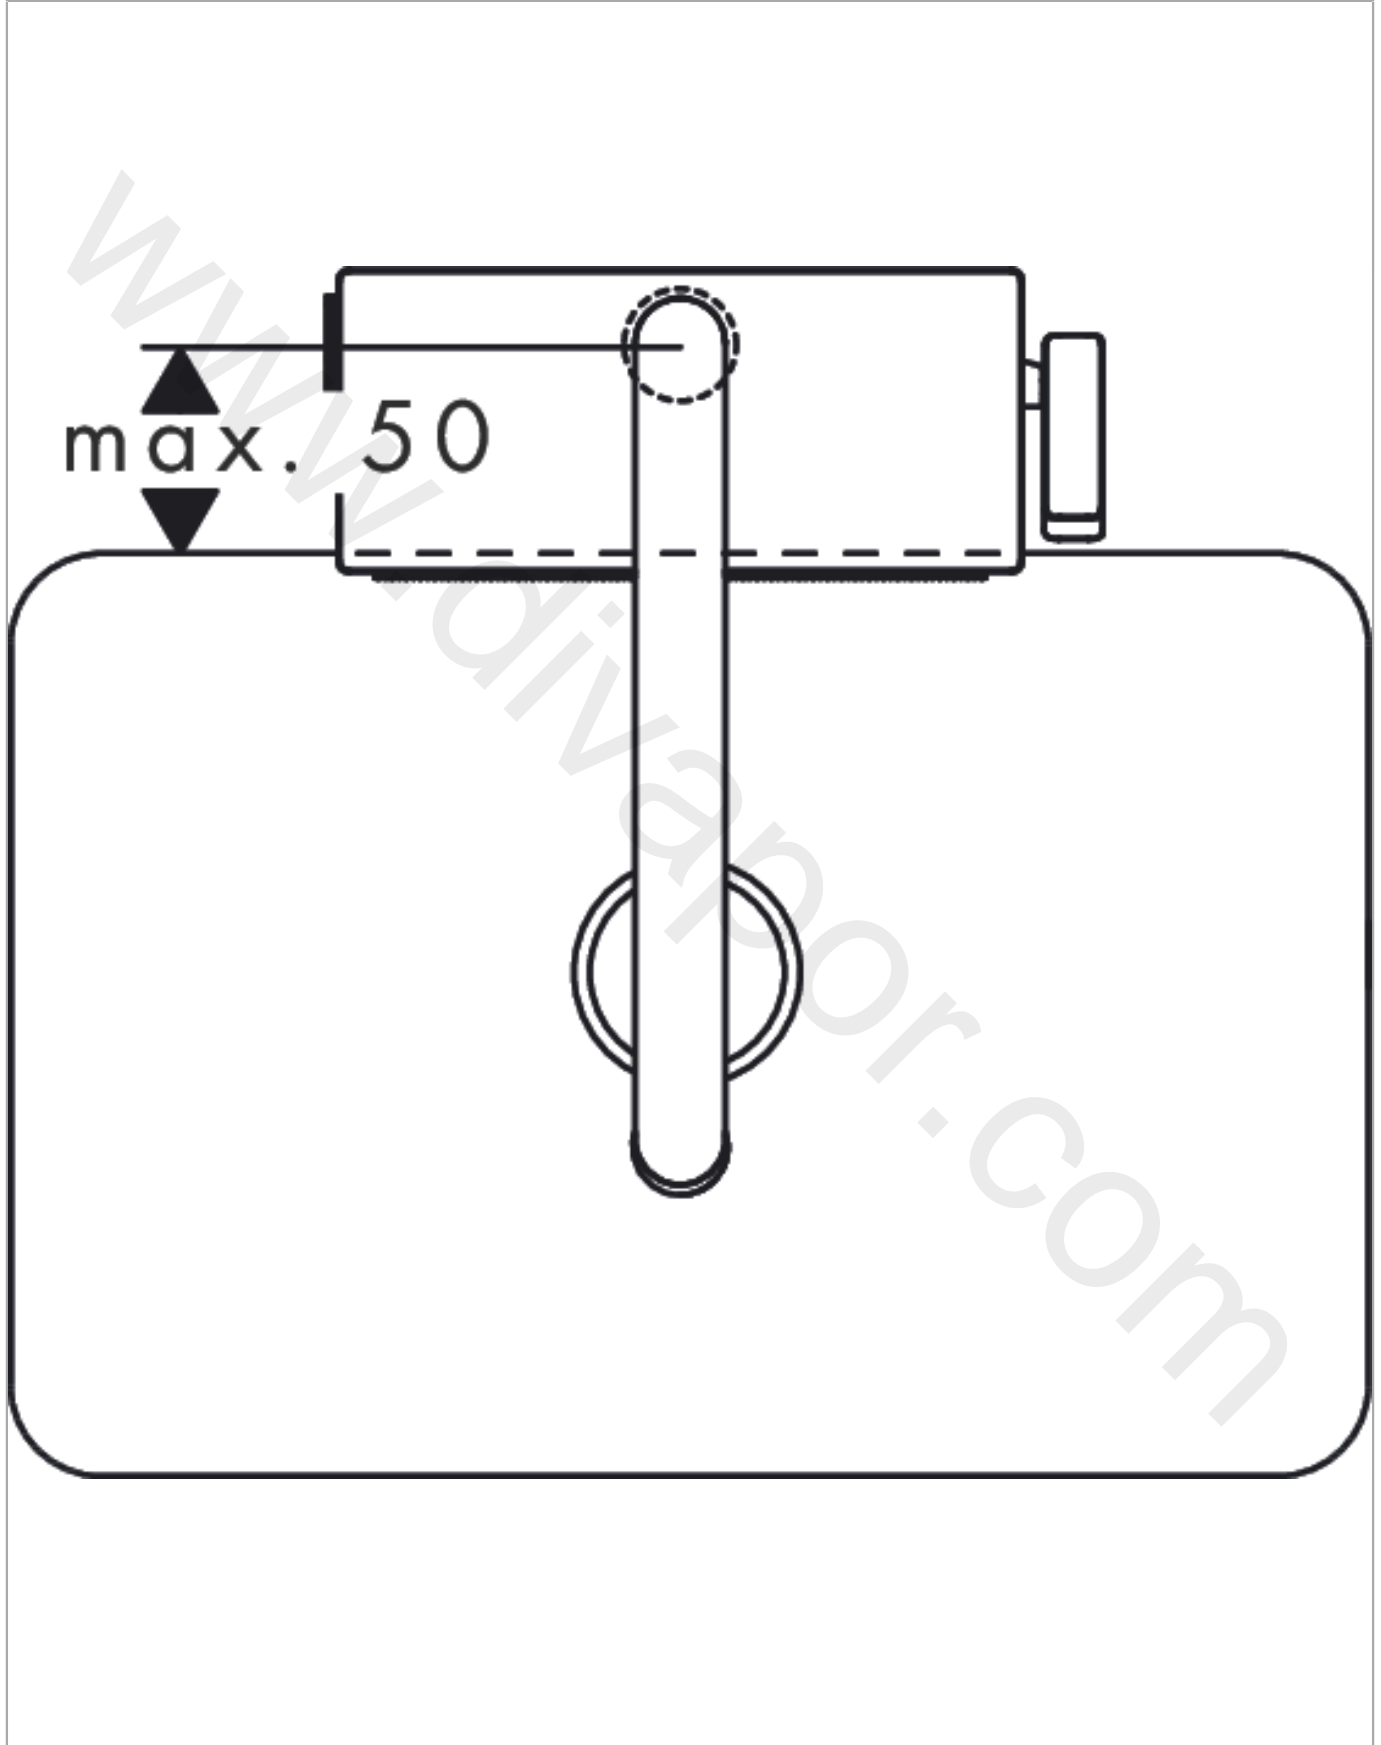

Aquno Select M81
Single lever kitchen mixer 250, pull-out spout, 2jet, sBox
Finish: **Matt Black** Article Number: **73830670**

Installation examples