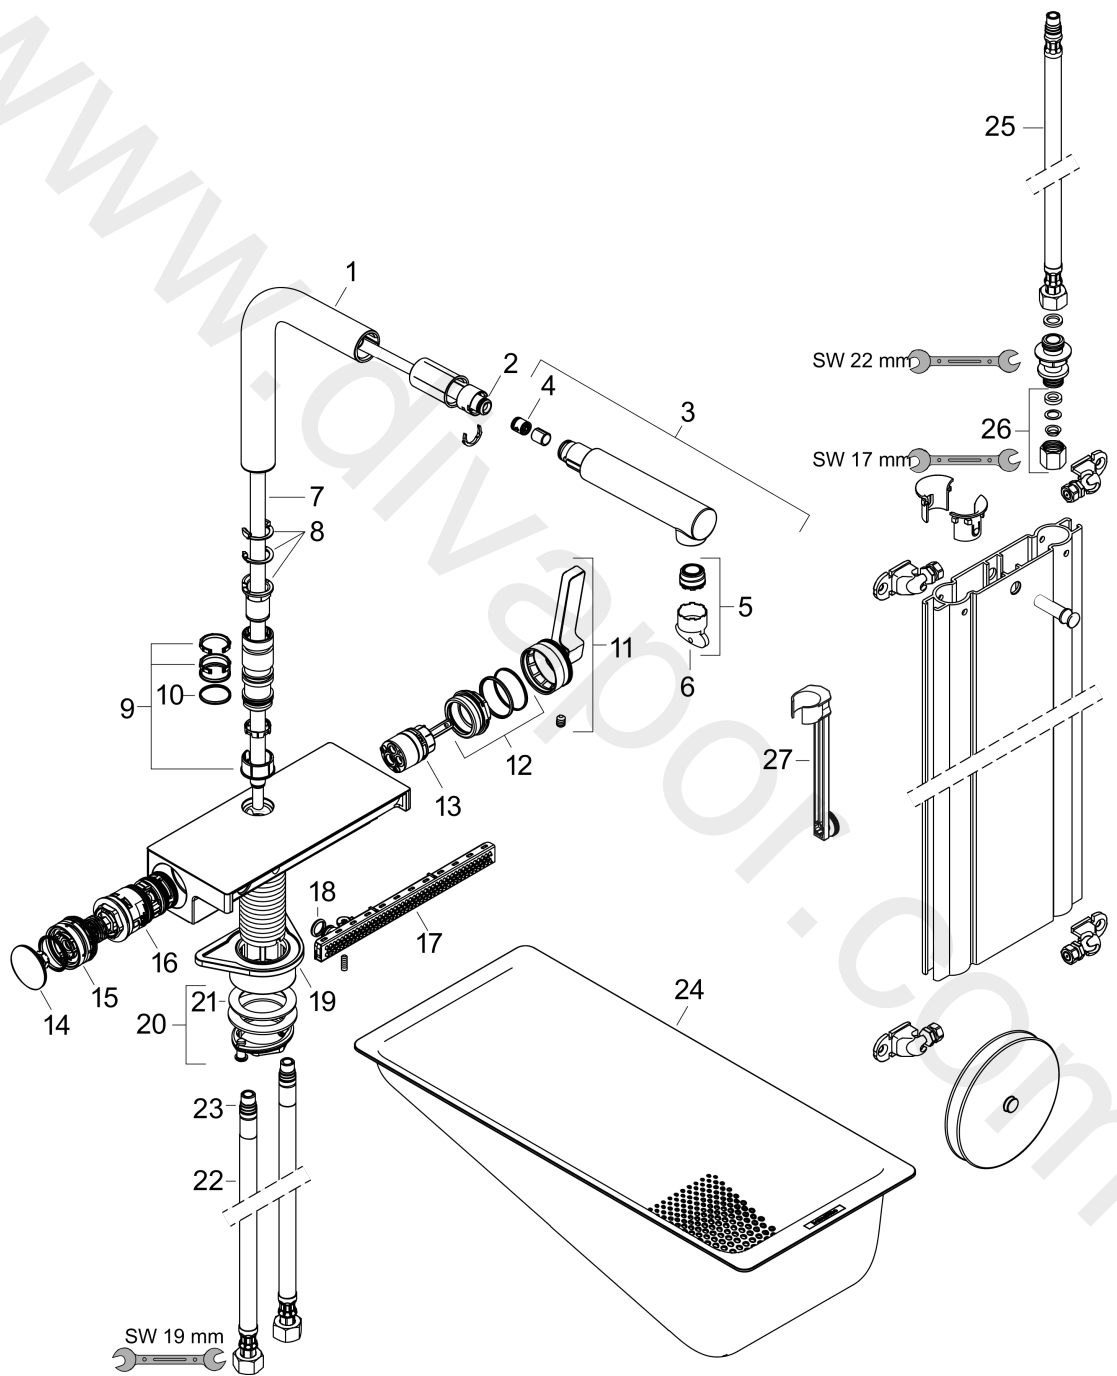

Aquno Select M81
Single lever kitchen mixer 250, pull-out spout, 2jet, sBox
Finish: **Matt Black** Article Number: **73830670**

Exploded Drawing

Year of production: >12/23

Aquno Select M81

Single lever kitchen mixer 250, pull-out spout, 2jet, sBox

Finish: **Matt Black** Article Number: **73830670**

Spare part list

Year of production: >12/23

Pos.	Description	Article Number	Price	PU
1	spout cpl.	94098670	£ 163,00	1
2	O-ring 8x2	98112000	£ 3,30	1
3	handspray	93751670	£ 118,00	1
4	non return valve DW 10	96456000	£ 9,00	1
5	spray former	93748000	£ 25,00	1
6	service tool	93750000	£ 9,00	1
7	hose	93815000	£ 110,00	1
8	set of locating rings (60° / 110° / 150°)	94911000	£ 16,10	1
9	set of lever collars	98365000	£ 9,00	1
10	O-ring 19x2	98426000	£ 3,30	1
11	handle	93776670	£ 163,00	1
12	nut	92926000	£ 16,10	1
13	cartridge, assy	93183000	£ 137,00	1
14	cover	93777670	£ 118,00	1
15	spring with sleeve	93782000	£ 137,00	1
16	selector assy	93558000	£ 110,00	1
17	spray head cpl.	93781670	£ 260,00	1
18	O-ring 10x2	98170000	£ 3,30	1
19	support	97523000	£ 6,10	1
20	fixing set (special)	93253000	£ 20,50	1
21	lever collar	97548000	£ 3,30	1
22	connection hose 900 mm M10x1 G3/8	93780000	£ 51,00	1
23	O-ring 8x1,75	97827000	£ 3,30	1
24	-	40963000	£ 29,00	1
25	connection hose 450 mm M10x1 G3/8	96507000	£ 43,00	1
26	squeezing connection	96099000	£ 9,00	1
27	extension set	43333000	£ 30,00	1