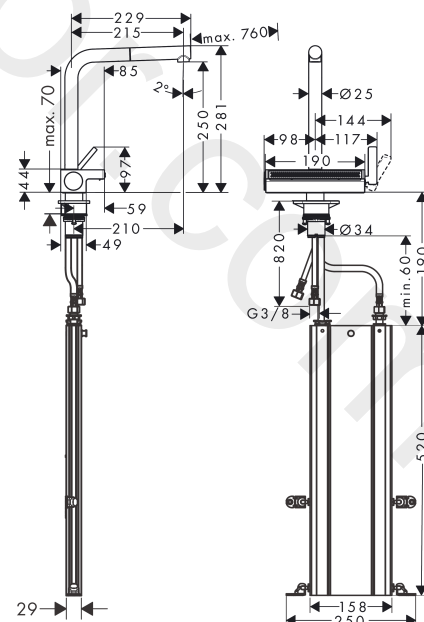

Scale drawing