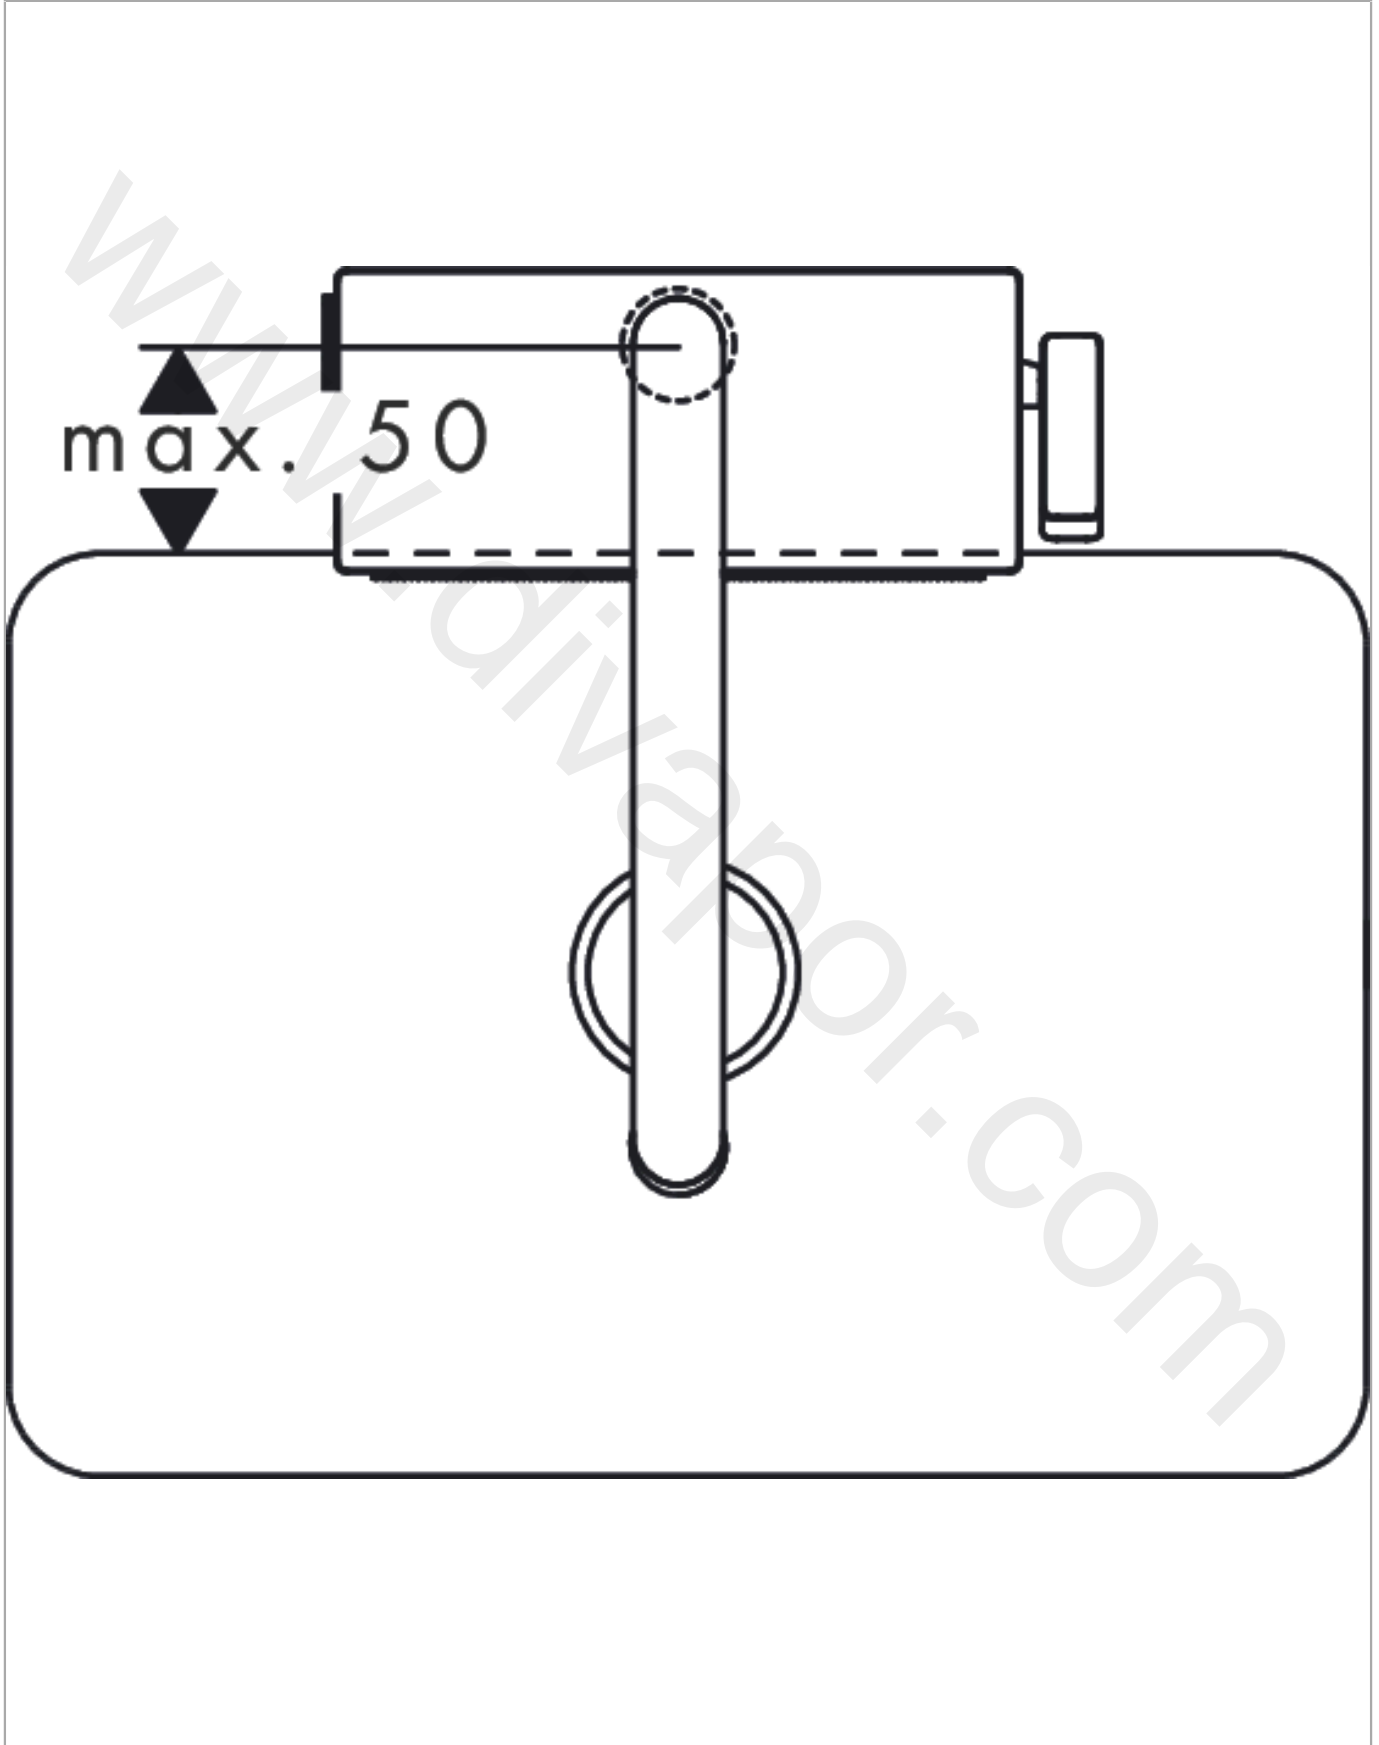

Aquno Select M81
Single lever kitchen mixer 250, pull-out spout, 2jet, sBox
Finish: **Chrome** Article Number: **73830000**

Installation examples