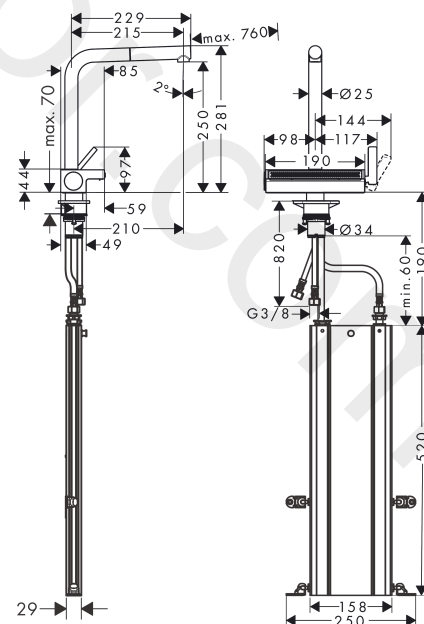

Scale drawing