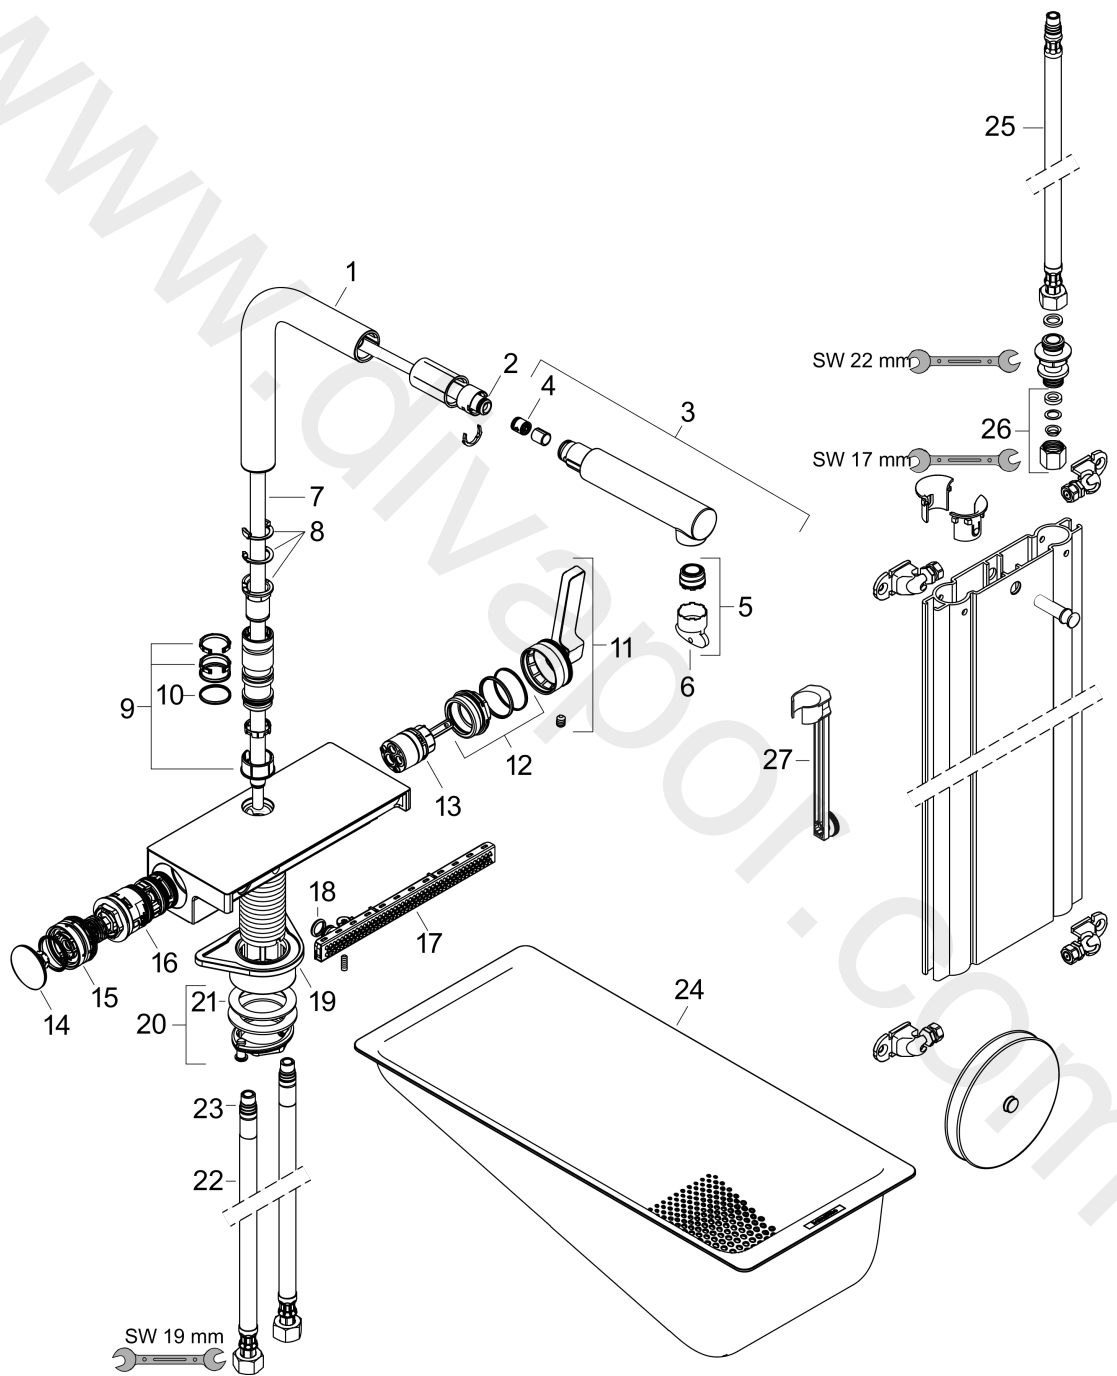

Installation examples

**Aquno Select M81**  
**Single lever kitchen mixer 250, pull-out spout, 2jet, sBox**  
 Finish: **Chrome** Article Number: **73830000**

Exploded Drawing

Year of production: >12/19

**Aquno Select M81**  
**Single lever kitchen mixer 250, pull-out spout, 2jet, sBox**  
 Finish: **Chrome** Article Number: **73830000**

### Spare part list

Year of production: >12/19

Pos.	Description	Article Number	Price	PU
1	spout cpl.	94098000	£ 110,00	1
2	O-ring 8x2	98112000	£ 3,30	1
3	handspray	93751000	£ 79,00	1
4	non return valve DW 10	96456000	£ 9,00	1
5	spray former	93748000	£ 25,00	1
6	service tool	93750000	£ 9,00	1
7	hose	93815000	£ 110,00	1
8	set of locating rings (60° / 110° / 150°)	94911000	£ 16,10	1
9	set of lever collars	98365000	£ 9,00	1
10	O-ring 19x2	98426000	£ 3,30	1
11	handle	93776000	£ 110,00	1
12	nut	92926000	£ 16,10	1
13	cartridge, assy	93183000	£ 137,00	1
14	cover	93777000	£ 79,00	1
15	spring with sleeve	93782000	£ 137,00	1
16	selector assy	93558000	£ 110,00	1
17	spray head cpl.	93781000	£ 173,00	1
18	O-ring 10x2	98170000	£ 3,30	1
19	support	97523000	£ 6,10	1
20	fixing set (special)	93253000	£ 20,50	1
21	lever collar	97548000	£ 3,30	1
22	connection hose 900 mm M10x1 G3/8	93780000	£ 51,00	1
23	O-ring 8x1,75	97827000	£ 3,30	1
24	-	40963000	£ 29,00	1
25	connection hose 450 mm M10x1 G3/8	96507000	£ 43,00	1
26	squeezing connection	96099000	£ 9,00	1
27	extension set	43333000	£ 30,00	1
28	spout cpl.	93749000	£ 64,00	1