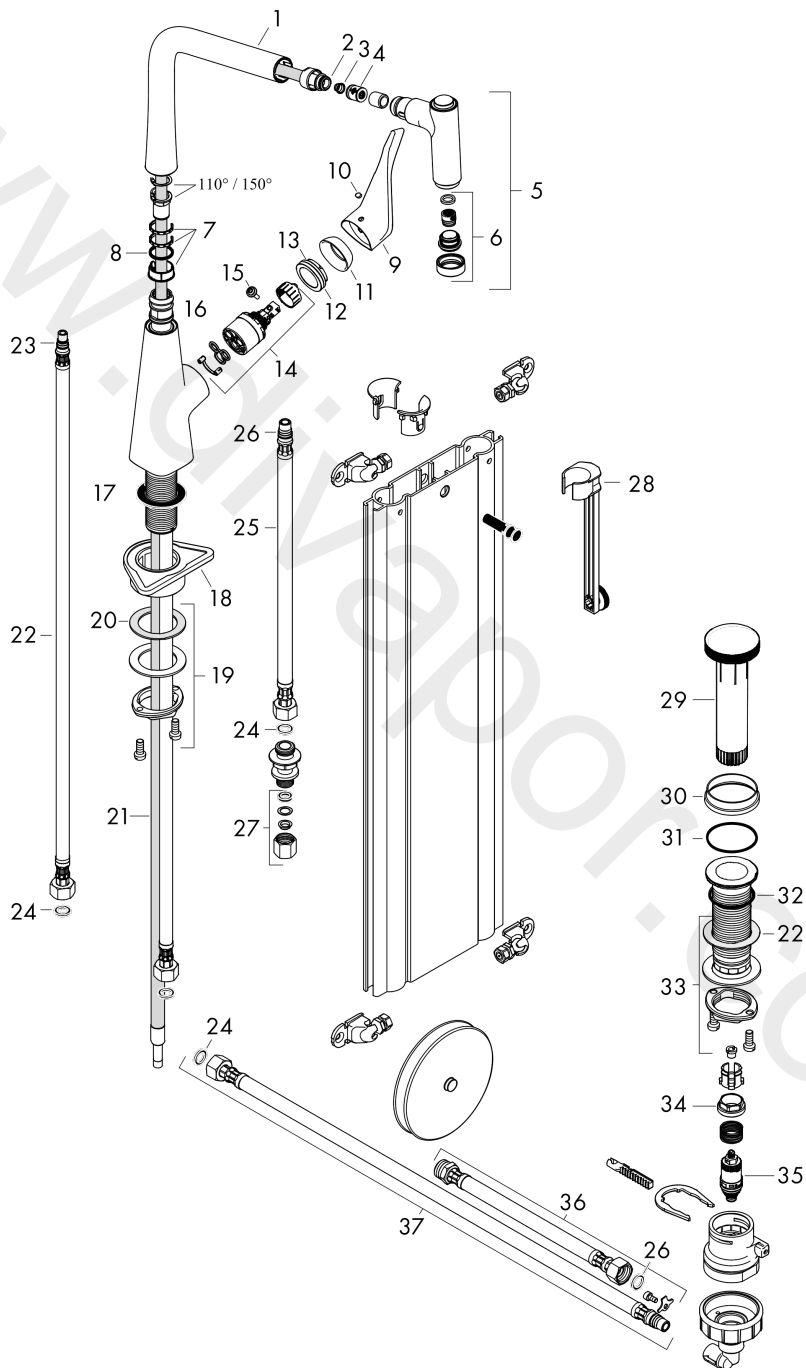

Metris Select M71

2-hole single lever kitchen mixer 320, Eco, pull-out spray, 2jet, sBox

Surfaces: Article Number: **73827000**

Exploded Drawing

Year of production: **10/19 - 06/22**

Metris Select M71

2-hole single lever kitchen mixer 320, Eco, pull-out spray, 2jet, sBox

Surfaces: Article Number: 73827000

Spare part list

Year of production: 10/19 - 06/22

Pos.	Description	Article Number	Price	PU
1	spout cpl.	98491000	£ 137,00	1
2	O-ring 11x2	98127000	£ 3,30	1
3	filter	97735000	£ 3,30	1
4	flow limiter / non return valve	95376000	£ 25,00	1
5	handspray	98492019	-	1
6	spray former	92183000	£ 43,00	1
7	set of lever collars	98365000	£ 9,00	1
8	O-ring 21x2,5	98211000	£ 3,30	1
9	handle	98455000	£ 64,00	1
10	screw cover	96338000	£ 3,30	1
11	flange	95498000	£ 9,00	1
12	nut	97209000	£ 16,10	1
13	O-Ring 32x2	98193000	£ 3,30	1
14	cartridge, assy	95646001	£ 96,00	1
15	locking screw for handle	95140000	£ 6,10	1
16	seal	95008000	£ 9,00	1
17	seal	92582000	£ 3,30	1
18	support	97523000	£ 6,10	1
19	fixing set (Ø 34)	95049000	£ 16,10	1
20	lever collar	97548000	£ 3,30	1
21	hose	93191000	£ 96,00	1
22	connection hose 900 mm M8x0,75 G3/8	95372000	£ 35,00	1
23	O-ring 7x1,5	98422000	£ 3,30	1
24	sealing set	95581000	£ 6,10	1
25	connection hose 450 mm M10x1 G3/8	96507000	£ 43,00	1
26	O-ring 8x1,75	97827000	£ 3,30	1
27	squeezing connection	96099000	£ 9,00	1
28	extension set	43333000	-	1
29	turning handle	93200000	£ 43,00	1
30	escutcheon	93201000	-	1
31	O-ring 40x1,5	98464000	£ 3,30	1
32	O-ring 36x2	98156000	£ 3,30	1
33	fixing set (special)	93253000	£ 20,50	1
34	nut	92567000	£ 20,50	1
35	shut off unit	98463000	£ 51,00	1
36	connection hose 700 mm G3/8 x G3/8	95896000	£ 64,00	1
37	connection hose 900 mm M10x1 G3/8	98785000	£ 35,00	1