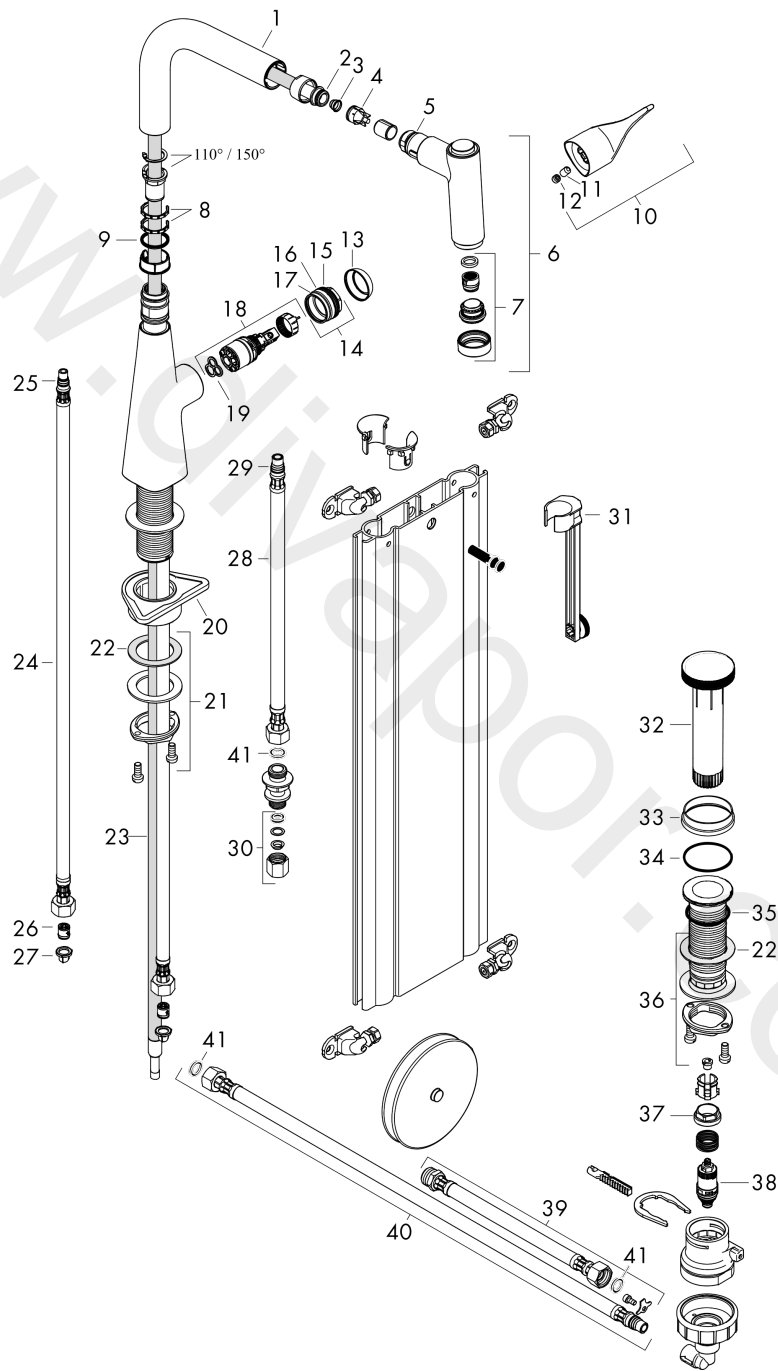

Metris Select M71

2-hole single lever kitchen mixer 220, Eco, pull-out spray, 2jet, sBox

Surfaces: Article Number: **73826000**

Exploded Drawing

Year of production: **10/19 - 06/22**

Metris Select M71**2-hole single lever kitchen mixer 220, Eco, pull-out spray, 2jet, sBox**Surfaces: Article Number: **73826000****Spare part list**Year of production: **10/19 - 06/22**

Pos.	Description	Article Number	Price	PU
1	spout cpl.	93173000	£ 137,00	1
2	O-ring 11x2	98127000	£ 3,30	1
3	filter	97735000	£ 3,30	1
4	flow limiter / non return valve	95376000	£ 25,00	1
5	O-ring 18x1,5	98231000	£ 3,30	1
6	handspray	93473000	£ 137,00	1
7	spray former	92183000	£ 43,00	1
8	set of lever collars	98365000	£ 9,00	1
9	O-ring 21x2,5	98211000	£ 3,30	1
10	handle	93170000	£ 64,00	1
11	screw cover	95704000	£ 3,30	1
12	hollow set screw M6x10 DIN 916	96029000	£ 3,30	1
13	flange	98863000	£ 51,00	1
14	nut	98864000	£ 43,00	1
15	O-ring 23x2	98398000	£ 3,30	1
16	O-ring 27x1,5	92527000	£ 13,30	1
17	O-ring 25x1,5	98146000	£ 3,30	1
18	cartridge, assy	95973001	£ 79,00	1
19	seal	98865000	£ 35,00	1
20	support	97523000	£ 6,10	1
21	fixing set (Ø 34)	95049000	£ 16,10	1
22	lever collar	97548000	£ 3,30	1
23	hose	93191000	£ 96,00	1
24	connection hose 900 mm M8x0,75 G3/8	95372000	£ 35,00	1
25	O-ring 7x1,5	98422000	£ 3,30	1
26	non return valve DW 10	96456000	£ 9,00	1
27	filter packing	95291000	£ 13,30	1
28	connection hose 450 mm M10x1 G3/8	96507000	£ 43,00	1
29	O-ring 8x1,75	97827000	£ 3,30	1
30	squeezing connection	96099000	£ 9,00	1
31	extension set	43333000	-	1
32	turning handle	93200000	£ 43,00	1
33	escutcheon	93201000	-	1
34	O-ring 40x1,5	98464000	£ 3,30	1
35	O-ring 36x2	98156000	£ 3,30	1
36	fixing set (special)	93253000	£ 20,50	1
37	nut	92567000	£ 20,50	1
38	shut off unit	98463000	£ 51,00	1
39	connection hose 700 mm G3/8 x G3/8	95896000	£ 64,00	1
40	connection hose 900 mm M10x1 G3/8	98785000	£ 35,00	1
41	sealing set	95581000	£ 6,10	1