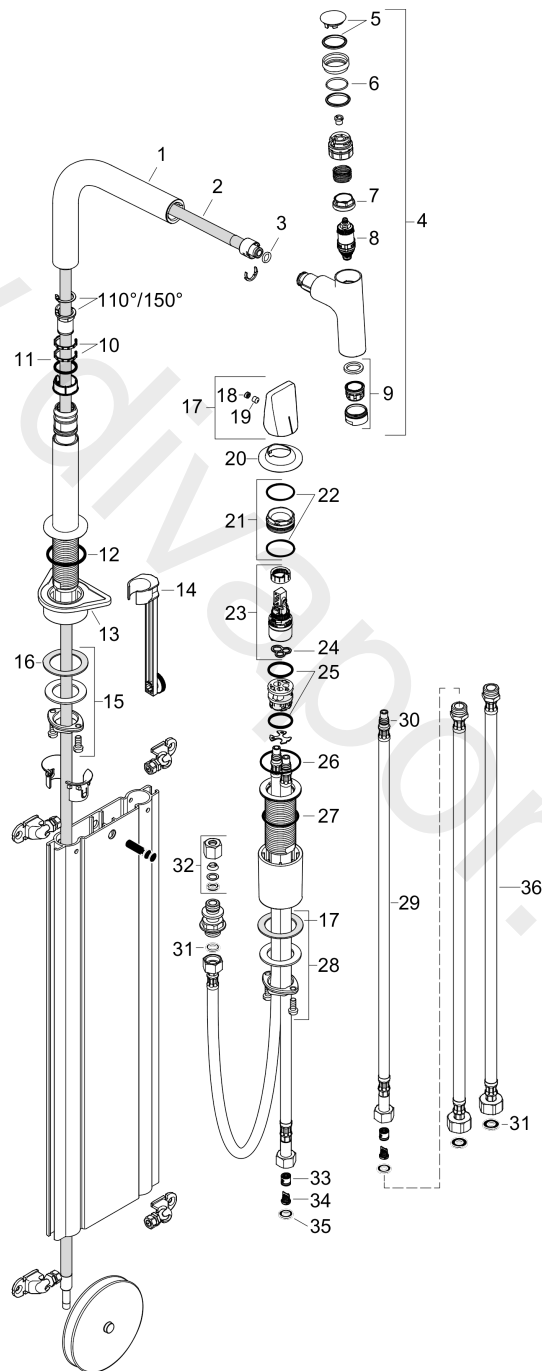

### Scale drawing

**Metris Select M71**

**2-hole single lever kitchen mixer 200, EcoSmart, pull-out spout, 1jet, sBox**

Finish: **Chrome** Article Number: **73825000**

**Flowchart**

www.divapor.com

**Metris Select M71**

**2-hole single lever kitchen mixer 200, EcoSmart, pull-out spout, 1jet, sBox**

Finish: **Chrome** Article Number: **73825000**

**Exploded Drawing**

Year of production: >10/19

### Spare part list

Year of production: >10/19

Pos.	Description	Article Number	Price	PU
1	spout cpl.	92583000	£ 79,00	1
2	hose	93188000	£ 137,00	1
3	O-ring 8x2	98112000	£ 3,30	1
4	handspray	93562000	£ 275,00	1
5	cover	92566880	£ 20,50	1
6	O-Ring 14x1,5	98201000	£ 3,30	1
7	nut	92567000	£ 20,50	1
8	shut off unit	98463000	£ 51,00	1
9	aerator M24x1 (5 l/min)	13185000	£ 22,30	1
10	set of lever collars	98365000	£ 9,00	1
11	O-ring 21x2,5	98211000	£ 3,30	1
12	O-ring 38x2,5	98198000	£ 6,10	1
13	support	97523000	£ 6,10	1
14	extension set	43333000	£ 30,00	1
15	fixing set (Ø 28)	92909000	£ 43,00	1
16	lever collar	97548000	£ 3,30	1
17	handle	93090000	£ 64,00	1
18	screw cover	93093000	£ 3,30	1
19	hollow set screw M6x6	98445000	£ 3,30	1
20	escutcheon	93094000	£ 110,00	1
21	nut	92627000	£ 20,50	1
22	O-ring 27x1,5	92527000	£ 13,30	1
23	cartridge, assy	95973001	£ 79,00	1
24	seal	98865000	£ 35,00	1
25	O-ring 23x2	98398000	£ 3,30	1
26	O-ring 40x1,5	98464000	£ 3,30	1
27	O-ring 36x2	98156000	£ 3,30	1
28	fixing set (special)	93253000	£ 20,50	1
29	connection hose 900 mm M8x0,75 G3/8	98758000	£ 35,00	1
30	O-ring 7x1,5	98422000	£ 3,30	1
31	sealing set	95581000	£ 6,10	1
32	squeezing connection	96099000	£ 9,00	1
33	non return valve DW 10	96456000	£ 9,00	1
34	filter	92532000	£ 9,00	1
35	sealing set	92533000	£ 3,30	1
36	connection hose 600 mm M8x0,75 G3/8	95664000	£ 35,00	1
a	service tool	95910000	£ 9,00	1
b	Grease	90920000	£ 16,10	1