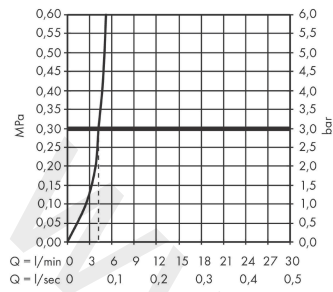

### Scale drawing

**Metris Select M71**

**2-hole single lever kitchen mixer 200, EcoSmart, pull-out spout, 1jet, sBox**

Finish: **Chrome** Article Number: **73825000**

**Flowchart**

www.divapor.com

**Metris Select M71**