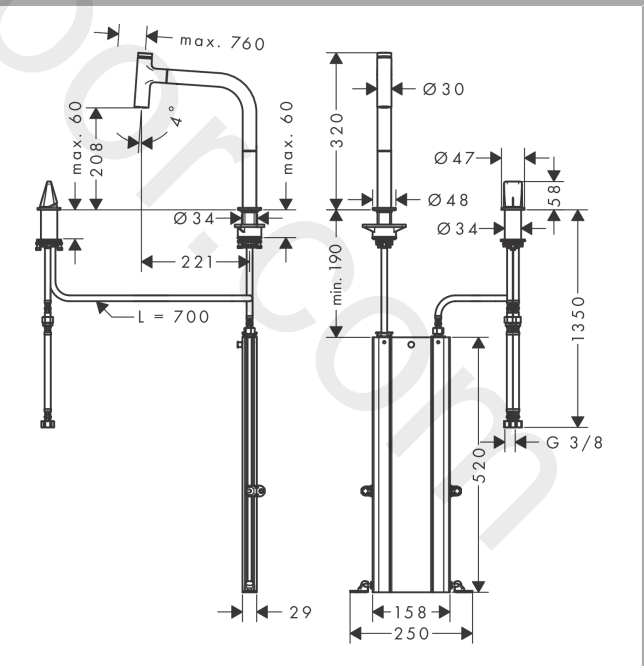

Scale drawing