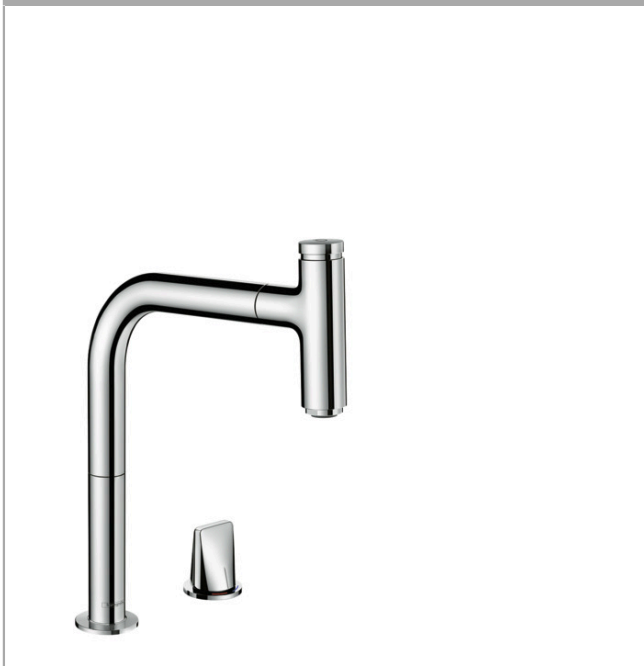

Product image