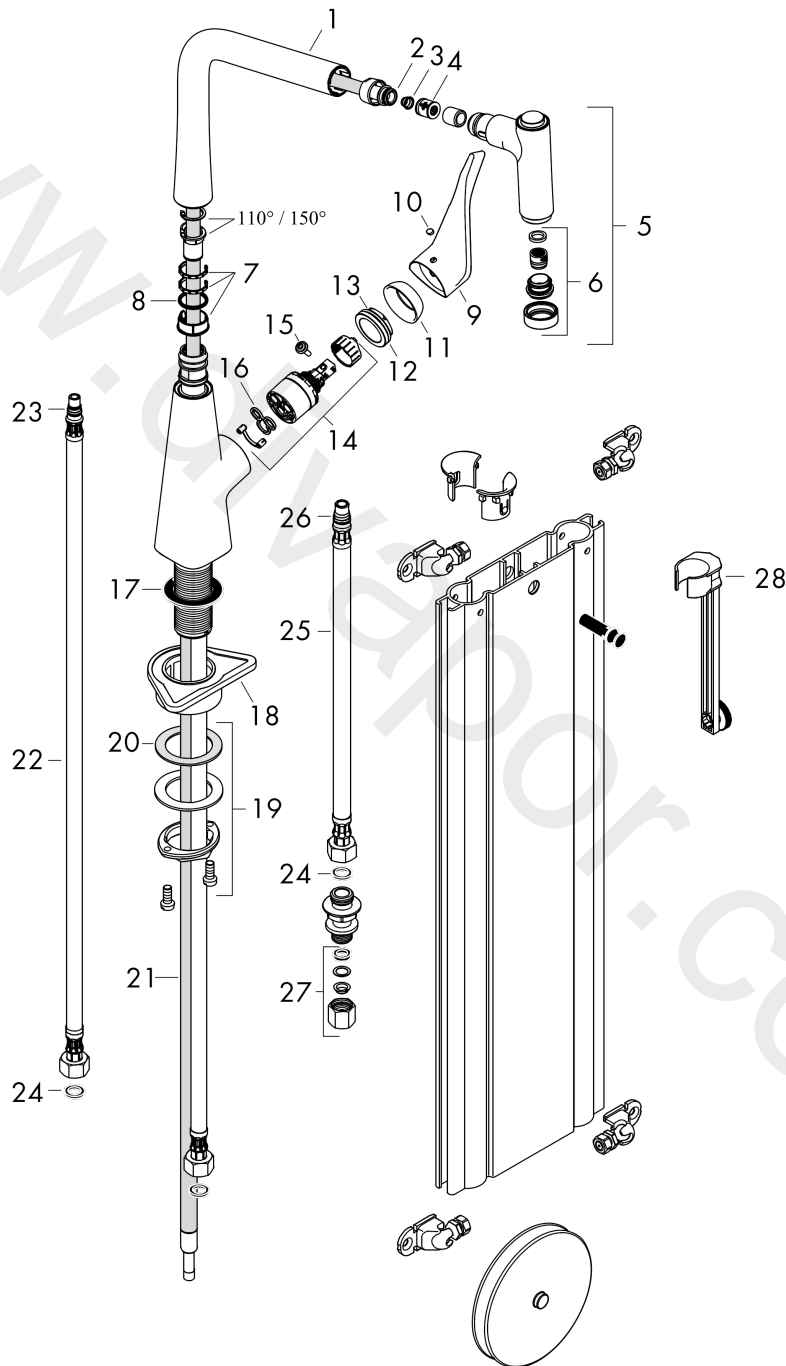

Metris M71

Single lever kitchen mixer 320, EcoSmart, pull-out spray, 2jet, sBox

Finish: **Chrome** Article Number: **73824000**

Exploded Drawing

Year of production: >10/19

Metris M71

Single lever kitchen mixer 320, EcoSmart, pull-out spray, 2jet, sBox

Finish: **Chrome** Article Number: **73824000**

Spare part list

Year of production: >10/19

Pos.	Description	Article Number	Price	PU
1	spout cpl.	98491000	£ 137,00	1
2	O-ring 11x2	98127000	£ 3,30	1
3	filter	97735000	£ 3,30	1
4	flow limiter / non return valve	95376000	£ 25,00	1
5	handspray	98492019	-	1
6	spray former	92183000	£ 43,00	1
7	set of lever collars	98365000	£ 9,00	1
8	O-ring 21x2,5	98211000	£ 3,30	1
9	handle	98455000	£ 64,00	1
10	screw cover	96338000	£ 3,30	1
11	flange	95498000	£ 9,00	1
12	nut	97209000	£ 16,10	1
13	O-Ring 32x2	98193000	£ 3,30	1
14	cartridge, assy	95646001	£ 96,00	1
15	locking screw for handle	95140000	£ 6,10	1
16	seal	95008000	£ 9,00	1
17	seal	92582000	£ 3,30	1
18	support	97523000	£ 6,10	1
19	fixing set (Ø 34)	95049000	£ 16,10	1
20	lever collar	97548000	£ 3,30	1
21	hose	93191000	£ 96,00	1
22	connection hose 900 mm M8x0,75 G3/8	96316000	£ 43,00	1
23	O-ring 7x1,5	98422000	£ 3,30	1
24	sealing set	95581000	£ 6,10	1
25	connection hose 450 mm M10x1 G3/8	96507000	£ 43,00	1
26	O-ring 8x1,75	97827000	£ 3,30	1
27	squeezing connection	96099000	£ 9,00	1
28	extension set	43333000	-	1