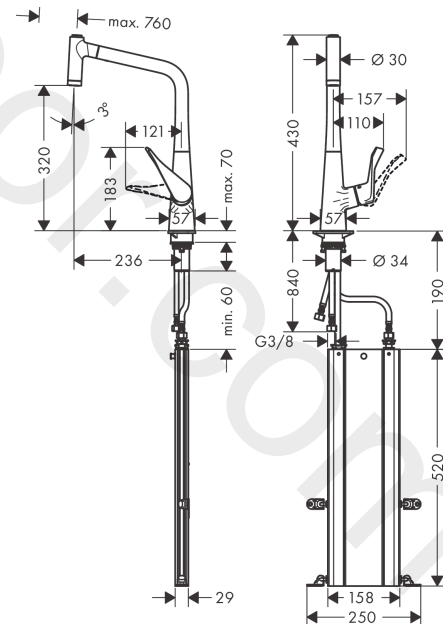

Scale drawing