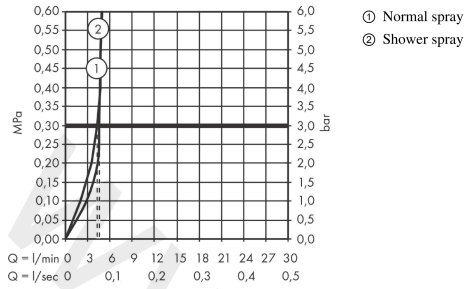

Metris M71

Single lever kitchen mixer 220, EcoSmart, pull-out spray, 2jet, sBox

Finish: **Chrome** Article Number: **73823000**

Flowchart