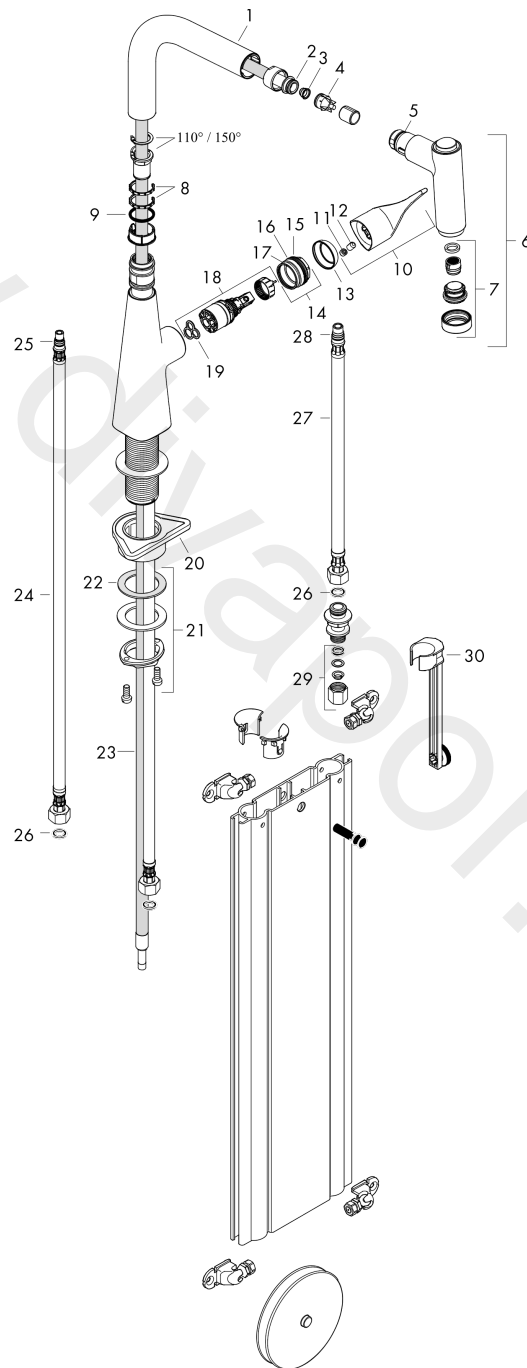

Metris M71

Single lever kitchen mixer 220, EcoSmart, pull-out spray, 2jet, sBox

Finish: **Chrome** Article Number: **73823000**

Exploded Drawing

Year of production: >10/19

Metris M71

Single lever kitchen mixer 220, EcoSmart, pull-out spray, 2jet, sBox

Finish: **Chrome** Article Number: **73823000**

Spare part list

Year of production: >10/19

Pos.	Description	Article Number	Price	PU
1	spout cpl.	93173000	£ 137,00	1
2	O-ring 11x2	98127000	£ 3,30	1
3	filter	97735000	£ 3,30	1
4	non return valve	96737000	£ 35,00	1
5	O-ring 18x1,5	98231000	£ 3,30	1
6	handspray	93473000	£ 137,00	1
7	spray former	92183000	£ 43,00	1
8	set of lever collars	98365000	£ 9,00	1
9	O-ring 21x2,5	98211000	£ 3,30	1
10	handle	93170000	£ 64,00	1
11	screw cover	95704000	£ 3,30	1
12	hollow set screw M6x10 DIN 916	96029000	£ 3,30	1
13	flange	98863000	£ 51,00	1
14	nut	98864000	£ 43,00	1
15	O-ring 23x2	98398000	£ 3,30	1
16	O-ring 27x1,5	92527000	£ 13,30	1
17	O-ring 25x1,5	98146000	£ 3,30	1
18	cartridge, assy	95973001	£ 79,00	1
19	seal	98865000	£ 35,00	1
20	support	97523000	£ 6,10	1
21	fixing set (Ø 34)	95049000	£ 16,10	1
22	lever collar	97548000	£ 3,30	1
23	hose	93191000	£ 96,00	1
24	connection hose 900 mm M8x0,75 G3/8	96316000	£ 43,00	1
25	O-ring 7x1,5	98422000	£ 3,30	1
26	sealing set	95581000	£ 6,10	1
27	connection hose 450 mm M10x1 G3/8	96507000	£ 43,00	1
28	O-ring 8x1,75	97827000	£ 3,30	1
29	squeezing connection	96099000	£ 9,00	1
30	extension set	43333000	-	1