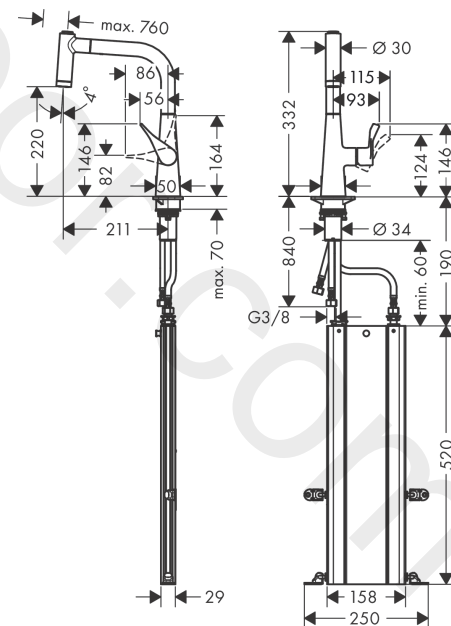

Scale drawing