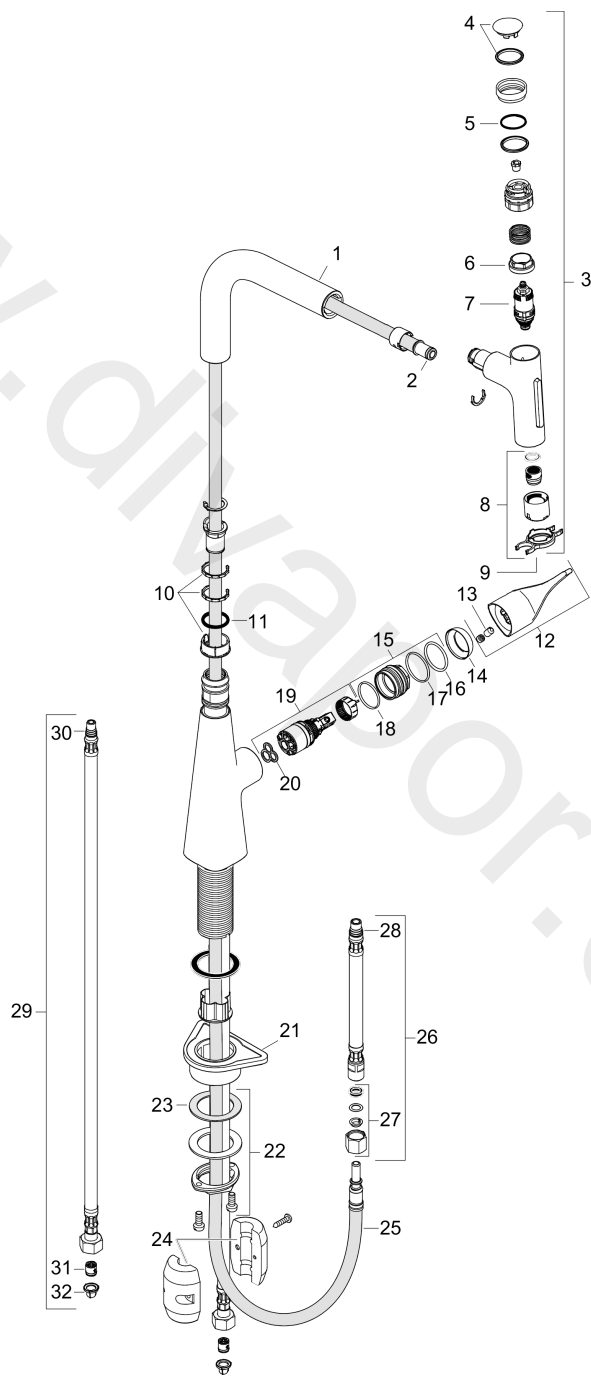

### Scale drawing

**Metris Select M71**  
**Single lever kitchen mixer 240, pull-out spray, 2jet**  
 Finish: **Stainless Steel Finish** Article Number: **73822800**

**Flowchart**

www.divapor.com

**Metris Select M71**  
**Single lever kitchen mixer 240, pull-out spray, 2jet**  
 Finish: **Stainless Steel Finish** Article Number: **73822800**

Exploded Drawing

Year of production: >10/19

### Spare part list

Year of production: >10/19

Pos.	Description	Article Number	Price	PU
1	spout cpl.	93175800	£ 224,00	1
2	O-ring 8x2	98112000	£ 3,30	1
3	handspray	93410800	£ 345,00	1
4	cover	92566880	£ 20,50	1
5	O-Ring 14x1,5	98201000	£ 3,30	1
6	nut	92567000	£ 20,50	1
7	shut off unit	98463000	£ 51,00	1
8	spray former	93342000	£ 51,00	1
9	service tool	95910000	£ 9,00	1
10	set of lever collars	98365000	£ 9,00	1
11	O-ring 21x2,5	98211000	£ 3,30	1
12	handle	93170800	£ 96,00	1
13	screw cover	95704000	£ 3,30	1
14	flange	95493800	£ 35,00	1
15	nut	98864000	£ 43,00	1
16	O-ring 23x2	98398000	£ 3,30	1
17	O-ring 27x1,5	92527000	£ 13,30	1
18	O-ring 25x1,5	98146000	£ 3,30	1
19	cartridge, assy	97685000	£ 64,00	1
20	seal	98865000	£ 35,00	1
21	support	97523000	£ 6,10	1
22	fixing set (Ø 34)	95049000	£ 16,10	1
23	lever collar	97548000	£ 3,30	1
24	weight	98551000	£ 20,50	1
25	hose 1,50 m	92569000	£ 79,00	1
26	connection hose 600 mm M10x1	92568000	£ 64,00	1
27	squeezing connection	96099000	£ 9,00	1
28	O-ring 8x1,75	97827000	£ 3,30	1
29	connection hose 900 mm M8x0,75 G3/8	95372000	£ 35,00	1
30	O-ring 7x1,5	98422000	£ 3,30	1
31	non return valve DW 10	96456000	£ 9,00	1
32	filter packing	95291000	£ 13,30	1
a	Grease	90920000	£ 16,10	1