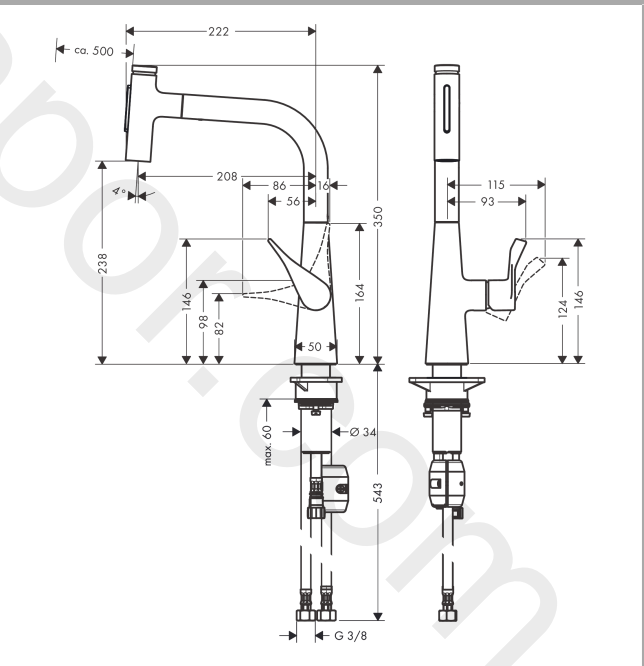

Scale drawing