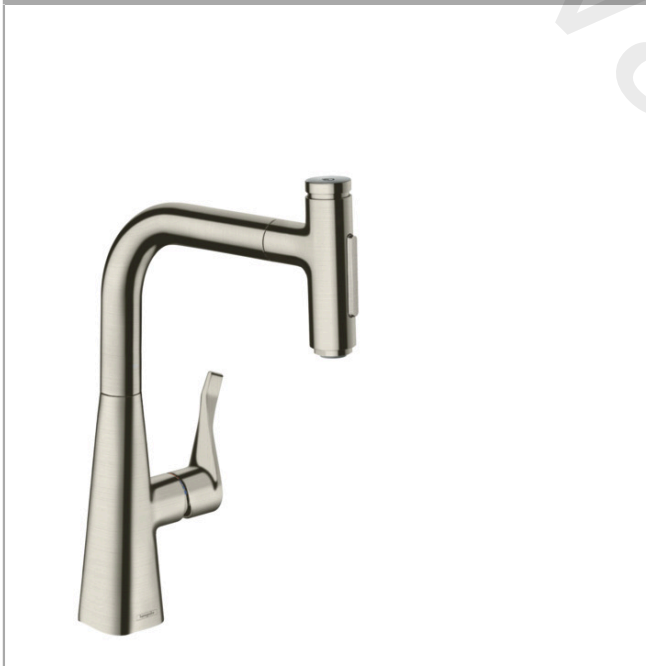

Metris Select M71

Single lever kitchen mixer 240, pull-out spray, 2jet

Finish: **Stainless Steel Finish** Article Number: **73822800**

Description

product features

- ComfortZone 240
- swivel range adjustable in 2 steps to 110° or 150°
- laminar spray, shower spray
- lockable shower spray, spray returns through pressing spray diverter and spray returns automatically through handle closing
- Select button for a comfortable start/stop of the water flow
- MagFit magnetic shower support
- connection dimension: DN15
- maximum flow rate at 3 bar: 7 l/min
- ceramic cartridge
- connection type: G 3/8 connections
- temperature limitation adjustable
- integrated non-return valve
- suitable for continuous flow water heaters
- extension length up to 50 cm

Article Details

Price excl. VAT

747,50 £

Technology

Product image