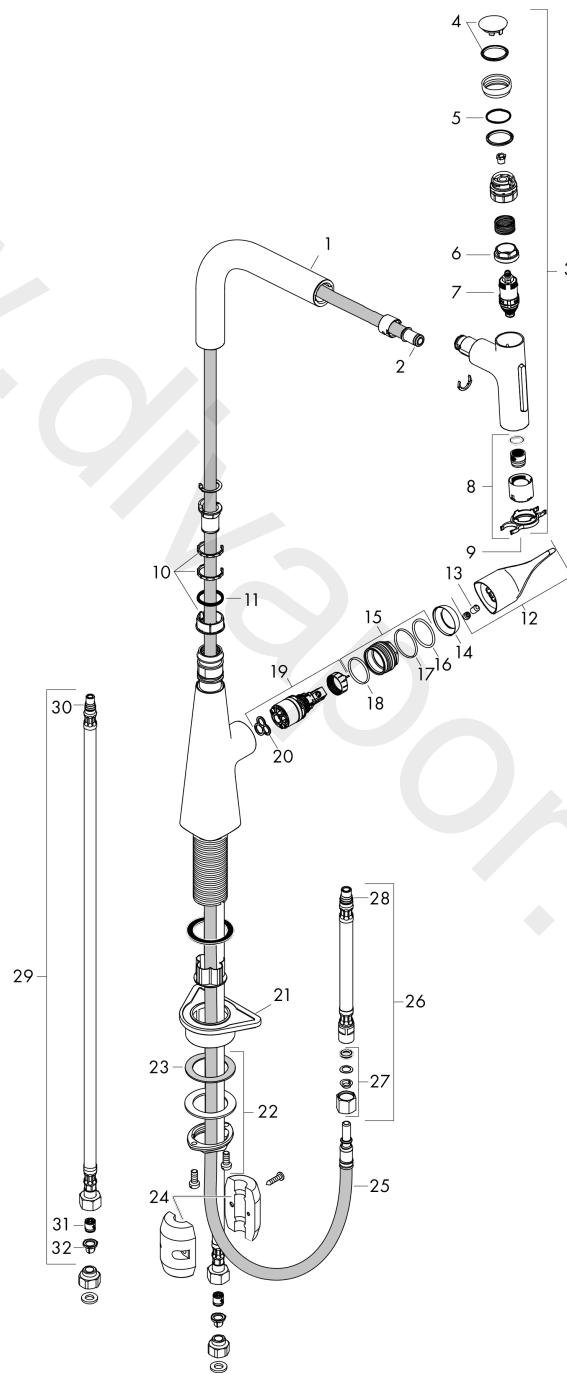

Metris Select M71
Single lever kitchen mixer 240, pull-out spray, 2jet
Finish: **Chrome** Article Number: **73822007**

Exploded Drawing

Year of production: >10/19

Metris Select M71

Single lever kitchen mixer 240, pull-out spray, 2jet

Finish: **Chrome** Article Number: **73822007**

Spare part list

Year of production: >10/19

Pos.	Description	Article Number	Price	PU
1	spout cpl.	93175000	£ 137,00	1
2	O-ring 8x2	98112000	£ 3,30	1
3	handspray	93410000	£ 275,00	1
4	cover	92566880	£ 20,50	1
5	O-Ring 14x1,5	98201000	£ 3,30	1
6	nut	92567000	£ 20,50	1
7	shut off unit	98463000	£ 51,00	1
8	spray former	93342000	£ 51,00	1
9	service tool	95910000	£ 9,00	1
10	set of lever collars	98365000	£ 9,00	1
11	O-ring 21x2,5	98211000	£ 3,30	1
12	handle	93170000	£ 64,00	1
13	screw cover	95704000	£ 3,30	1
14	flange	95493000	£ 20,50	1
15	nut	98864000	£ 43,00	1
16	O-ring 23x2	98398000	£ 3,30	1
17	O-ring 27x1,5	92527000	£ 13,30	1
18	O-ring 25x1,5	98146000	£ 3,30	1
19	cartridge, assy	97685000	£ 64,00	1
20	seal	98865000	£ 35,00	1
21	seal	92582000	£ 3,30	1
22	support	97523000	£ 6,10	1
23	fixing set (Ø 34)	95049000	£ 16,10	1
24	lever collar	97548000	£ 3,30	1
25	weight	98551000	£ 20,50	1
26	hose 1,25 m	92903000	£ 137,00	1
27	connection hose 600 mm M10x1	92568000	£ 64,00	1
28	O-ring 8x1,75	97827000	£ 3,30	1
29	squeezing connection	96099000	£ 9,00	1
30	connection hose 900 mm M8x0,75 G3/8	95372000	£ 35,00	1
31	O-ring 7x1,5	98422000	£ 3,30	1
32	non return valve DW 10	96456000	£ 9,00	1
a	Grease	90920000	£ 16,10	1