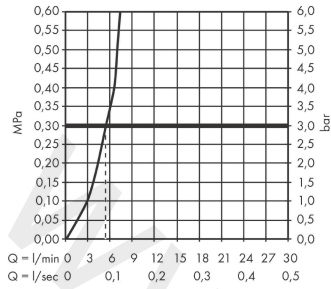

Metris Select M71
Single lever kitchen mixer 240, pull-out spray, 2jet
Finish: **Chrome** Article Number: **73822007**

Flowchart

www.divapor.com