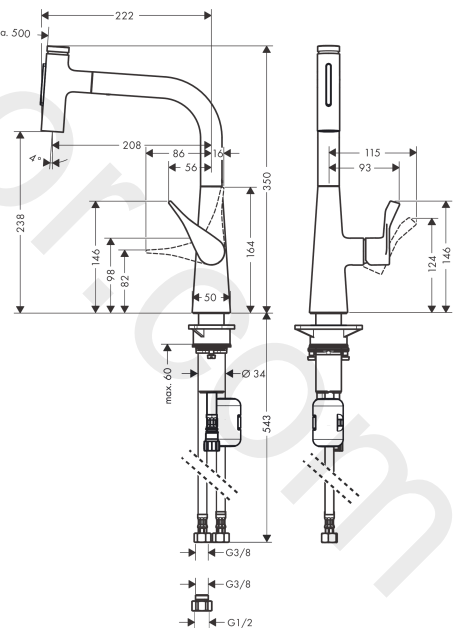

Scale drawing