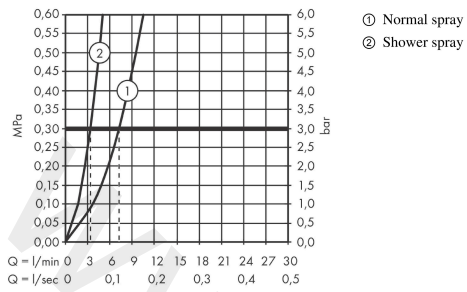

Metris Select M71

Single lever kitchen mixer 240, pull-out spray, 2jet

Finish: **Chrome** Article Number: **73822000**

Description

product features

- ComfortZone 240
- swivel range adjustable in 2 steps to 110° or 150°
- laminar spray, shower spray
- lockable shower spray, spray returns through pressing spray diverter and spray returns automatically through handle closing
- Select button for a comfortable start/stop of the water flow
- MagFit magnetic shower support
- connection dimension: DN15
- maximum flow rate at 3 bar: 7 l/min
- ceramic cartridge
- connection type: G 3/8 connections
- temperature limitation adjustable
- integrated non-return valve
- suitable for continuous flow water heaters
- extension length up to 50 cm

Article Details

Price excl. VAT

575,00 £

Technology

Product image

Scale drawing

Metris Select M71
Single lever kitchen mixer 240, pull-out spray, 2jet
 Finish: **Chrome** Article Number: **73822000**

Flowchart