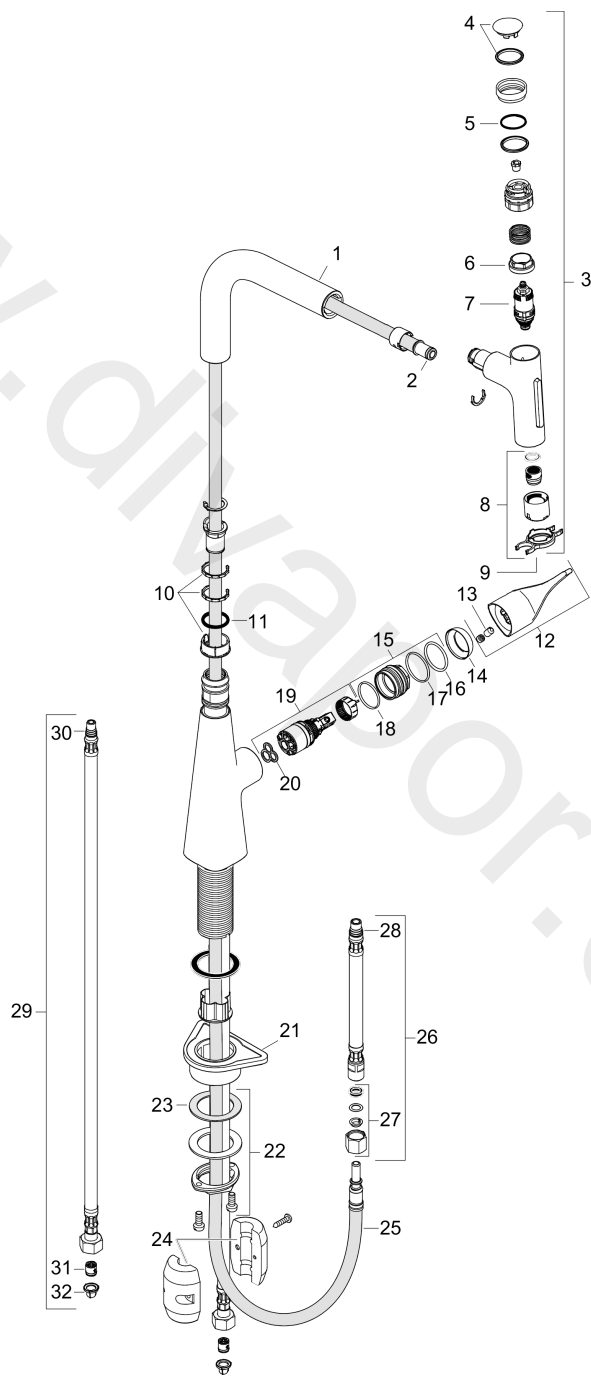

Metris Select M71
Single lever kitchen mixer 240, pull-out spray, 2jet
Finish: **Chrome** Article Number: **73822000**

Exploded Drawing

Year of production: >10/19

Metris Select M71

Single lever kitchen mixer 240, pull-out spray, 2jet

Finish: **Chrome** Article Number: **73822000**

Spare part list

Year of production: >10/19

Pos.	Description	Article Number	Price	PU
1	spout cpl.	93175000	£ 137,00	1
2	O-ring 8x2	98112000	£ 3,30	1
3	handspray	93410000	£ 224,00	1
4	cover	92566880	£ 20,50	1
5	O-Ring 14x1,5	98201000	£ 3,30	1
6	nut	92567000	£ 20,50	1
7	shut off unit	98463000	£ 51,00	1
8	spray former	93342000	£ 51,00	1
9	service tool	95910000	£ 9,00	1
10	set of lever collars	98365000	£ 9,00	1
11	O-ring 21x2,5	98211000	£ 3,30	1
12	handle	93170000	£ 64,00	1
13	screw cover	95704000	£ 3,30	1
14	flange	95493000	£ 20,50	1
15	nut	98864000	£ 43,00	1
16	O-ring 23x2	98398000	£ 3,30	1
17	O-ring 27x1,5	92527000	£ 13,30	1
18	O-ring 25x1,5	98146000	£ 3,30	1
19	cartridge, assy	97685000	£ 64,00	1
20	seal	98865000	£ 35,00	1
21	support	97523000	£ 6,10	1
22	fixing set (Ø 34)	95049000	£ 16,10	1
23	lever collar	97548000	£ 3,30	1
24	weight	98551000	£ 20,50	1
25	hose 1,50 m	92569000	£ 79,00	1
26	connection hose 600 mm M10x1	92568000	£ 64,00	1
27	squeezing connection	96099000	£ 9,00	1
28	O-ring 8x1,75	97827000	£ 3,30	1
29	connection hose 900 mm M8x0,75 G3/8	95372000	£ 35,00	1
30	O-ring 7x1,5	98422000	£ 3,30	1
31	non return valve DW 10	96456000	£ 9,00	1
32	filter packing	95291000	£ 13,30	1
a	Grease	90920000	£ 16,10	1