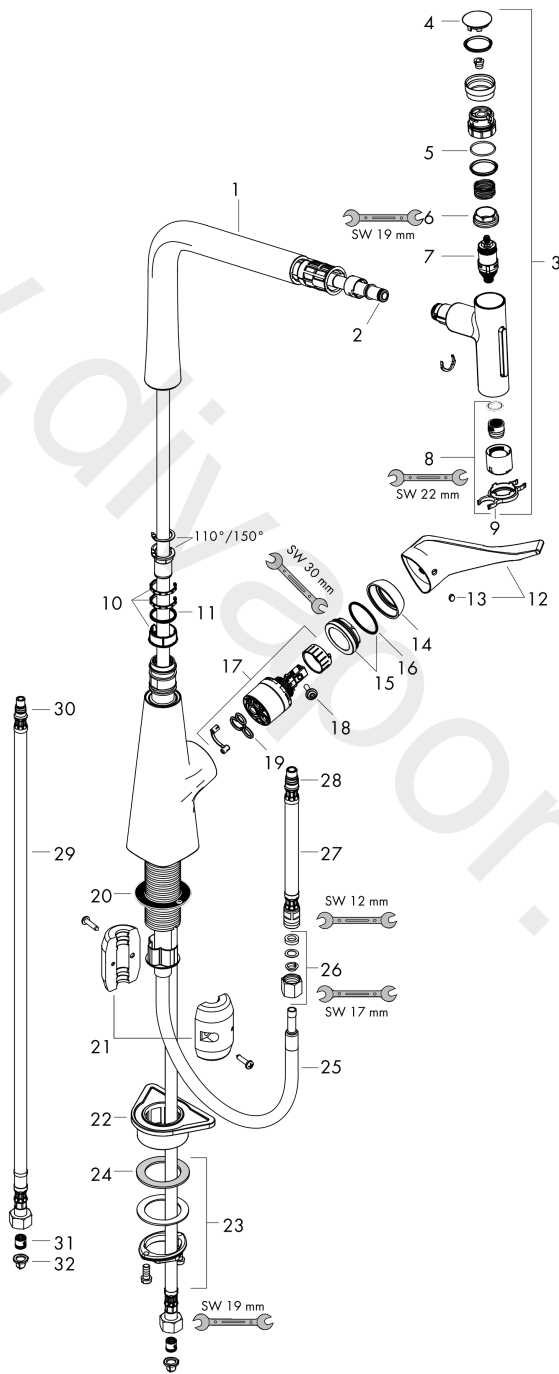

### Scale drawing

**Metris Select M71**  
**Single lever kitchen mixer 320, pull-out spray, 2jet**  
 Finish: **Stainless Steel Finish** Article Number: **73820800**

**Flowchart**

**Metris Select M71**  
**Single lever kitchen mixer 320, pull-out spray, 2jet**  
 Finish: **Stainless Steel Finish** Article Number: **73820800**

Exploded Drawing

Year of production: >10/19

### Spare part list

Year of production: >10/19

Pos.	Description	Article Number	Price	PU
1	spout cpl.	92736800	£ 224,00	1
2	O-ring 8x2	98112000	£ 3,30	1
3	handspray	93411800	£ 420,00	1
4	cover	92566880	£ 20,50	1
5	O-Ring 14x1,5	98201000	£ 3,30	1
6	nut	92567000	£ 20,50	1
7	shut off unit	98463000	£ 51,00	1
8	spray former	93342000	£ 51,00	1
9	service tool	95910000	£ 9,00	1
10	set of lever collars	98365000	£ 9,00	1
11	O-ring 21x2,5	98211000	£ 3,30	1
12	handle	98455800	£ 96,00	1
13	screw cover	96338000	£ 3,30	1
14	flange	95498800	£ 25,00	1
15	nut	97209000	£ 16,10	1
16	O-Ring 32x2	98193000	£ 3,30	1
17	cartridge, assy	92730000	£ 35,00	1
18	locking screw for handle	95140000	£ 6,10	1
19	seal	95008000	£ 9,00	1
20	seal	92582000	£ 3,30	1
21	weight	92500000	£ 43,00	1
22	support	97523000	£ 6,10	1
23	fixing set (Ø 34)	95049000	£ 16,10	1
24	lever collar	97548000	£ 3,30	1
25	hose 1,50 m	92569000	£ 79,00	1
26	squeezing connection	96099000	£ 9,00	1
27	connection hose 600 mm M10x1	92568000	£ 64,00	1
28	O-ring 8x1,75	97827000	£ 3,30	1
29	connection hose 900 mm M8x0,75 G3/8	95372000	£ 35,00	1
30	O-ring 7x1,5	98422000	£ 3,30	1
31	non return valve DW 10	96456000	£ 9,00	1
32	filter packing	95291000	£ 13,30	1