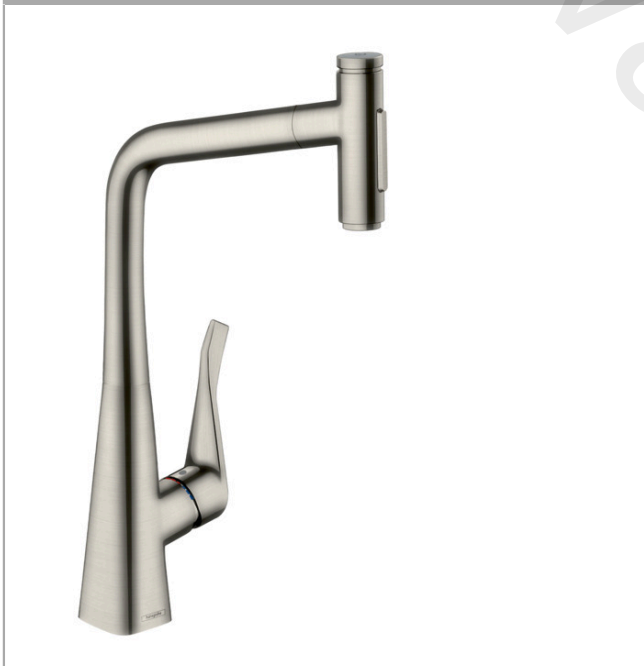

Metris Select M71

Single lever kitchen mixer 320, pull-out spray, 2jet

Finish: **Stainless Steel Finish** Article Number: **73820800**

Description

product features

- ComfortZone 320
- swivel range adjustable in 2 steps to 110° or 150°
- laminar spray, shower spray
- lockable shower spray, spray returns through pressing spray diverter and spray returns automatically through handle closing
- Select button for a comfortable start/stop of the water flow
- MagFit magnetic shower support
- connection dimension: DN15
- maximum flow rate at 3 bar: 8 l/min
- ceramic cartridge
- connection type: G 3/8 connections
- temperature limitation adjustable
- integrated non-return valve
- suitable for continuous flow water heaters
- extension length up to 50 cm

Article Details

Price excl. VAT

834,20 £

Technology

Product image