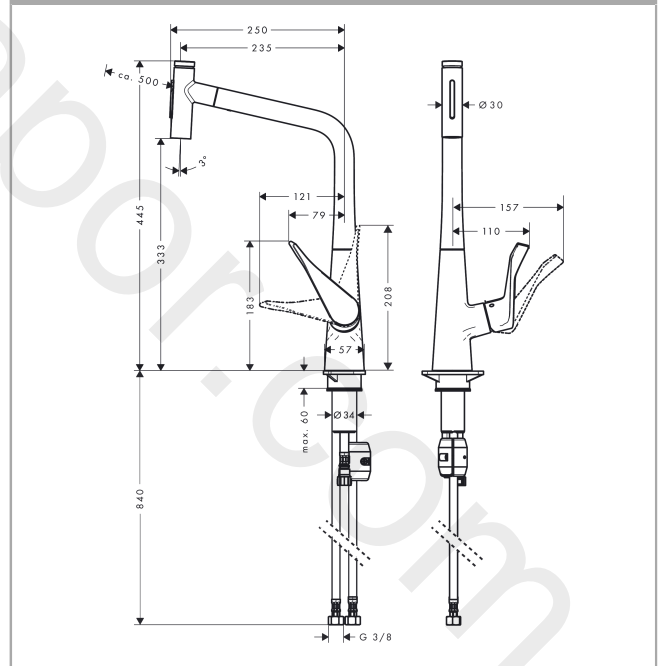

Scale drawing