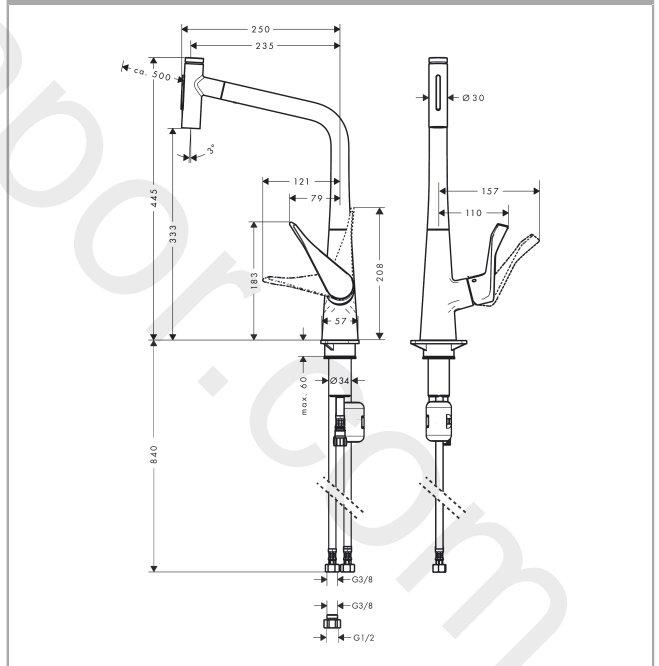

Scale drawing