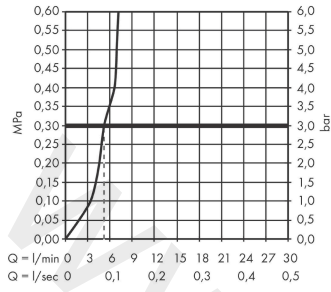

Technology

Product image

Scale drawing

Metris Select M71
Single lever kitchen mixer 320, pull-out spray, 2jet
 Finish: **Chrome** Article Number: **73820007**

Flowchart

www.divapor.com

Metris Select M71

Single lever kitchen mixer 320, pull-out spray, 2jet

Finish: **Chrome** Article Number: **73820007**

Spare part list

Year of production: >10/19

Pos.	Description	Article Number	Price	PU
1	spout cpl.	92736000	£ 137,00	1
2	O-ring 8x2	98112000	£ 3,30	1
3	handspray	93411000	£ 275,00	1
4	cover	92566880	£ 20,50	1
5	O-ring 19x1,5	95962000	£ 3,30	1
6	nut	92567000	£ 20,50	1
7	shut off unit	98463000	£ 51,00	1
8	spray former	93342000	£ 51,00	1
9	service tool	95910000	£ 9,00	1
10	set of lever collars	98365000	£ 9,00	1
11	O-ring 21x2,5	98211000	£ 3,30	1
12	handle	98455000	£ 64,00	1
13	screw cover	96338000	£ 3,30	1
14	flange	95498000	£ 9,00	1
15	nut	97209000	£ 16,10	1
16	O-Ring 32x2	98193000	£ 3,30	1
17	cartridge, assy	92730000	£ 35,00	1
18	locking screw for handle	95140000	£ 6,10	1
19	seal	95008000	£ 9,00	1
20	seal	92582000	£ 3,30	1
21	weight	92500000	£ 43,00	1
22	support	97523000	£ 6,10	1
23	fixing set (Ø 34)	95049000	£ 16,10	1
24	lever collar	97548000	£ 3,30	1
25	hose 1,50 m	92569000	£ 79,00	1
26	squeezing connection	96099000	£ 9,00	1
27	connection hose 600 mm M10x1	92568000	£ 64,00	1
28	O-ring 8x1,75	97827000	£ 3,30	1
29	connection hose 900 mm M8x0,75 G3/8	95372000	£ 35,00	1
30	O-ring 7x1,5	98422000	£ 3,30	1
31	non return valve DW 10	96456000	£ 9,00	1
32	filter packing	95291000	£ 13,30	1