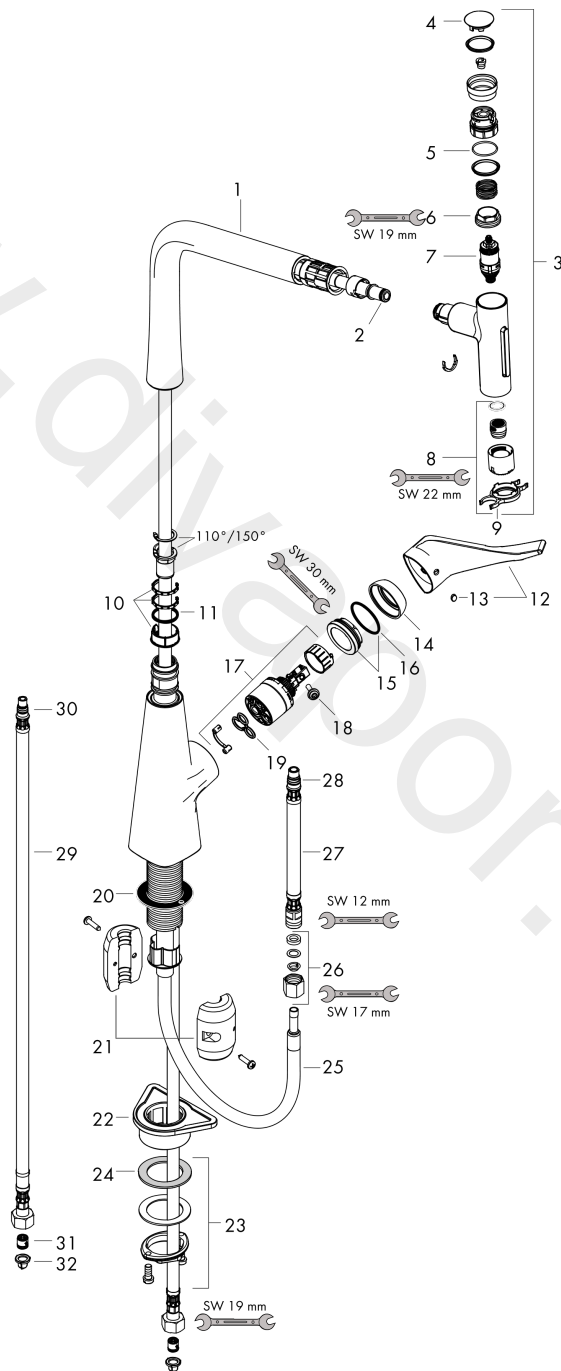

### Scale drawing

**Metris Select M71**  
**Single lever kitchen mixer 320, pull-out spray, 2jet**  
 Finish: **Chrome** Article Number: **73820000**

**Flowchart**

**Metris Select M71**  
**Single lever kitchen mixer 320, pull-out spray, 2jet**  
 Finish: **Chrome** Article Number: **73820000**

**Exploded Drawing**

Year of production: >10/19

**Metris Select M71****Single lever kitchen mixer 320, pull-out spray, 2jet**Finish: **Chrome** Article Number: **73820000****Spare part list**

Year of production: &gt;10/19

Pos.	Description	Article Number	Price	PU
1	spout cpl.	92736000	£ 137,00	1
2	O-ring 8x2	98112000	£ 3,30	1
3	handspray	93411000	£ 275,00	1
4	cover	92566880	£ 20,50	1
5	O-Ring 14x1,5	98201000	£ 3,30	1
6	nut	92567000	£ 20,50	1
7	shut off unit	98463000	£ 51,00	1
8	spray former	93342000	£ 51,00	1
9	service tool	95910000	£ 9,00	1
10	set of lever collars	98365000	£ 9,00	1
11	O-ring 21x2,5	98211000	£ 3,30	1
12	handle	98455000	£ 64,00	1
13	screw cover	96338000	£ 3,30	1
14	flange	95498000	£ 9,00	1
15	nut	97209000	£ 16,10	1
16	O-Ring 32x2	98193000	£ 3,30	1
17	cartridge, assy	92730000	£ 35,00	1
18	locking screw for handle	95140000	£ 6,10	1
19	seal	95008000	£ 9,00	1
20	seal	92582000	£ 3,30	1
21	weight	92500000	£ 43,00	1
22	support	97523000	£ 6,10	1
23	fixing set (Ø 34)	95049000	£ 16,10	1
24	lever collar	97548000	£ 3,30	1
25	hose 1,50 m	92569000	£ 79,00	1
26	squeezing connection	96099000	£ 9,00	1
27	connection hose 600 mm M10x1	92568000	£ 64,00	1
28	O-ring 8x1,75	97827000	£ 3,30	1
29	connection hose 900 mm M8x0,75 G3/8	95372000	£ 35,00	1
30	O-ring 7x1,5	98422000	£ 3,30	1
31	non return valve DW 10	96456000	£ 9,00	1
32	filter packing	95291000	£ 13,30	1