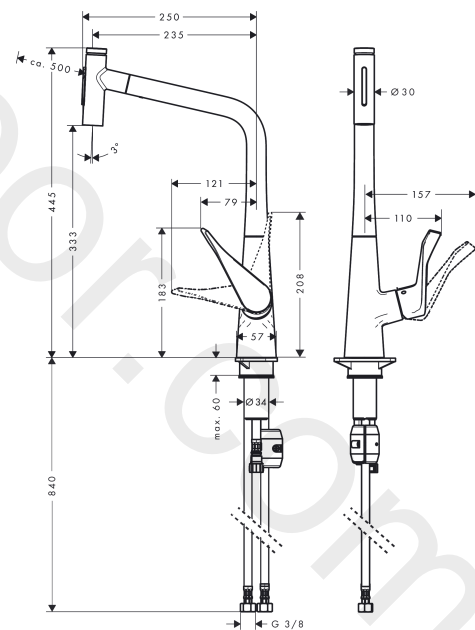

Scale drawing