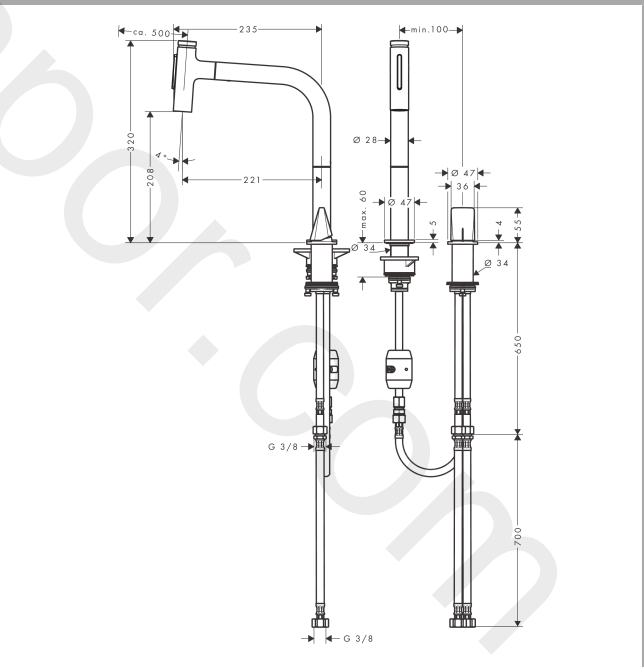

Scale drawing