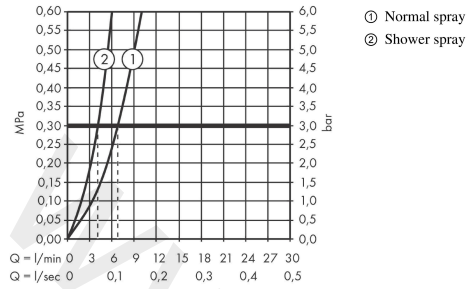

### Scale drawing

**Metris Select M71**

**2-hole single lever kitchen mixer 200, pull-out spray, 2jet**

Finish: **Stainless Steel Finish** Article Number: **73819800**

**Flowchart**

**Metris Select M71**  
**2-hole single lever kitchen mixer 200, pull-out spray, 2jet**  
 Finish: **Stainless Steel Finish** Article Number: **73819800**