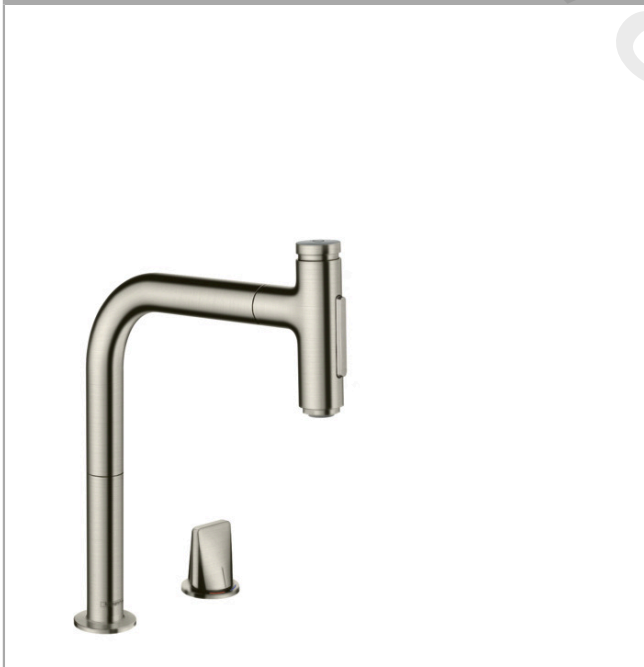

Metris Select M71

2-hole single lever kitchen mixer 200, pull-out spray, 2jet

Finish: **Stainless Steel Finish** Article Number: **73819800**

Description

product features

- ComfortZone 200
- swivel range adjustable in 2 steps to 110° or 150°
- flexible position of faucet controls, 2 tap holes with Ø 35 mm required
- laminar spray, shower spray
- lockable shower spray, spray returns through pressing spray diverter and spray returns automatically through handle closing
- Select button for a comfortable start/stop of the water flow
- MagFit magnetic shower support
- connection dimension: DN15
- maximum flow rate at 3 bar: 7 l/min
- ceramic cartridge
- connection type: G 3/8 connections
- integrated non-return valve
- suitable for continuous flow water heaters
- extension length up to 50 cm

Article Details

Price excl. VAT

708,33 £

Technology

Product image