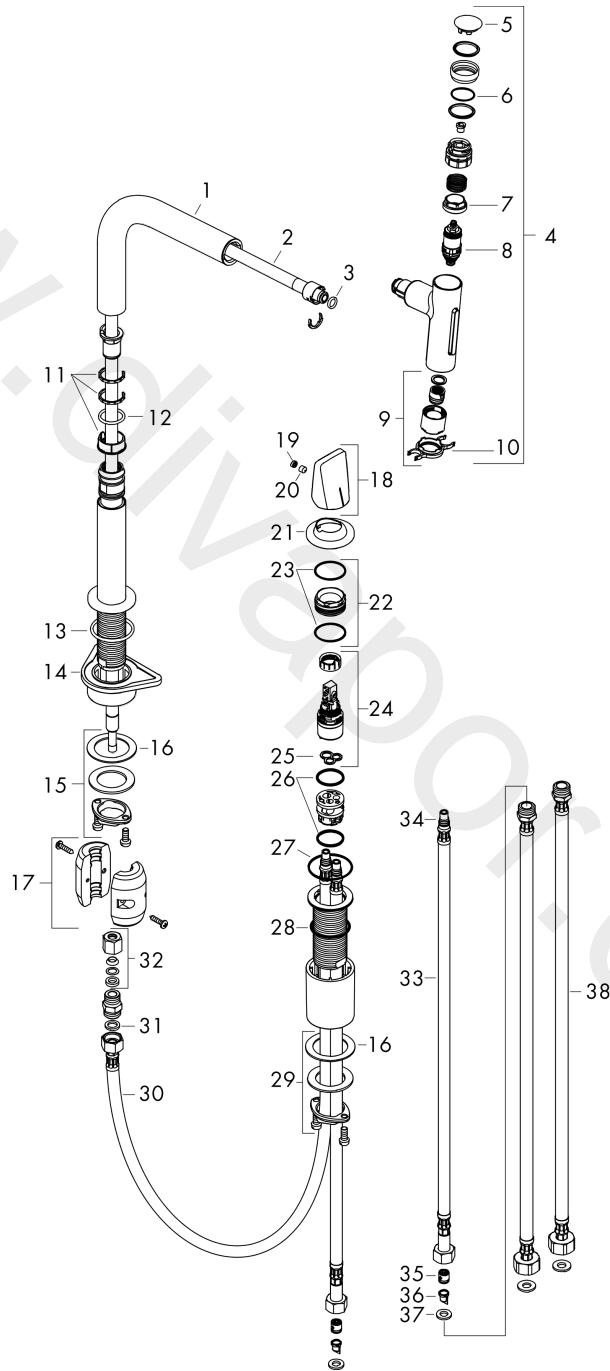

### Scale drawing

**Metris Select M71**

**2-hole single lever kitchen mixer 200, pull-out spray, 2jet**

Finish: **Stainless Steel Finish** Article Number: **73819800**

**Flowchart**

**Metris Select M71**  
**2-hole single lever kitchen mixer 200, pull-out spray, 2jet**  
 Finish: **Stainless Steel Finish** Article Number: **73819800**

Exploded Drawing

Year of production: >10/19

### Spare part list

Year of production: >10/19

Pos.	Description	Article Number	Price	PU
1	spout cpl.	92583800	£ 137,00	1
2	hose 1,50 m	92569000	£ 79,00	1
3	O-ring 8x2	98112000	£ 3,30	1
4	handspray	93412800	£ 420,00	1
5	cover	92566880	£ 20,50	1
6	O-ring 19x1,5	95962000	£ 3,30	1
7	nut	92567000	£ 20,50	1
8	shut off unit	98463000	£ 51,00	1
9	spray former	93342000	£ 51,00	1
10	service tool	95910000	£ 9,00	1
11	set of lever collars	98365000	£ 9,00	1
12	O-ring 21x2,5	98211000	£ 3,30	1
13	O-ring 38x2,5	98198000	£ 6,10	1
14	support	97523000	£ 6,10	1
15	fixing set (Ø 28)	92909000	£ 43,00	1
16	lever collar	97548000	£ 3,30	1
17	weight	92500000	£ 43,00	1
18	handle	93090800	£ 96,00	1
19	screw cover	93093000	£ 3,30	1
20	hollow set screw M6x6	98445000	£ 3,30	1
21	escutcheon	93094800	£ 173,00	1
22	nut	92627000	£ 20,50	1
23	O-ring 27x1,5	92527000	£ 13,30	1
24	cartridge, assy	97685000	£ 64,00	1
25	seal	98865000	£ 35,00	1
26	O-ring 23x2	98398000	£ 3,30	1
27	O-ring 40x1,5	98464000	£ 3,30	1
28	O-ring 36x2	98156000	£ 3,30	1
29	fixing set (Ø 34)	95049000	£ 16,10	1
30	connection hose 600 mm M8x0,75 G3/8	96556000	£ 25,00	1
31	squeezing connection	96099000	£ 9,00	1
32	sealing set	95581000	£ 6,10	1
33	connection hose 600 mm M8x0,75 G3/8	95664000	£ 35,00	1
34	O-ring 7x1,5	98422000	£ 3,30	1
35	non return valve DW 10	96456000	£ 9,00	1
36	filter	92532000	£ 9,00	1
37	sealing set	92533000	£ 3,30	1
38	connection hose 700 mm G3/8 x G3/8	95896000	£ 64,00	1
a	Grease	90920000	£ 16,10	1