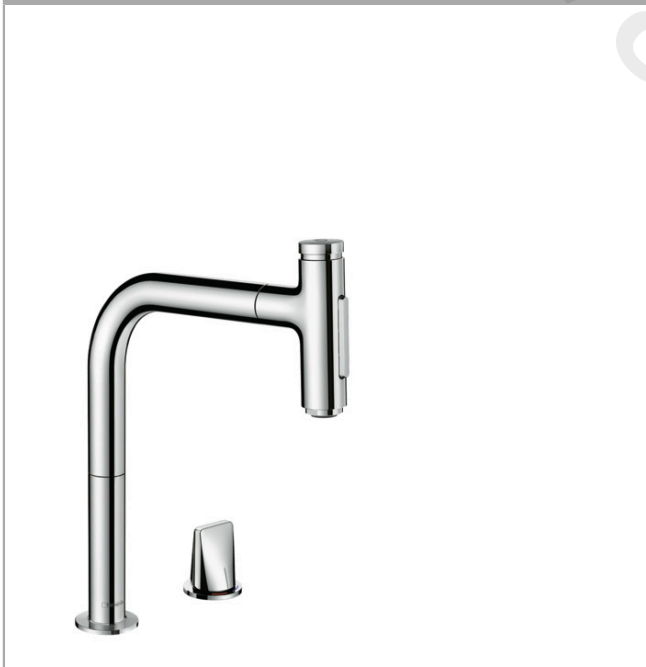

Metris Select M71

2-hole single lever kitchen mixer 200, pull-out spray, 2jet

Finish: **Chrome** Article Number: **73819007**

Description

product features

- ComfortZone 200
- swivel range adjustable in 2 steps to 110° or 150°
- flexible position of faucet controls, 2 tap holes with Ø 35 mm required
- laminar spray, shower spray
- lockable shower spray, spray returns through pressing spray diverter and spray returns automatically through handle closing
- Select button for a comfortable start/stop of the water flow
- MagFit magnetic shower support
- connection dimension: DN15
- maximum flow rate at 3 bar: 6,8 l/min
- ceramic cartridge
- connection type: G 3/8 connections
- integrated non-return valve
- suitable for continuous flow water heaters
- extension length up to 50 cm

Technology

Product image

Scale drawing

Metris Select M71
2-hole single lever kitchen mixer 200, pull-out spray, 2jet
 Finish: **Chrome** Article Number: **73819007**

Flowchart

Metris Select M71
2-hole single lever kitchen mixer 200, pull-out spray, 2jet
 Finish: **Chrome** Article Number: **73819007**

Exploded Drawing

Year of production: >10/19

Metris Select M71

2-hole single lever kitchen mixer 200, pull-out spray, 2jet

Finish: **Chrome** Article Number: **73819007**

Spare part list

Year of production: >10/19