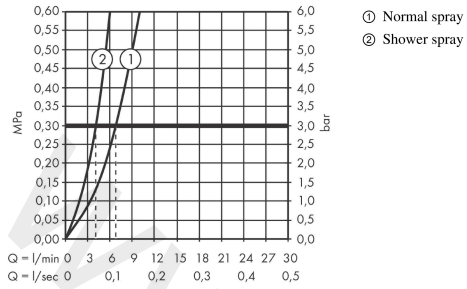

Metris Select M71

2-hole single lever kitchen mixer 200, pull-out spray, 2jet

Finish: **Chrome** Article Number: **73819007**

Description

product features

- ComfortZone 200
- swivel range adjustable in 2 steps to 110° or 150°
- flexible position of faucet controls, 2 tap holes with Ø 35 mm required
- laminar spray, shower spray
- lockable shower spray, spray returns through pressing spray diverter and spray returns automatically through handle closing
- Select button for a comfortable start/stop of the water flow
- MagFit magnetic shower support
- connection dimension: DN15
- maximum flow rate at 3 bar: 6,8 l/min
- ceramic cartridge
- connection type: G 3/8 connections
- integrated non-return valve
- suitable for continuous flow water heaters
- extension length up to 50 cm

Technology

Product image

Scale drawing

Metris Select M71
2-hole single lever kitchen mixer 200, pull-out spray, 2jet
 Finish: **Chrome** Article Number: **73819007**

Flowchart

Metris Select M71
2-hole single lever kitchen mixer 200, pull-out spray, 2jet
 Finish: **Chrome** Article Number: **73819007**