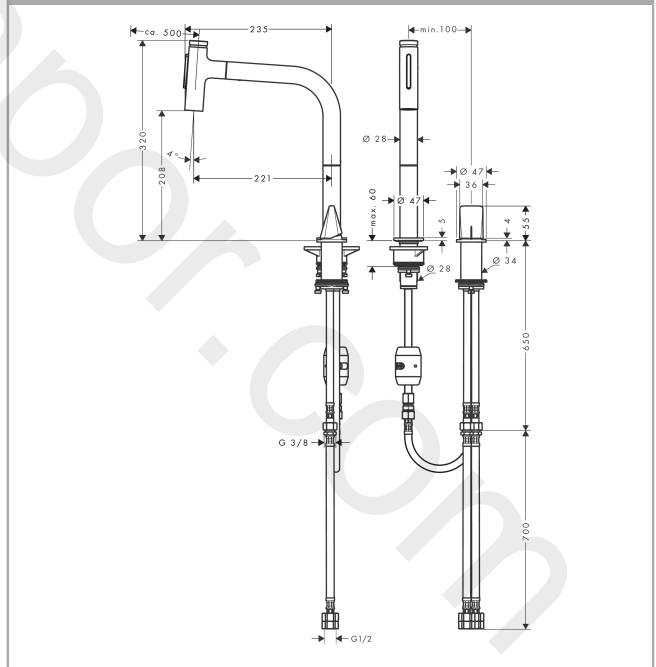

Metris Select M71

2-hole single lever kitchen mixer 200, pull-out spray, 2jet

Finish: **Chrome** Article Number: **73819007**

Description

product features

- ComfortZone 200
- swivel range adjustable in 2 steps to 110° or 150°
- flexible position of faucet controls, 2 tap holes with Ø 35 mm required
- laminar spray, shower spray
- lockable shower spray, spray returns through pressing spray diverter and spray returns automatically through handle closing
- Select button for a comfortable start/stop of the water flow
- MagFit magnetic shower support
- connection dimension: DN15
- maximum flow rate at 3 bar: 6,8 l/min
- ceramic cartridge
- connection type: G 3/8 connections
- integrated non-return valve
- suitable for continuous flow water heaters
- extension length up to 50 cm

Technology

Product image

Scale drawing

Metris Select M71
2-hole single lever kitchen mixer 200, pull-out spray, 2jet
 Finish: **Chrome** Article Number: **73819007**

Flowchart

Metris Select M71
2-hole single lever kitchen mixer 200, pull-out spray, 2jet
 Finish: **Chrome** Article Number: **73819007**