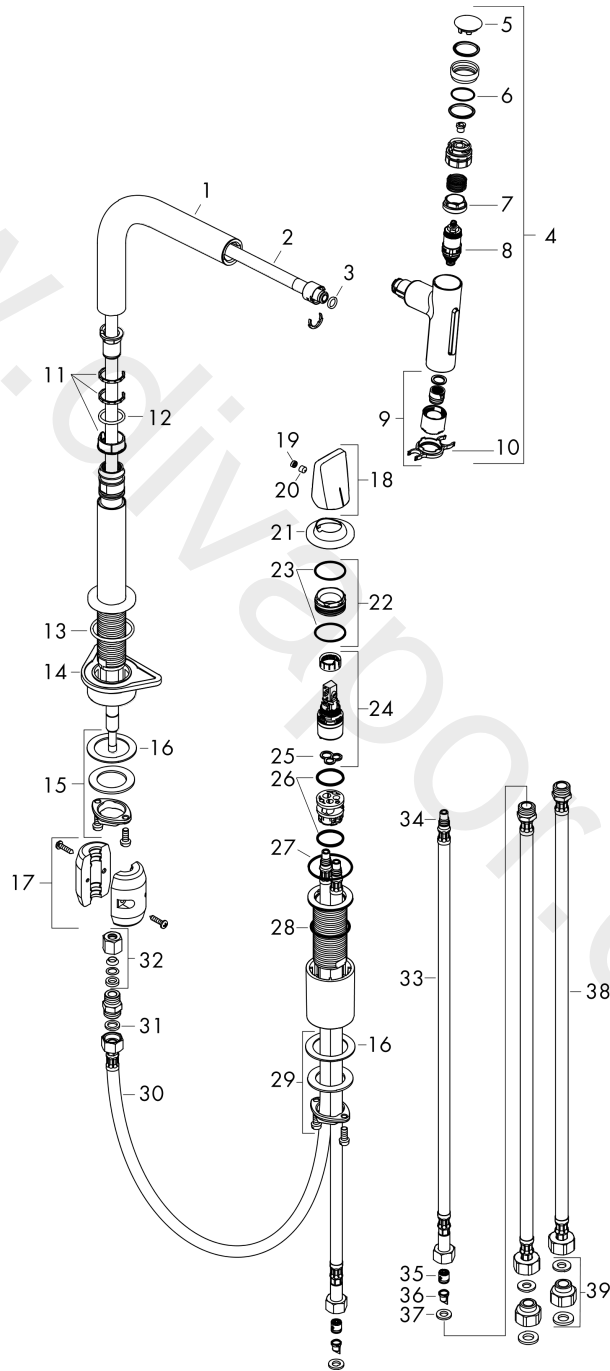

Exploded Drawing

Year of production: >10/19

Metris Select M71

2-hole single lever kitchen mixer 200, pull-out spray, 2jet

Finish: **Chrome** Article Number: **73819007**

Spare part list

Year of production: >10/19

Pos.	Description	Article Number	Price	PU
1	spout cpl.	92583000	£ 79,00	1
2	hose 1,50 m	92569000	£ 79,00	1
3	O-ring 8x2	98112000	£ 3,30	1
4	handspray	93412000	£ 275,00	1
5	cover	92566880	£ 20,50	1
6	O-ring 19x1,5	95962000	£ 3,30	1
7	nut	92567000	£ 20,50	1
8	shut off unit	98463000	£ 51,00	1
9	spray former	93342000	£ 51,00	1
10	service tool	95910000	£ 9,00	1
11	set of lever collars	98365000	£ 9,00	1
12	O-ring 21x2,5	98211000	£ 3,30	1
13	O-ring 38x2,5	98198000	£ 6,10	1
14	support	97523000	£ 6,10	1
15	fixing set (Ø 28)	92909000	£ 43,00	1
16	lever collar	97548000	£ 3,30	1
17	weight	92500000	£ 43,00	1
18	handle	93090000	£ 64,00	1
19	screw cover	93093000	£ 3,30	1
20	hollow set screw M6x6	98445000	£ 3,30	1
21	escutcheon	93094000	£ 110,00	1
22	nut	92627000	£ 20,50	1
23	O-ring 27x1,5	92527000	£ 13,30	1
24	cartridge, assy	97685000	£ 64,00	1
25	seal	98865000	£ 35,00	1
26	O-ring 23x2	98398000	£ 3,30	1
27	O-ring 40x1,5	98464000	£ 3,30	1
28	O-ring 36x2	98156000	£ 3,30	1
29	fixing set (Ø 34)	95049000	£ 16,10	1
30	connection hose 600 mm M8x0,75 G3/8	96556000	£ 25,00	1
31	sealing set	95581000	£ 6,10	1
32	squeezing connection	96099000	£ 9,00	1
33	connection hose 600 mm M8x0,75 G3/8	95664000	£ 35,00	1
34	O-ring 7x1,5	98422000	£ 3,30	1
35	non return valve DW 10	96456000	£ 9,00	1
36	filter	92532000	£ 9,00	1
37	sealing set	92533000	£ 3,30	1
38	connection hose 700 mm G3/8 x G3/8	95896000	£ 64,00	1
39	set of adapters	93395000	£ 25,00	1
a	Grease	90920000	£ 16,10	1