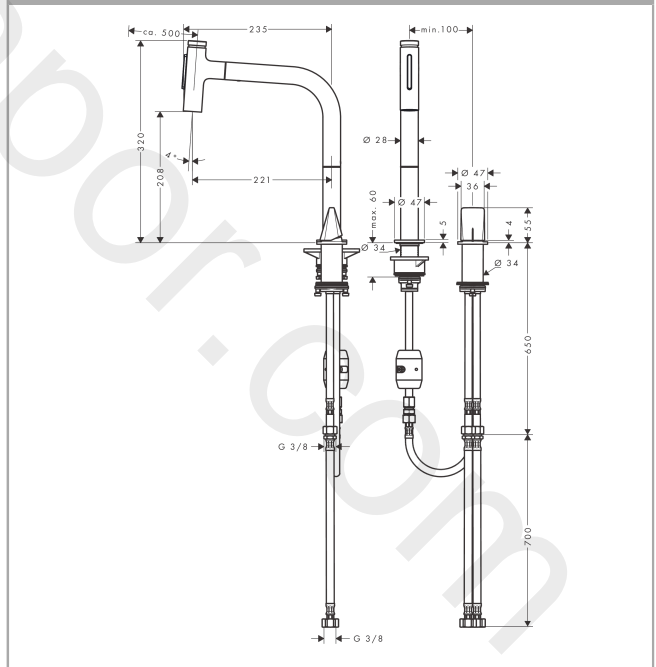

Scale drawing