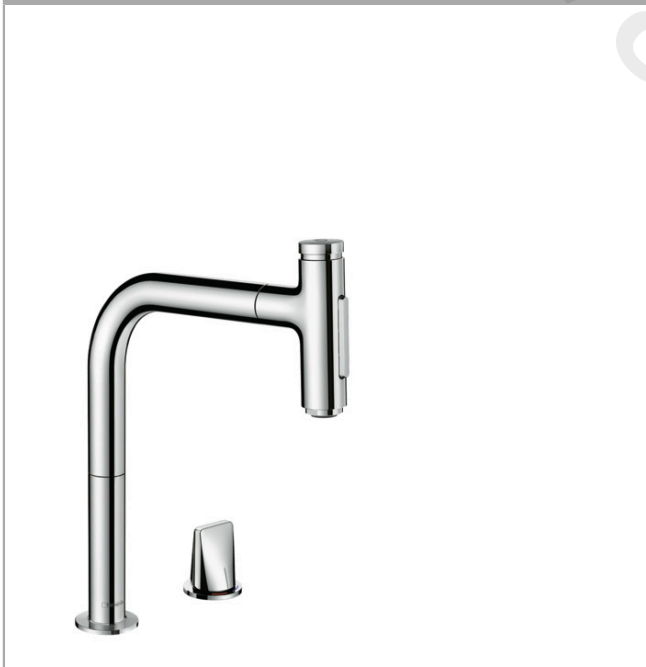

Metris Select M71

2-hole single lever kitchen mixer 200, pull-out spray, 2jet

Finish: **Chrome** Article Number: **73819000**

Description

product features

- ComfortZone 200
- swivel range adjustable in 2 steps to 110° or 150°
- flexible position of faucet controls, 2 tap holes with Ø 35 mm required
- laminar spray, shower spray
- lockable shower spray, spray returns through pressing spray diverter and spray returns automatically through handle closing
- Select button for a comfortable start/stop of the water flow
- MagFit magnetic shower support
- connection dimension: DN15
- maximum flow rate at 3 bar: 7 l/min
- ceramic cartridge
- connection type: G 3/8 connections
- integrated non-return valve
- suitable for continuous flow water heaters
- extension length up to 50 cm

Technology

Product image

Scale drawing

Metris Select M71

2-hole single lever kitchen mixer 200, pull-out spray, 2jet

Finish: **Chrome** Article Number: **73819000**

Flowchart

Metris Select M71
2-hole single lever kitchen mixer 200, pull-out spray, 2jet
 Finish: **Chrome** Article Number: **73819000**

Exploded Drawing

Year of production: >10/19

Metris Select M71

2-hole single lever kitchen mixer 200, pull-out spray, 2jet

Finish: **Chrome** Article Number: **73819000**

Spare part list

Year of production: >10/19