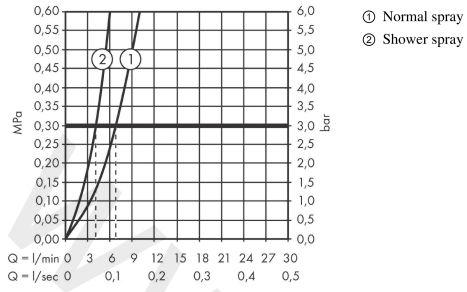

Metris Select M71

2-hole single lever kitchen mixer 200, pull-out spray, 2jet

Finish: **Chrome** Article Number: **73819000**

Description

product features

- ComfortZone 200
- swivel range adjustable in 2 steps to 110° or 150°
- flexible position of faucet controls, 2 tap holes with Ø 35 mm required
- laminar spray, shower spray
- lockable shower spray, spray returns through pressing spray diverter and spray returns automatically through handle closing
- Select button for a comfortable start/stop of the water flow
- MagFit magnetic shower support
- connection dimension: DN15
- maximum flow rate at 3 bar: 7 l/min
- ceramic cartridge
- connection type: G 3/8 connections
- integrated non-return valve
- suitable for continuous flow water heaters
- extension length up to 50 cm

Technology

Product image

Scale drawing

Metris Select M71

2-hole single lever kitchen mixer 200, pull-out spray, 2jet

Finish: **Chrome** Article Number: **73819000**

Flowchart

Metris Select M71
2-hole single lever kitchen mixer 200, pull-out spray, 2jet
 Finish: **Chrome** Article Number: **73819000**