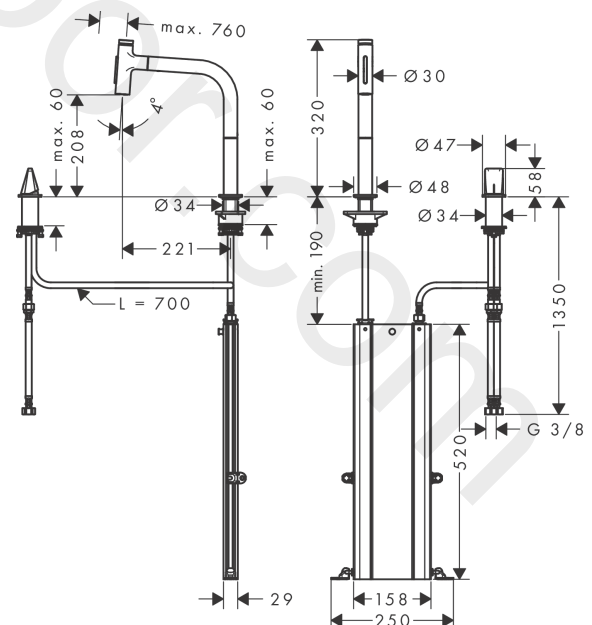

Scale drawing