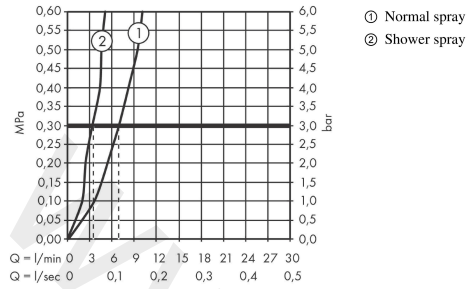

### Scale drawing

**Metris Select M71**

**2-hole single lever kitchen mixer 200, pull-out spray, 2jet, sBox**

Finish: **Stainless Steel Finish**

Article Number: **73818800**

**Flowchart**

**Metris Select M71**  
**2-hole single lever kitchen mixer 200, pull-out spray, 2jet, sBox**  
 Finish: **Stainless Steel Finish** Article Number: **73818800**