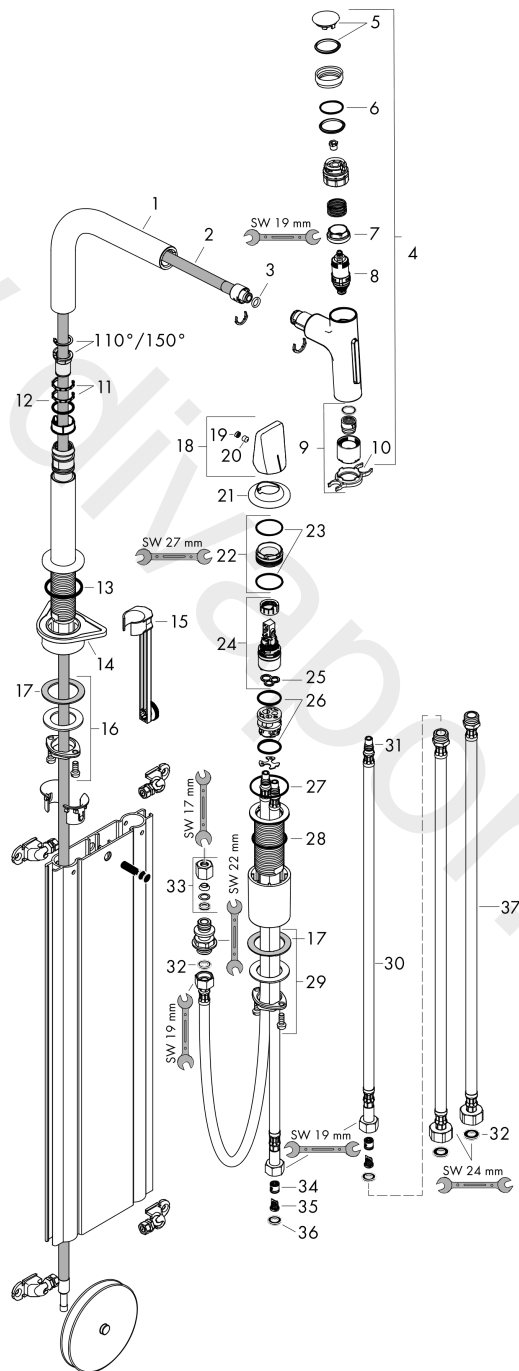

### Product image

### Scale drawing

**Metris Select M71**

**2-hole single lever kitchen mixer 200, pull-out spray, 2jet, sBox**

Finish: **Stainless Steel Finish**

Article Number: **73818800**

**Flowchart**

**Metris Select M71**  
**2-hole single lever kitchen mixer 200, pull-out spray, 2jet, sBox**  
 Finish: **Stainless Steel Finish** Article Number: **73818800**

Exploded Drawing

Year of production: >01/19

### Spare part list

Year of production: >01/19

Pos.	Description	Article Number	Price	PU
1	spout cpl.	92583800	£ 137,00	1
2	hose	93188000	£ 137,00	1
3	O-ring 8x2	98112000	£ 3,30	1
4	handspray	93412800	£ 420,00	1
5	cover	92566800	£ 25,00	1
6	O-Ring 14x1,5	98201000	£ 3,30	1
7	nut	92567000	£ 20,50	1
8	shut off unit	98463000	£ 51,00	1
9	spray former	93342000	£ 51,00	1
10	service tool	95910000	£ 9,00	1
11	O-ring 21x2,5	98211000	£ 3,30	1
12	set of lever collars	98365000	£ 9,00	1
13	O-ring 38x2,5	98198000	£ 6,10	1
14	support	97523000	£ 6,10	1
15	extension set	43333000	£ 30,00	1
16	fixing set (Ø 28)	92909000	£ 43,00	1
17	lever collar	97548000	£ 3,30	1
18	handle	93090800	£ 96,00	1
19	screw cover	93093000	£ 3,30	1
20	hollow set screw M6x6	98445000	£ 3,30	1
21	escutcheon	93094800	£ 173,00	1
22	nut	92627000	£ 20,50	1
23	O-ring 27x1,5	92527000	£ 13,30	1
24	cartridge, assy	97685000	£ 64,00	1
25	seal	98865000	£ 35,00	1
26	O-ring 23x2	98398000	£ 3,30	1
27	O-ring 40x1,5	98464000	£ 3,30	1
28	O-ring 36x2	98156000	£ 3,30	1
29	fixing set (special)	93253000	£ 20,50	1
30	connection hose 600 mm M8x0,75 G3/8	95664000	£ 35,00	1
31	O-ring 7x1,5	98422000	£ 3,30	1
32	sealing set	95581000	£ 6,10	1
33	squeezing connection	96099000	£ 9,00	1
34	non return valve DW 10	96456000	£ 9,00	1
35	filter	92532000	£ 9,00	1
36	sealing set	92533000	£ 3,30	1
37	connection hose 700 mm G3/8 x G3/8	95896000	£ 64,00	1