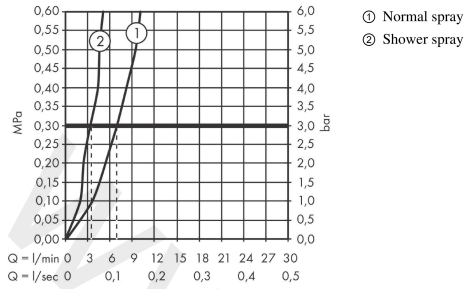

Metris Select M71

2-hole single lever kitchen mixer 200, pull-out spray, 2jet, sBox

Finish: **Matt Black** Article Number: **73818670**

Flowchart