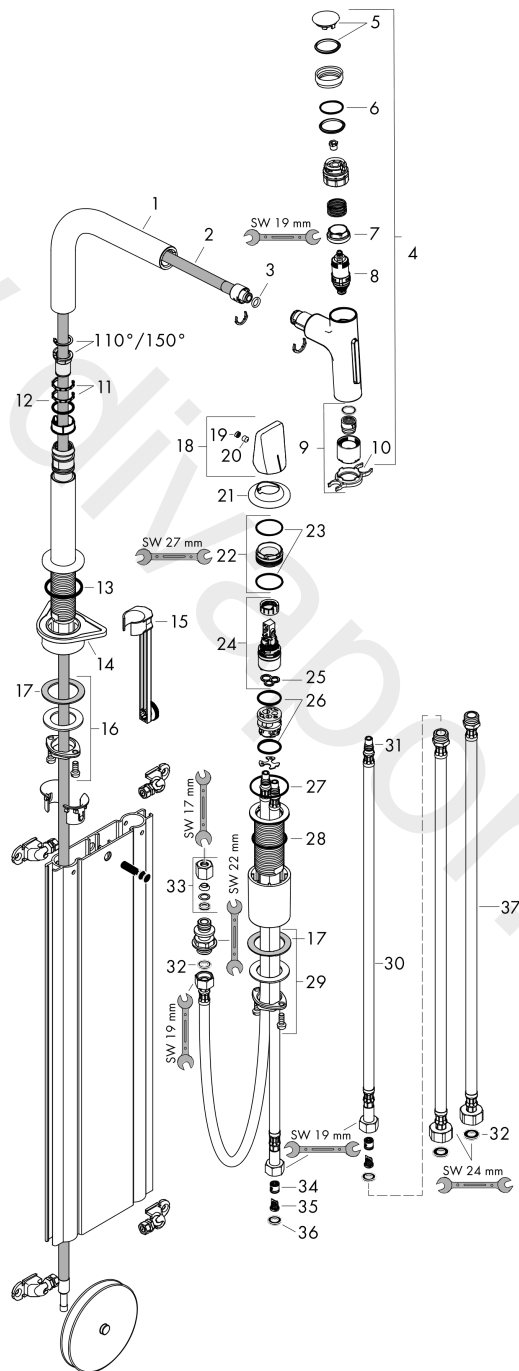

Exploded Drawing

Year of production: >07/19

Metris Select M71

2-hole single lever kitchen mixer 200, pull-out spray, 2jet, sBox

Finish: **Matt Black** Article Number: **73818670**

Spare part list

Year of production: >07/19

Pos.	Description	Article Number	Price	PU
1	spout cpl.	92583670	£ 118,00	1
2	hose	93188000	£ 137,00	1
3	O-ring 8x2	98112000	£ 3,30	1
4	handspray	93412670	£ 420,00	1
5	cover	92566340	£ 25,00	1
6	O-Ring 14x1,5	98201000	£ 3,30	1
7	nut	92567000	£ 20,50	1
8	shut off unit	98463000	£ 51,00	1
9	spray former	93342000	£ 51,00	1
10	service tool	95910000	£ 9,00	1
11	set of lever collars	98365000	£ 9,00	1
12	O-ring 21x2,5	98211000	£ 3,30	1
13	O-ring 38x2,5	98198000	£ 6,10	1
14	support	97523000	£ 6,10	1
15	extension set	43333000	£ 30,00	1
16	fixing set (Ø 28)	92909000	£ 43,00	1
17	lever collar	97548000	£ 3,30	1
18	handle	93090670	£ 96,00	1
19	screw cover	93093000	£ 3,30	1
20	hollow set screw M6x6	98445000	£ 3,30	1
21	escutcheon	93094670	£ 163,00	1
22	nut	92627000	£ 20,50	1
23	O-ring 27x1,5	92527000	£ 13,30	1
24	cartridge, assy	97685000	£ 64,00	1
25	seal	98865000	£ 35,00	1
26	O-ring 23x2	98398000	£ 3,30	1
27	O-ring 40x1,5	98464000	£ 3,30	1
28	O-ring 36x2	98156000	£ 3,30	1
29	fixing set (special)	93253000	£ 20,50	1
30	connection hose 600 mm M8x0,75 G3/8	95664000	£ 35,00	1
31	O-ring 7x1,5	98422000	£ 3,30	1
32	sealing set	95581000	£ 6,10	1
33	squeezing connection	96099000	£ 9,00	1
34	non return valve DW 10	96456000	£ 9,00	1
35	filter	92532000	£ 9,00	1
36	sealing set	92533000	£ 3,30	1
37	connection hose 900 mm M8x0,75 G3/8	98758000	£ 35,00	1
a	Grease	90920000	£ 16,10	1