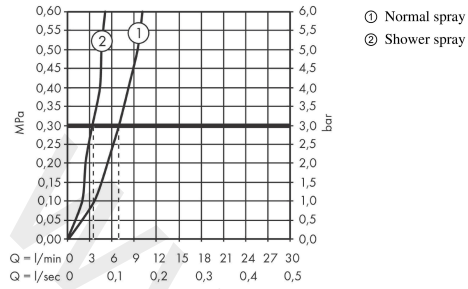

### Scale drawing

**Metris Select M71**

**2-hole single lever kitchen mixer 200, pull-out spray, 2jet, sBox**

Finish: **Brushed Black Chrome** Article Number: **73818340**

**Flowchart**

**Metris Select M71**  
**2-hole single lever kitchen mixer 200, pull-out spray, 2jet, sBox**  
 Finish: **Brushed Black Chrome** Article Number: **73818340**