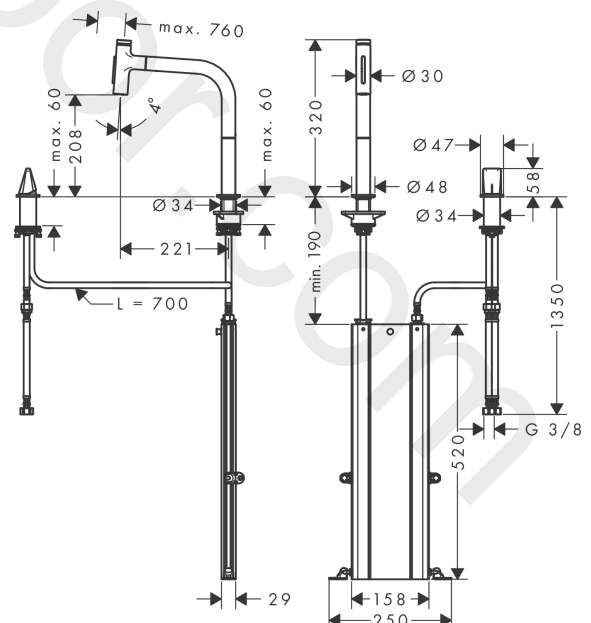

Scale drawing