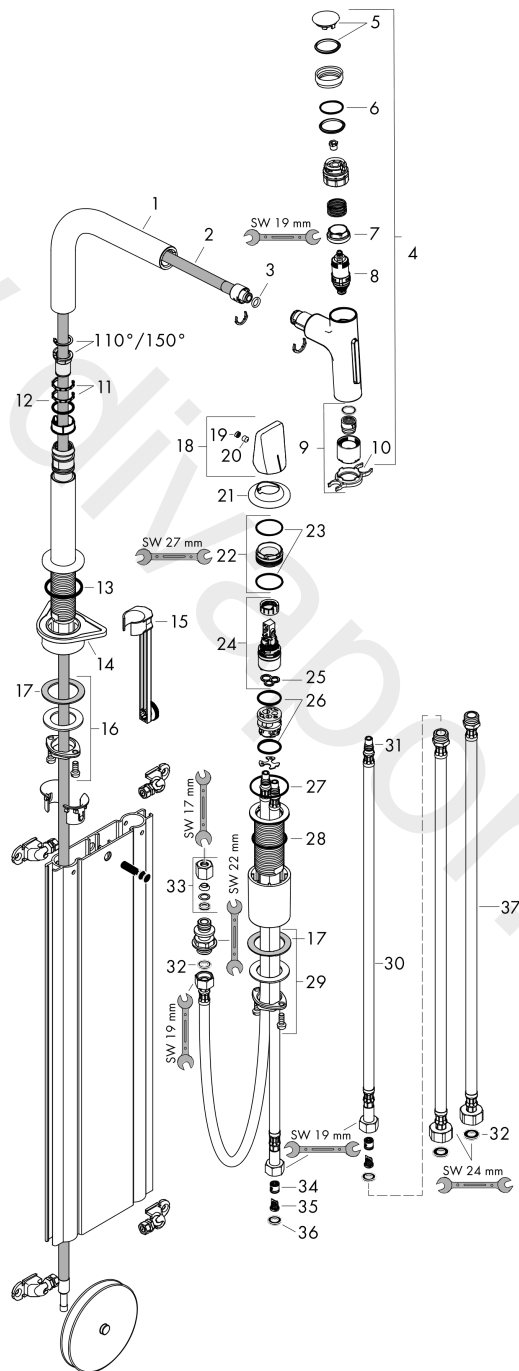

### Product image

### Scale drawing

**Metris Select M71**

**2-hole single lever kitchen mixer 200, pull-out spray, 2jet, sBox**

Finish: **Brushed Black Chrome** Article Number: **73818340**

**Flowchart**

**Metris Select M71**  
**2-hole single lever kitchen mixer 200, pull-out spray, 2jet, sBox**  
 Finish: **Brushed Black Chrome** Article Number: **73818340**

Exploded Drawing

Year of production: >07/19

### Spare part list

Year of production: >07/19

Pos.	Description	Article Number	Price	PU
1	spout cpl.	92583340	£ 118,00	1
2	hose	93188000	£ 137,00	1
3	O-ring 8x2	98112000	£ 3,30	1
4	handspray	93412340	£ 420,00	1
5	cover	92566340	£ 25,00	1
6	O-Ring 14x1,5	98201000	£ 3,30	1
7	nut	92567000	£ 20,50	1
8	shut off unit	98463000	£ 51,00	1
9	spray former	93342000	£ 51,00	1
10	service tool	95910000	£ 9,00	1
11	set of lever collars	98365000	£ 9,00	1
12	O-ring 21x2,5	98211000	£ 3,30	1
13	O-ring 38x2,5	98198000	£ 6,10	1
14	support	97523000	£ 6,10	1
15	extension set	43333000	£ 30,00	1
16	fixing set (Ø 28)	92909000	£ 43,00	1
17	lever collar	97548000	£ 3,30	1
18	handle	93090340	£ 96,00	1
19	screw cover	93093000	£ 3,30	1
20	hollow set screw M6x6	98445000	£ 3,30	1
21	escutcheon	93094340	£ 163,00	1
22	nut	92627000	£ 20,50	1
23	O-ring 27x1,5	92527000	£ 13,30	1
24	cartridge, assy	97685000	£ 64,00	1
25	seal	98865000	£ 35,00	1
26	O-ring 23x2	98398000	£ 3,30	1
27	O-ring 40x1,5	98464000	£ 3,30	1
28	O-ring 36x2	98156000	£ 3,30	1
29	fixing set (special)	93253000	£ 20,50	1
30	connection hose 600 mm M8x0,75 G3/8	95664000	£ 35,00	1
31	O-ring 7x1,5	98422000	£ 3,30	1
32	sealing set	95581000	£ 6,10	1
33	squeezing connection	96099000	£ 9,00	1
34	non return valve DW 10	96456000	£ 9,00	1
35	filter	92532000	£ 9,00	1
36	sealing set	92533000	£ 3,30	1
37	connection hose 900 mm M8x0,75 G3/8	98758000	£ 35,00	1
a	Grease	90920000	£ 16,10	1