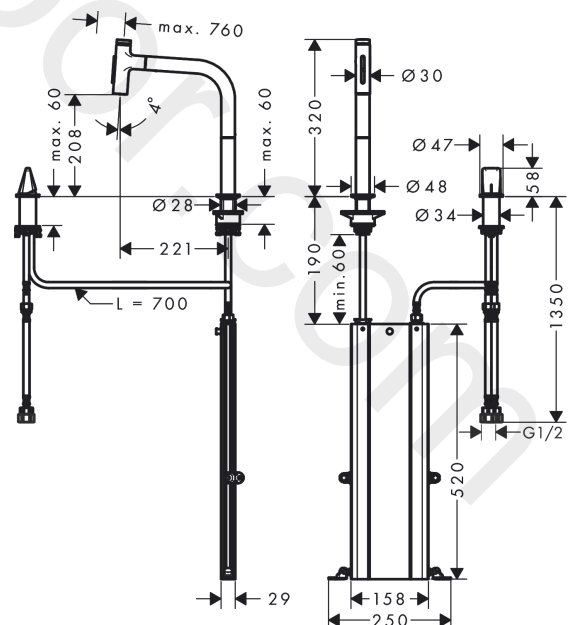

#### product features

- consists of: 2-hole single lever kitchen mixer, control unit, hose box
- ComfortZone 200
- swivel range adjustable in 2 steps to 110° or 150°
- flexible position of faucet controls, 2 tap holes with Ø 35 mm required
- laminar spray, shower spray
- lockable shower spray, spray returns through pressing spray diverter and spray returns automatically through handle closing
- Select button for a comfortable start/stop of the water flow
- MagFit magnetic shower support
- connection dimension: DN15
- maximum flow rate at 3 bar: 6 l/min
- ceramic cartridge
- connection type: G 3/8 connections
- integrated non-return valve
- suitable for continuous flow water heaters
- sBox for quiet, smooth and protected hose guidance in the cabinet, under the countertop
- extension length up to 76 cm

### Scale drawing

**Metris Select M71**  
**2-hole single lever kitchen mixer 200, pull-out spray, 2jet, sBox**  
 Finish: **Chrome** Article Number: **73818007**

**Flowchart**

**Metris Select M71**  
**2-hole single lever kitchen mixer 200, pull-out spray, 2jet, sBox**  
 Finish: **Chrome** Article Number: **73818007**