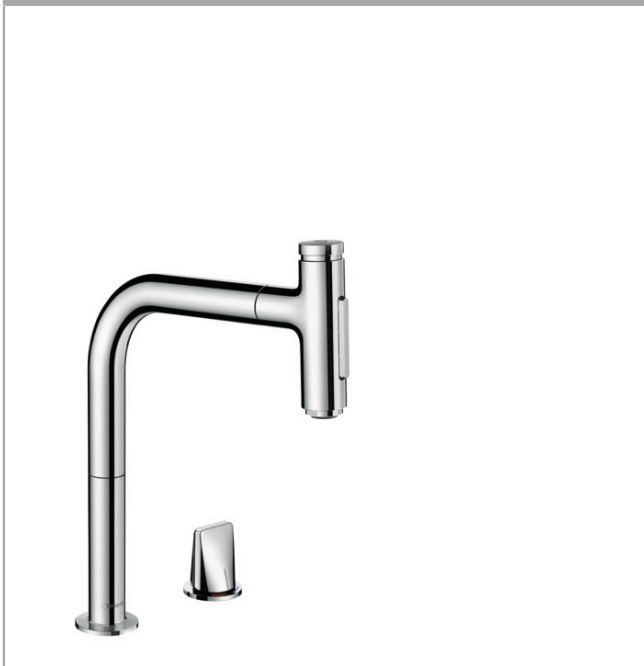

Product image