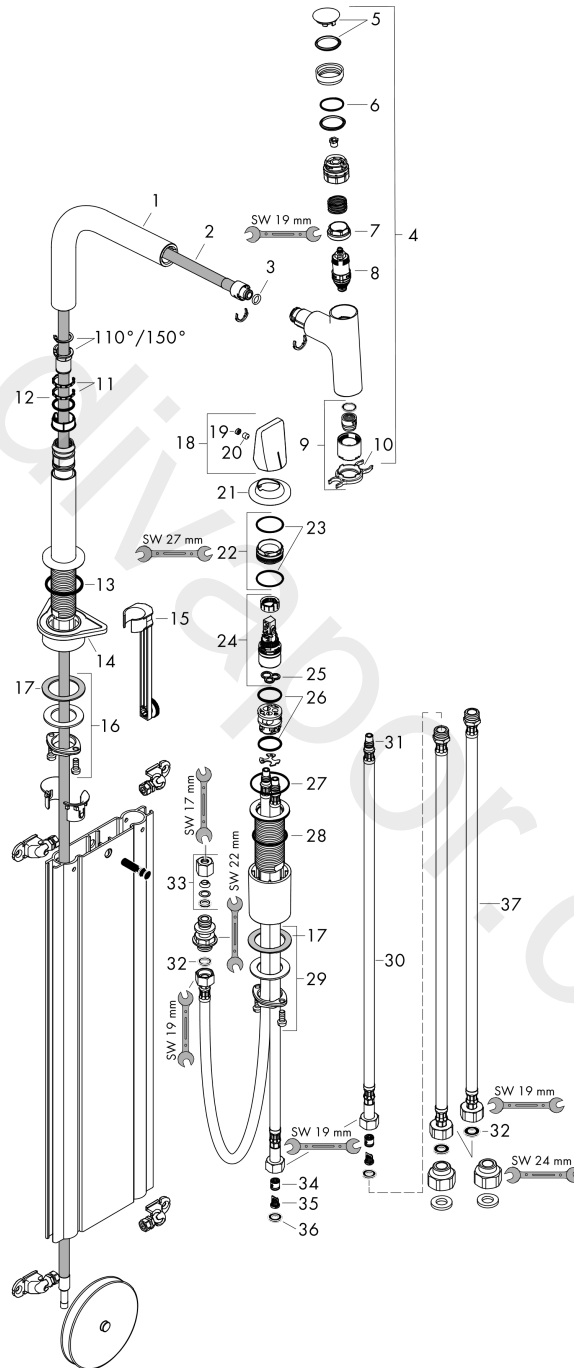

### Scale drawing

**Metris Select M71**  
**2-hole single lever kitchen mixer 200, pull-out spray, 2jet, sBox**  
 Finish: **Chrome** Article Number: **73818007**

**Flowchart**

**Metris Select M71**  
**2-hole single lever kitchen mixer 200, pull-out spray, 2jet, sBox**  
 Finish: **Chrome** Article Number: **73818007**

Exploded Drawing

Year of production: >10/19

### Spare part list

Year of production: >10/19

Pos.	Description	Article Number	Price	PU
1	spout cpl.	92583000	£ 79,00	1
2	hose	93188000	£ 137,00	1
3	O-ring 8x2	98112000	£ 3,30	1
4	handspray	93412000	£ 275,00	1
5	cover	92566880	£ 20,50	1
6	O-Ring 14x1,5	98201000	£ 3,30	1
7	nut	92567000	£ 20,50	1
8	shut off unit	98463000	£ 51,00	1
9	spray former	93342000	£ 51,00	1
10	service tool	95910000	£ 9,00	1
11	set of lever collars	98365000	£ 9,00	1
12	O-ring 21x2,5	98211000	£ 3,30	1
13	O-ring 38x2,5	98198000	£ 6,10	1
14	support	97523000	£ 6,10	1
15	extension set	43333000	£ 30,00	1
16	fixing set (Ø 28)	92909000	£ 43,00	1
17	lever collar	97548000	£ 3,30	1
18	handle	93090000	£ 64,00	1
19	screw cover	93093000	£ 3,30	1
20	hollow set screw M6x6	98445000	£ 3,30	1
21	escutcheon	93094000	£ 110,00	1
22	nut	92627000	£ 20,50	1
23	O-ring 27x1,5	92527000	£ 13,30	1
24	cartridge, assy	97685000	£ 64,00	1
25	seal	98865000	£ 35,00	1
26	O-ring 23x2	98398000	£ 3,30	1
27	O-ring 40x1,5	98464000	£ 3,30	1
28	O-ring 36x2	98156000	£ 3,30	1
29	fixing set (special)	93253000	£ 20,50	1
30	connection hose 600 mm M8x0,75 G3/8	95664000	£ 35,00	1
31	O-ring 7x1,5	98422000	£ 3,30	1
32	sealing set	95581000	£ 6,10	1
33	squeezing connection	96099000	£ 9,00	1
34	non return valve DW 10	96456000	£ 9,00	1
35	filter	92532000	£ 9,00	1
36	sealing set	92533000	£ 3,30	1
37	connection hose 900 mm M8x0,75 G3/8	98758000	£ 35,00	1
a	Grease	90920000	£ 16,10	1