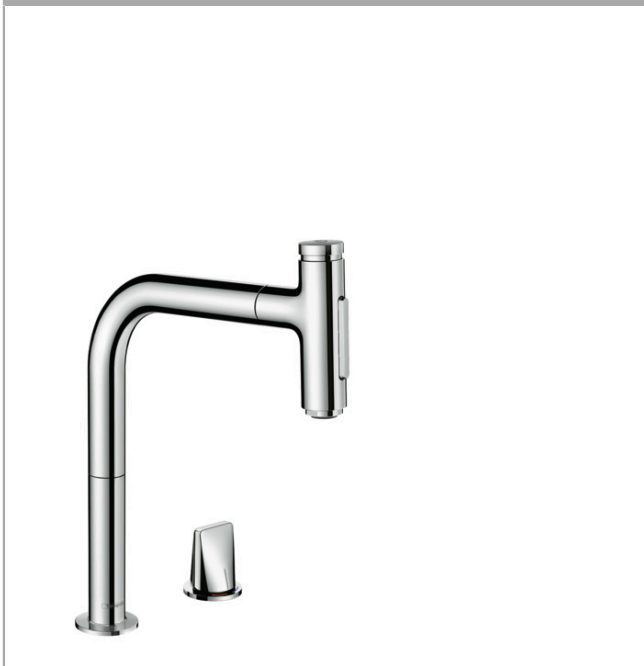

Design awards

Product image