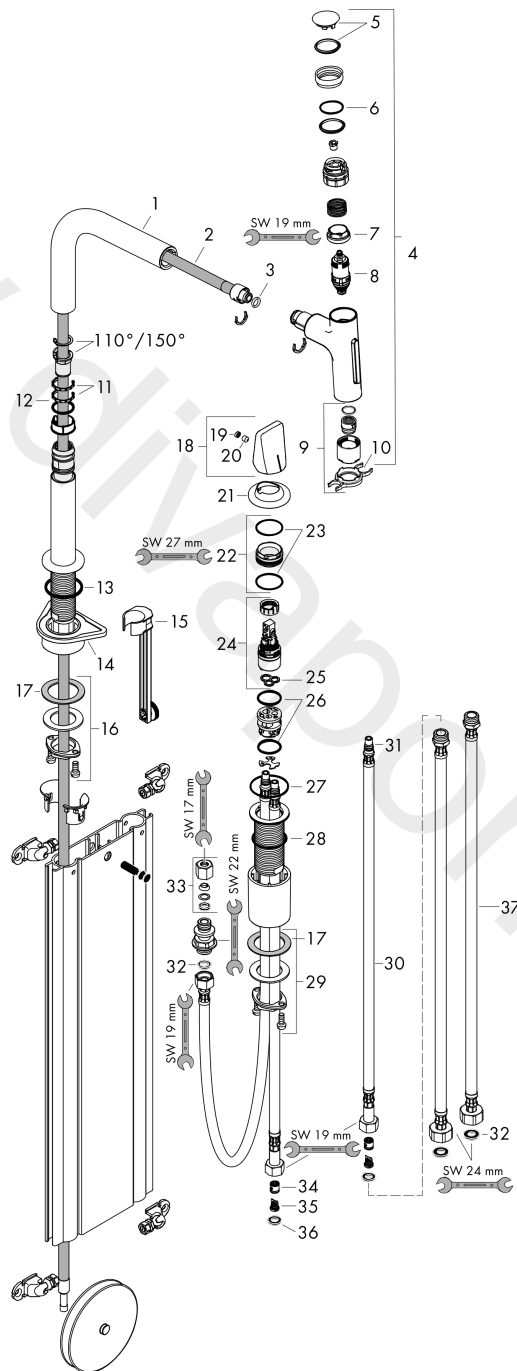

### Product image

### Scale drawing

**Metris Select M71**  
**2-hole single lever kitchen mixer 200, pull-out spray, 2jet, sBox**  
 Finish: **Chrome** Article Number: **73818000**

**Flowchart**

**Metris Select M71**  
**2-hole single lever kitchen mixer 200, pull-out spray, 2jet, sBox**  
 Finish: **Chrome** Article Number: **73818000**

Exploded Drawing

Year of production: >01/19

**Metris Select M71****2-hole single lever kitchen mixer 200, pull-out spray, 2jet, sBox**Finish: **Chrome** Article Number: **73818000****Spare part list**

Year of production: &gt;01/19

Pos.	Description	Article Number	Price	PU
1	spout cpl.	92583000	£ 79,00	1
2	hose	93188000	£ 137,00	1
3	O-ring 8x2	98112000	£ 3,30	1
4	handspray	93412000	£ 275,00	1
5	cover	92566000	£ 16,10	1
6	O-Ring 14x1,5	98201000	£ 3,30	1
7	nut	92567000	£ 20,50	1
8	shut off unit	98463000	£ 51,00	1
9	spray former	93342000	£ 51,00	1
10	service tool	95910000	£ 9,00	1
11	set of lever collars	98365000	£ 9,00	1
12	O-ring 21x2,5	98211000	£ 3,30	1
13	O-ring 38x2,5	98198000	£ 6,10	1
14	support	97523000	£ 6,10	1
15	extension set	43333000	£ 30,00	1
16	fixing set (Ø 28)	92909000	£ 43,00	1
17	lever collar	97548000	£ 3,30	1
18	handle	93090000	£ 64,00	1
19	screw cover	93093000	£ 3,30	1
20	hollow set screw M6x6	98445000	£ 3,30	1
21	escutcheon	93094000	£ 110,00	1
22	nut	92627000	£ 20,50	1
23	O-ring 27x1,5	92527000	£ 13,30	1
24	cartridge, assy	97685000	£ 64,00	1
25	seal	98865000	£ 35,00	1
26	O-ring 23x2	98398000	£ 3,30	1
27	O-ring 40x1,5	98464000	£ 3,30	1
28	O-ring 36x2	98156000	£ 3,30	1
29	fixing set (special)	93253000	£ 20,50	1
30	connection hose 600 mm M8x0,75 G3/8	95664000	£ 35,00	1
31	O-ring 7x1,5	98422000	£ 3,30	1
32	sealing set	95581000	£ 6,10	1
33	squeezing connection	96099000	£ 9,00	1
34	non return valve DW 10	96456000	£ 9,00	1
35	filter	92532000	£ 9,00	1
36	sealing set	92533000	£ 3,30	1
37	connection hose 700 mm G3/8 x G3/8	95896000	£ 64,00	1