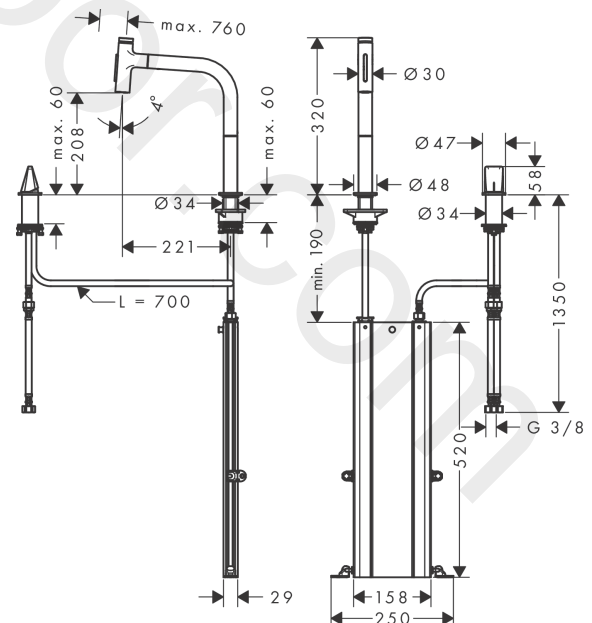

Scale drawing