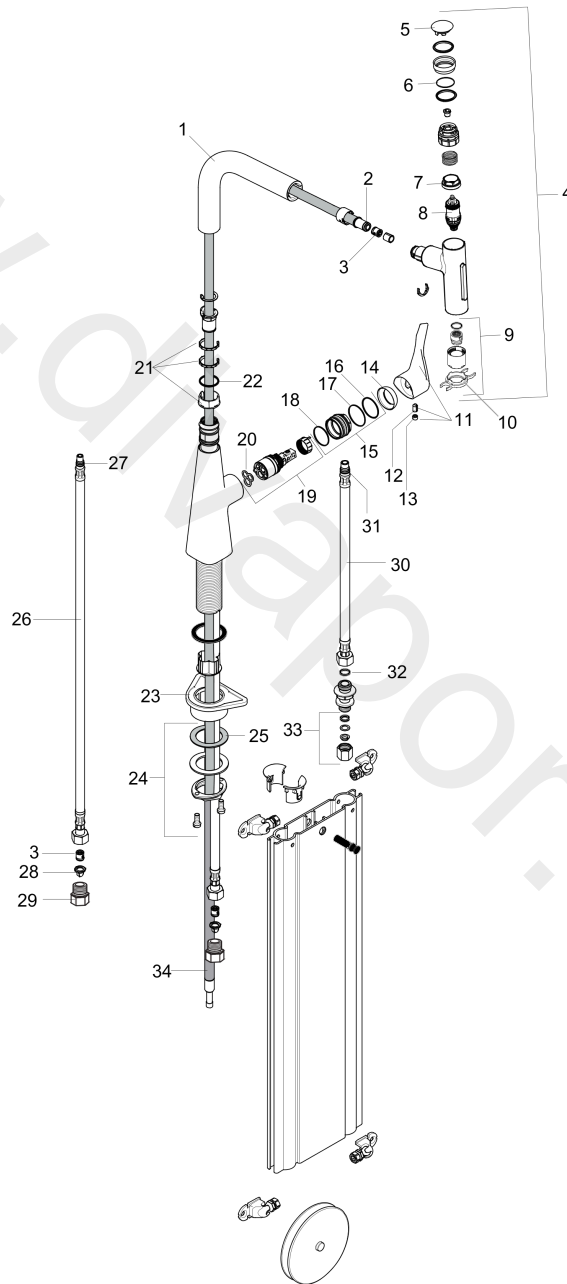

Metris Select**Single lever kitchen mixer 240, pull-out spray, 2jet, sBox**Finish: **Stainless Steel Optic** Article Number: **73817801****Description****product features**

- I-spout
- swivel range adjustable in 2 steps to 110° or 150°
- laminar spray, shower spray
- lockable shower spray, spray returns through pressing spray diverter and spray returns automatically through handle closing
- Select button for a comfortable start/stop of the water flow
- MagFit magnetic shower support
- maximum flow rate at 3 bar: 6,6 l/min
- ceramic cartridge
- connection type: G 3/8 compression
- temperature limitation adjustable
- integrated non-return valve
- suitable for continuous flow water heaters
- sBox for quiet, smooth and protected hose guidance in the cabinet, under the countertop
- extension length up to 76 cm

Technology**Product image**

Metris Select
Single lever kitchen mixer 240, pull-out spray, 2jet, sBox
 Finish: **Stainless Steel Optic** Article Number: **73817801**

Exploded Drawing

Year of production: >07/19