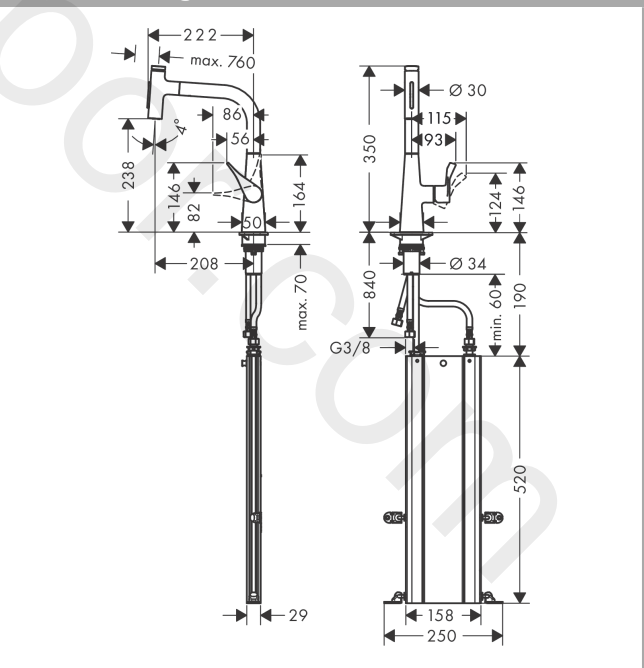

Scale drawing