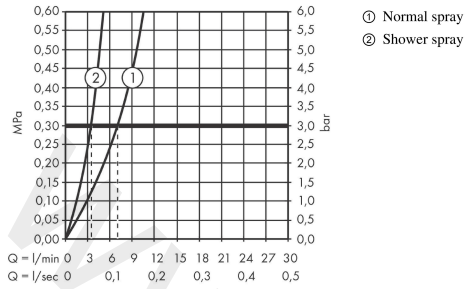

Metris Select M71

Single lever kitchen mixer 240, pull-out spray, 2jet, sBox

Finish: **Stainless Steel Finish**

Article Number: **73817800**

Flowchart

www.divapor.com