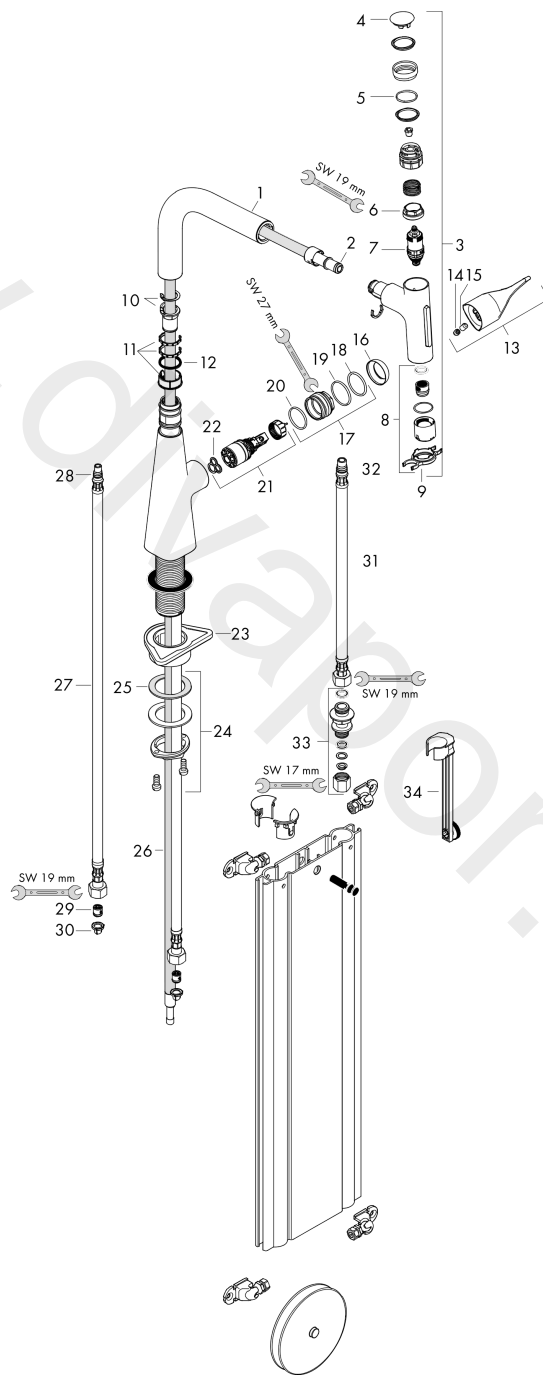

Exploded Drawing

Year of production: >01/19

Metris Select M71

Single lever kitchen mixer 240, pull-out spray, 2jet, sBox

Finish: **Stainless Steel Finish** Article Number: **73817800**

Spare part list

Year of production: >01/19

Pos.	Description	Article Number	Price	PU
1	spout cpl.	93175800	£ 224,00	1
2	O-ring 8x2	98112000	£ 3,30	1
3	handspray	93412800	£ 420,00	1
4	cover	92566800	£ 25,00	1
5	O-Ring 14x1,5	98201000	£ 3,30	1
6	nut	92567000	£ 20,50	1
7	shut off unit	98463000	£ 51,00	1
8	spray former	93342000	£ 51,00	1
9	service tool	95910000	£ 9,00	1
10	set of lever collars	98365000	£ 9,00	1
11	O-ring 21x2,5	98211000	£ 3,30	1
12	handle	93170800	£ 96,00	1
13	hollow set screw M6x10 DIN 916	96029000	£ 3,30	1
14	screw cover	95704000	£ 3,30	1
15	flange	95493800	£ 35,00	1
16	nut	98864000	£ 43,00	1
17	O-ring 23x2	98398000	£ 3,30	1
18	O-ring 27x1,5	92527000	£ 13,30	1
19	O-ring 25x1,5	98146000	£ 3,30	1
20	cartridge, assy	97685000	£ 64,00	1
21	seal	98865000	£ 35,00	1
22	support	97523000	£ 6,10	1
23	fixing set (Ø 34)	95049000	£ 16,10	1
24	lever collar	97548000	£ 3,30	1
25	hose	93188000	£ 137,00	1
26	connection hose 900 mm M8x0,75 G3/8	95372000	£ 35,00	1
27	O-ring 7x1,5	98422000	£ 3,30	1
28	non return valve DW 10	96456000	£ 9,00	1
29	filter packing	95291000	£ 13,30	1
30	connection hose 450 mm M10x1 G3/8	96507000	£ 43,00	1
31	O-ring 8x1,75	97827000	£ 3,30	1
32	squeezing connection	96099000	£ 9,00	1
33	extension set	43333000	-	1
a	Grease	90920000	£ 16,10	1