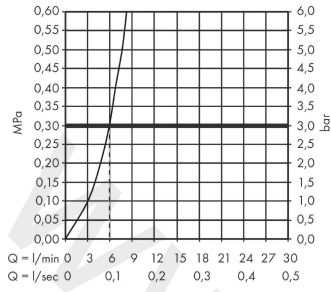

Metris Select M71

Single lever kitchen mixer 240, pull-out spray, 2jet, sBox

Finish: **Chrome** Article Number: **73817007**

Description

product features

- consists of: single lever kitchen mixer, hose box
- ComfortZone 240
- I-spout
- swivel range adjustable in 2 steps to 110° or 150°
- laminar spray, shower spray
- lockable shower spray, spray returns through pressing spray diverter and spray returns automatically through handle closing
- Select button for a comfortable start/stop of the water flow
- MagFit magnetic shower support
- connection dimension: DN15
- maximum flow rate at 3 bar: 6 l/min
- ceramic cartridge
- connection type: G 3/8 connections
- temperature limitation adjustable
- integrated non-return valve
- suitable for continuous flow water heaters
- sBox for quiet, smooth and protected hose guidance in the cabinet, under the countertop
- extension length up to 76 cm

Technology

Product image

Scale drawing

Metris Select M71
Single lever kitchen mixer 240, pull-out spray, 2jet, sBox
 Finish: **Chrome** Article Number: **73817007**

Flowchart

Metris Select M71
Single lever kitchen mixer 240, pull-out spray, 2jet, sBox
 Finish: **Chrome** Article Number: **73817007**