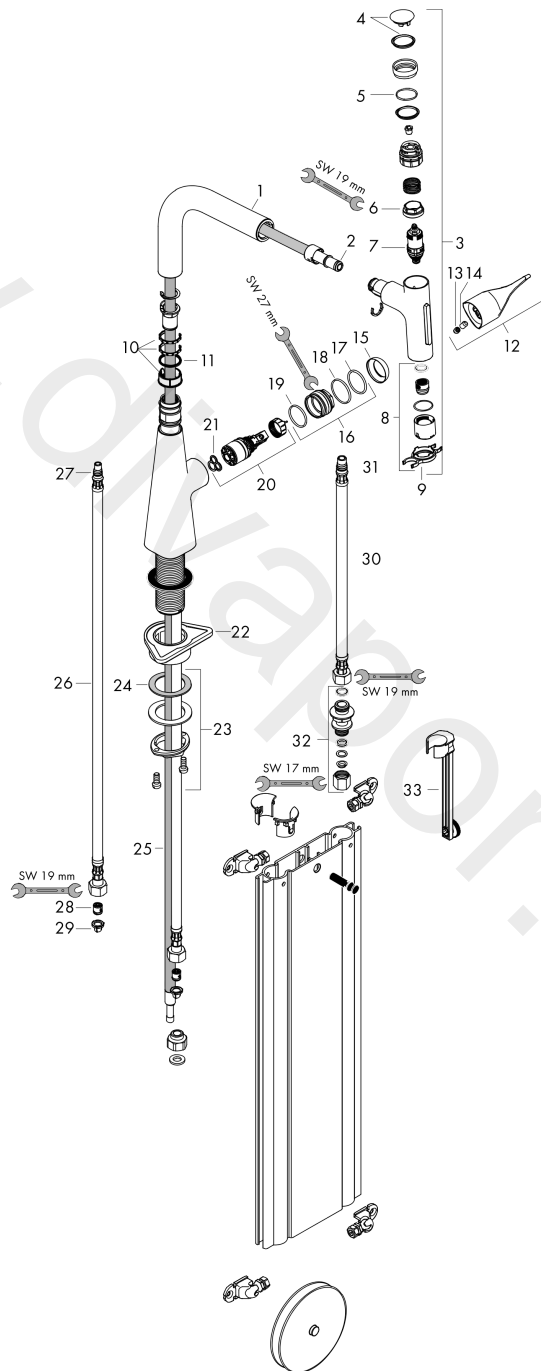

Metris Select M71
Single lever kitchen mixer 240, pull-out spray, 2jet, sBox
Finish: **Chrome** Article Number: **73817007**

Exploded Drawing

Year of production: >07/19

Metris Select M71

Single lever kitchen mixer 240, pull-out spray, 2jet, sBox

Finish: **Chrome** Article Number: **73817007**

Spare part list

Year of production: >07/19

Pos.	Description	Article Number	Price	PU
1	spout cpl.	93175000	£ 137,00	1
2	O-ring 8x2	98112000	£ 3,30	1
3	handspray	93412000	£ 275,00	1
4	cover	92566880	£ 20,50	1
5	O-Ring 14x1,5	98201000	£ 3,30	1
6	nut	92567000	£ 20,50	1
7	shut off unit	98463000	£ 51,00	1
8	spray former	93342000	£ 51,00	1
9	service tool	95910000	£ 9,00	1
10	set of lever collars	98365000	£ 9,00	1
11	O-ring 21x2,5	98211000	£ 3,30	1
12	handle	93170000	£ 64,00	1
13	hollow set screw M6x10 DIN 916	96029000	£ 3,30	1
14	screw cover	95704000	£ 3,30	1
15	flange	98863000	£ 51,00	1
16	nut	98864000	£ 43,00	1
17	O-ring 23x2	98398000	£ 3,30	1
18	O-ring 27x1,5	92527000	£ 13,30	1
19	O-ring 25x1,5	98146000	£ 3,30	1
20	cartridge, assy	97685000	£ 64,00	1
21	seal	98865000	£ 35,00	1
22	support	97523000	£ 6,10	1
23	fixing set (Ø 34)	95049000	£ 16,10	1
24	lever collar	97548000	£ 3,30	1
25	hose	93188000	£ 137,00	1
26	connection hose 900 mm M8x0,75 G3/8	95372000	£ 35,00	1
27	O-ring 7x1,5	98422000	£ 3,30	1
28	non return valve DW 10	96456000	£ 9,00	1
29	filter packing	95291000	£ 13,30	1
30	connection hose 450 mm M10x1 G3/8	96507000	£ 43,00	1
31	O-ring 8x1,75	97827000	£ 3,30	1
32	squeezing connection	96099000	£ 9,00	1
33	extension set	43333000	£ 30,00	1
a	Grease	90920000	£ 16,10	1