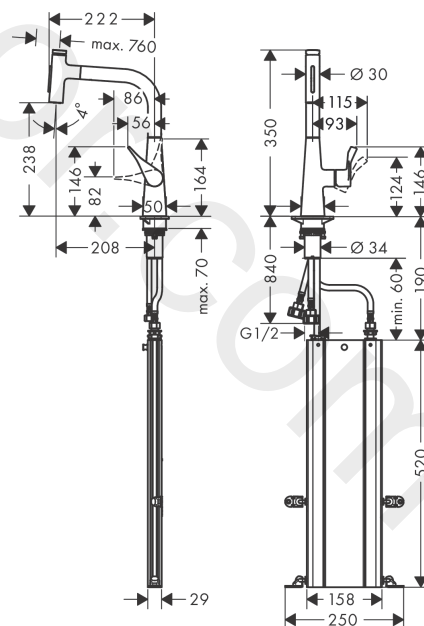

Scale drawing