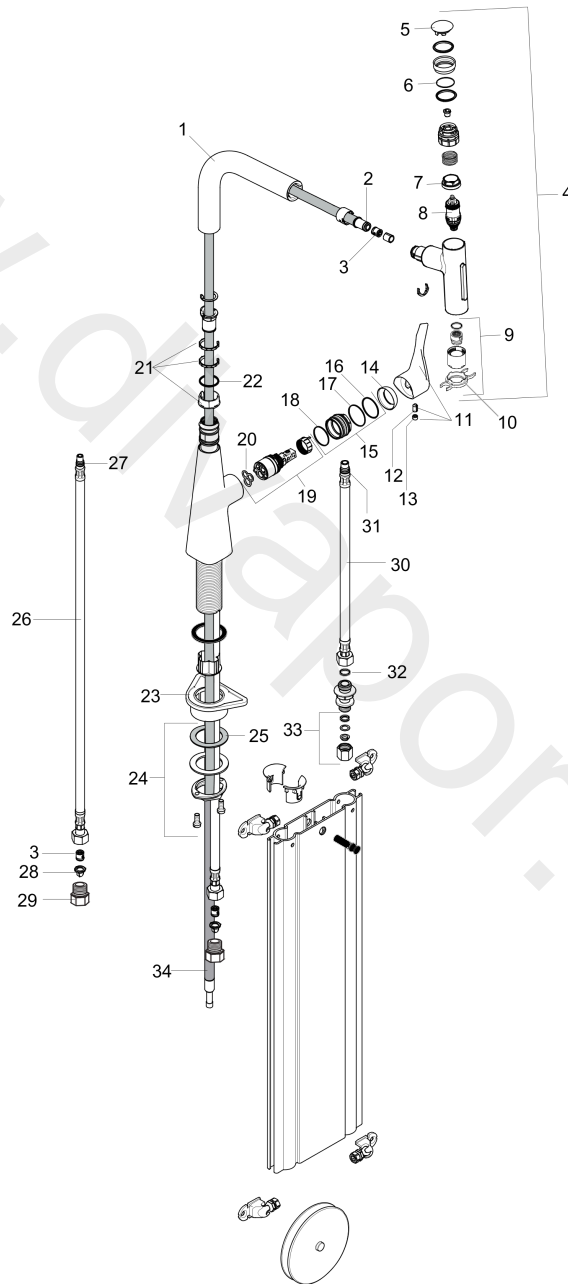

Metris Select
Single lever kitchen mixer 240, pull-out spray, 2jet, sBox
Finish: **Chrome** Article Number: **73817001**

Exploded Drawing

Year of production: >07/19

Metris Select

Single lever kitchen mixer 240, pull-out spray, 2jet, sBox

Finish: **Chrome** Article Number: **73817001**

Spare part list

Year of production: >07/19

Pos.	Description	Article Number	Price	PU
1	spout cpl.	93175000	£ 137,00	1
2	O-ring 8x2	98112000	£ 3,30	1
3	non return valve DW 10	96456000	£ 9,00	1
4	handspray	93412001	£ 275,00	1
5	cover	92566000	£ 16,10	1
6	O-Ring 14x1,5	98201000	£ 3,30	1
7	nut	92567000	£ 20,50	1
8	shut off unit	98463000	£ 51,00	1
9	spray former	93342000	£ 51,00	1
10	service tool	95910000	£ 9,00	1
11	handle	93170000	£ 64,00	1
12	hollow set screw M6x10 DIN 916	96029000	£ 3,30	1
13	screw cover	95704000	£ 3,30	1
14	flange	95493000	£ 20,50	1
15	nut	98864000	£ 43,00	1
16	O-ring 23x2	98398000	£ 3,30	1
17	O-ring 27x1,5	92527000	£ 13,30	1
18	O-ring 25x1,5	98146000	£ 3,30	1
19	cartridge, assy	97685000	£ 64,00	1
20	seal	98865000	£ 35,00	1
21	set of lever collars	98365000	£ 9,00	1
22	O-ring 21x2,5	98211000	£ 3,30	1
23	support	97523000	£ 6,10	1
24	fixing set (Ø 34)	95049000	£ 16,10	1
25	lever collar	97548000	£ 3,30	1
26	connection hose 900 mm M8x0,75 G3/8	95372000	£ 35,00	1
27	O-ring 7x1,5	98422000	£ 3,30	1
28	filter packing	95291000	£ 13,30	1
29	adapter for connection hose	88802000	-	1
30	connection hose 450 mm M10x1 G3/8	96507000	£ 43,00	1
31	O-ring 8x1,75	97827000	£ 3,30	1
32	sealing set	95581000	£ 6,10	1
33	squeezing connection	96099000	£ 9,00	1
34	hose	93188000	£ 137,00	1
a	extension set	43333000	£ 30,00	1