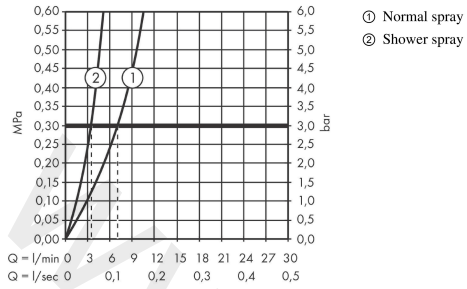

Metris Select M71
Single lever kitchen mixer 240, pull-out spray, 2jet, sBox
 Finish: **Chrome** Article Number: **73817000**

Flowchart

www.divapor.com

Metris Select M71
Single lever kitchen mixer 240, pull-out spray, 2jet, sBox
 Finish: **Chrome** Article Number: **73817000**