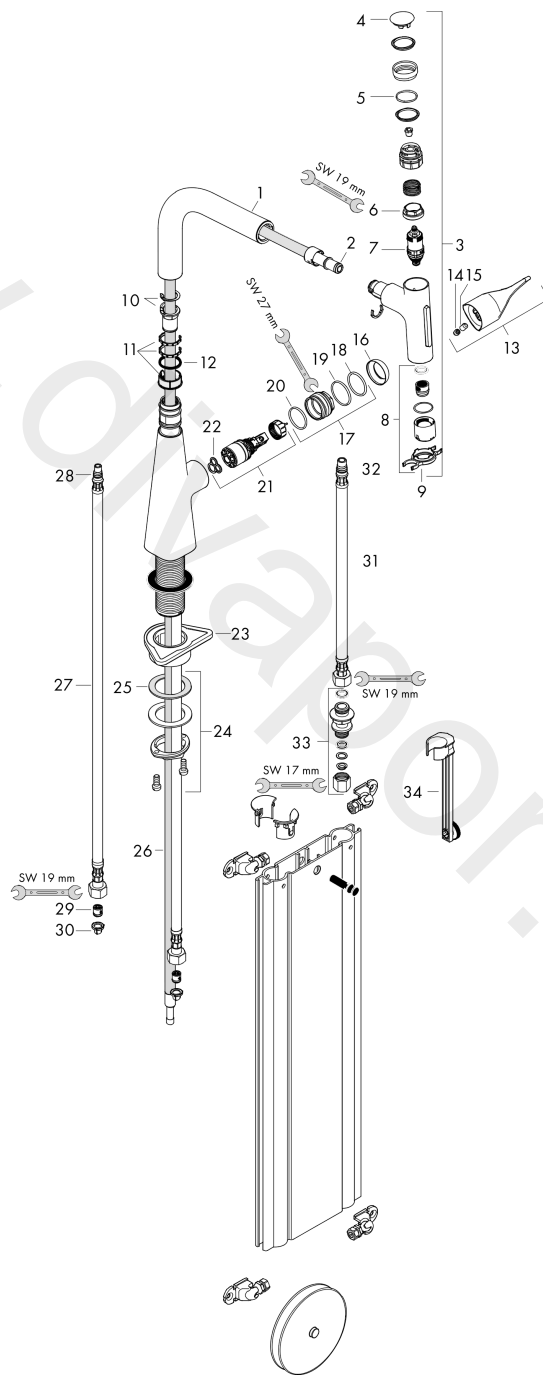

Metris Select M71
Single lever kitchen mixer 240, pull-out spray, 2jet, sBox
 Finish: **Chrome** Article Number: **73817000**

Flowchart

www.divapor.com

Metris Select M71
Single lever kitchen mixer 240, pull-out spray, 2jet, sBox
 Finish: **Chrome** Article Number: **73817000**

Exploded Drawing

Year of production: >01/19

Metris Select M71

Single lever kitchen mixer 240, pull-out spray, 2jet, sBox

Finish: **Chrome** Article Number: **73817000**

Spare part list

Year of production: >01/19

Pos.	Description	Article Number	Price	PU
1	spout cpl.	93175000	£ 137,00	1
2	O-ring 8x2	98112000	£ 3,30	1
3	handspray	93412000	£ 275,00	1
4	cover	92566880	£ 20,50	1
5	O-Ring 14x1,5	98201000	£ 3,30	1
6	nut	92567000	£ 20,50	1
7	shut off unit	98463000	£ 51,00	1
8	spray former	93342000	£ 51,00	1
9	service tool	95910000	£ 9,00	1
10	set of lever collars	98365000	£ 9,00	1
11	O-ring 21x2,5	98211000	£ 3,30	1
12	handle	93170000	£ 64,00	1
13	hollow set screw M6x10 DIN 916	96029000	£ 3,30	1
14	screw cover	95704000	£ 3,30	1
15	flange	95493000	£ 20,50	1
16	nut	98864000	£ 43,00	1
17	O-ring 23x2	98398000	£ 3,30	1
18	O-ring 27x1,5	92527000	£ 13,30	1
19	O-ring 25x1,5	98146000	£ 3,30	1
20	cartridge, assy	97685000	£ 64,00	1
21	seal	98865000	£ 35,00	1
22	support	97523000	£ 6,10	1
23	fixing set (Ø 34)	95049000	£ 16,10	1
24	lever collar	97548000	£ 3,30	1
25	hose	93188000	£ 137,00	1
26	connection hose 900 mm M8x0,75 G3/8	95372000	£ 35,00	1
27	O-ring 7x1,5	98422000	£ 3,30	1
28	non return valve DW 10	96456000	£ 9,00	1
29	filter packing	95291000	£ 13,30	1
30	connection hose 450 mm M10x1 G3/8	96507000	£ 43,00	1
31	O-ring 8x1,75	97827000	£ 3,30	1
32	squeezing connection	96099000	£ 9,00	1
33	extension set	43333000	-	1
a	Grease	90920000	£ 16,10	1