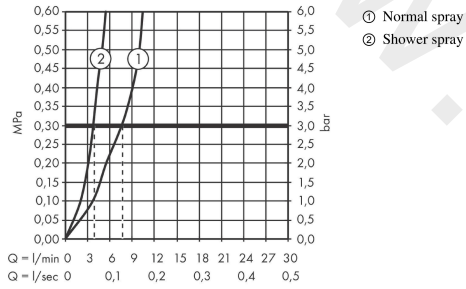

Metris Select M71
Single lever kitchen mixer 320, pull-out spray, 2jet, sBox
Finish: **Stainless Steel Finish** Article Number: **73816800**

Flowchart