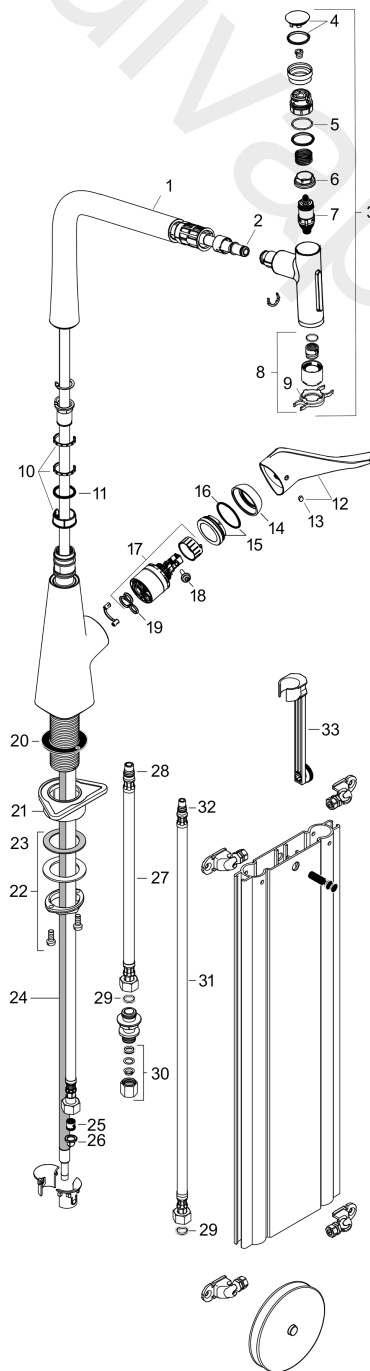

Metris Select M71
Single lever kitchen mixer 320, pull-out spray, 2jet, sBox
Finish: **Stainless Steel Finish** Article Number: **73816800**

Exploded Drawing

Year of production: >01/19

Metris Select M71
Single lever kitchen mixer 320, pull-out spray, 2jet, sBox
Finish: **Stainless Steel Finish** Article Number: **73816800**

Spare part list

Year of production: >01/19

Pos.	Description	Article Number	Price	PU
1	spout cpl.	92736800	£ 224,00	1
2	O-ring 8x2	98112000	£ 3,30	1
3	handspray	93411800	£ 420,00	1
4	cover	92566800	£ 25,00	1
5	O-Ring 14x1,5	98201000	£ 3,30	1
6	nut	92567000	£ 20,50	1
7	shut off unit	98463000	£ 51,00	1
8	spray former	93342000	£ 51,00	1
9	service tool	95910000	£ 9,00	1
10	set of lever collars	98365000	£ 9,00	1
11	O-ring 21x2,5	98211000	£ 3,30	1
12	handle	98455800	£ 96,00	1
13	screw cover	96338000	£ 3,30	1
14	flange	95498800	£ 25,00	1
15	nut	97209000	£ 16,10	1
16	O-Ring 32x2	98193000	£ 3,30	1
17	cartridge, assy	92730000	£ 35,00	1
18	locking screw for handle	95140000	£ 6,10	1
19	seal	95008000	£ 9,00	1
20	seal	92582000	£ 3,30	1
21	support	97523000	£ 6,10	1
22	fixing set (Ø 34)	95049000	£ 16,10	1
23	lever collar	97548000	£ 3,30	1
24	hose	93188000	£ 137,00	1
25	non return valve DW 10	96456000	£ 9,00	1
26	filter packing	95291000	£ 13,30	1
27	connection hose 450 mm M10x1 G3/8	96507000	£ 43,00	1
28	O-ring 7x1,5	98422000	£ 3,30	1
29	sealing set	95581000	£ 6,10	1
30	squeezing connection	96099000	£ 9,00	1
31	connection hose 900 mm M8x0,75 G3/8	95372000	£ 35,00	1
32	O-ring 8x1,75	97827000	£ 3,30	1
33	extension set	43333000	-	1