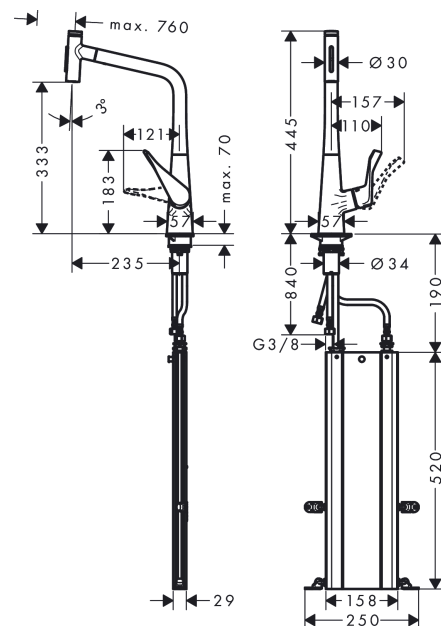

Scale drawing