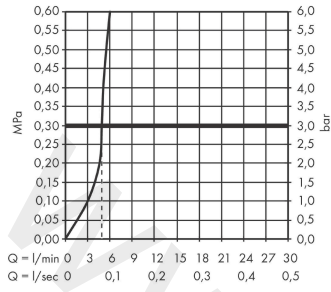

Technology

Product image

Scale drawing

Metris Select M71
Single lever kitchen mixer 320, pull-out spray, 2jet, sBox
 Finish: **Chrome** Article Number: **73816007**

Flowchart

www.divapor.com

Metris Select M71
Single lever kitchen mixer 320, pull-out spray, 2jet, sBox
 Finish: **Chrome** Article Number: **73816007**