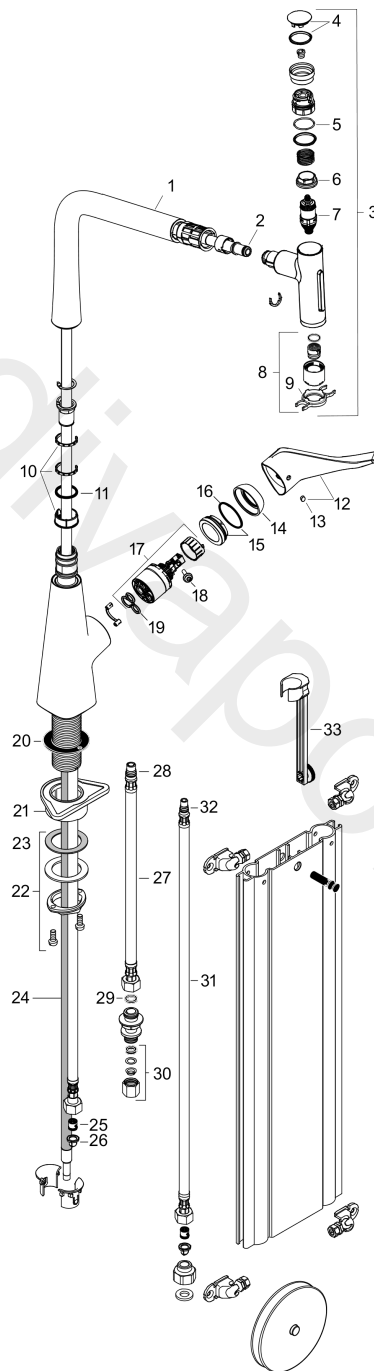

Exploded Drawing

Year of production: >10/19

Metris Select M71

Single lever kitchen mixer 320, pull-out spray, 2jet, sBox

Finish: **Chrome** Article Number: **73816007**

Spare part list

Year of production: >10/19

Pos.	Description	Article Number	Price	PU
1	spout cpl.	92736000	£ 137,00	1
2	O-ring 8x2	98112000	£ 3,30	1
3	handspray	93411000	£ 275,00	1
4	cover	92566880	£ 20,50	1
5	O-Ring 14x1,5	98201000	£ 3,30	1
6	nut	92567000	£ 20,50	1
7	shut off unit	98463000	£ 51,00	1
8	spray former	93342000	£ 51,00	1
9	service tool	95910000	£ 9,00	1
10	set of lever collars	98365000	£ 9,00	1
11	O-ring 21x2,5	98211000	£ 3,30	1
12	handle	98455000	£ 64,00	1
13	screw cover	96338000	£ 3,30	1
14	flange	95498000	£ 9,00	1
15	nut	97209000	£ 16,10	1
16	O-Ring 32x2	98193000	£ 3,30	1
17	cartridge, assy	92730000	£ 35,00	1
18	locking screw for handle	95140000	£ 6,10	1
19	seal	95008000	£ 9,00	1
20	seal	92582000	£ 3,30	1
21	support	97523000	£ 6,10	1
22	fixing set (Ø 34)	95049000	£ 16,10	1
23	lever collar	97548000	£ 3,30	1
24	hose	93188000	£ 137,00	1
25	non return valve DW 10	96456000	£ 9,00	1
26	filter packing	95291000	£ 13,30	1
27	connection hose 450 mm M10x1 G3/8	96507000	£ 43,00	1
28	O-ring 7x1,5	98422000	£ 3,30	1
29	sealing set	95581000	£ 6,10	1
30	squeezing connection	96099000	£ 9,00	1
31	connection hose 900 mm M8x0,75 G3/8	95372000	£ 35,00	1
32	O-ring 8x1,75	97827000	£ 3,30	1
33	extension set	43333000	£ 30,00	1
a	Grease	90920000	£ 16,10	1