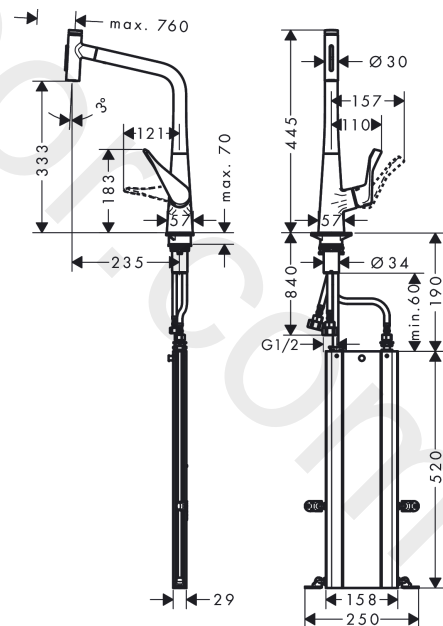

Scale drawing