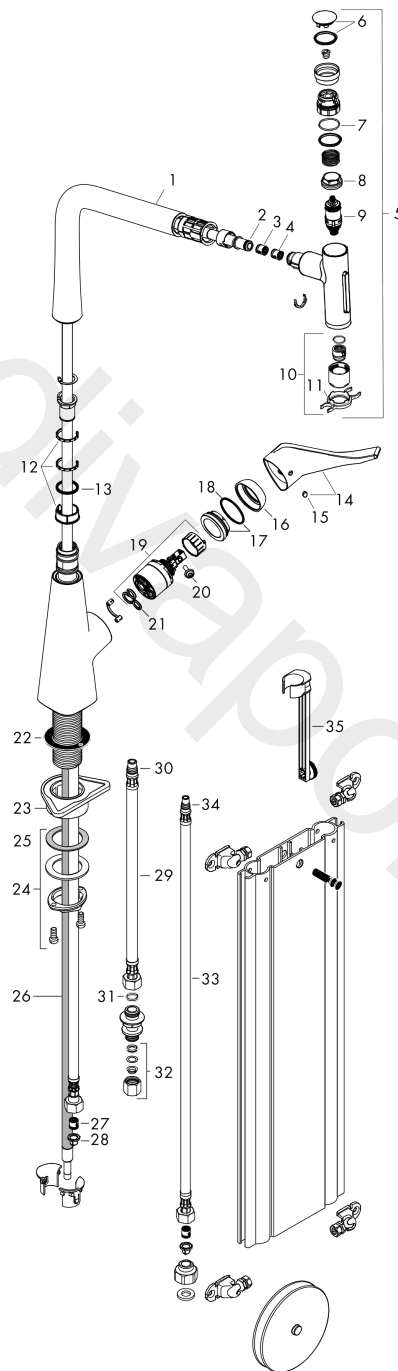

Metris Select M71
Single lever kitchen mixer 320, pull-out spray, 2jet, sBox
Finish: **Chrome** Article Number: **73816003**

Exploded Drawing

Year of production: >10/19

Metris Select M71

Single lever kitchen mixer 320, pull-out spray, 2jet, sBox

Finish: **Chrome** Article Number: **73816003**

Spare part list

Year of production: >10/19

Pos.	Description	Article Number	Price	PU
1	spout cpl.	92736000	£ 137,00	1
2	O-ring 8x2	98112000	£ 3,30	1
3	non return valve	95333000	£ 9,00	1
4	non return valve	95332000	£ 9,00	1
5	handspray	93411003	-	1
6	cover	92566880	£ 20,50	1
7	O-Ring 14x1,5	98201000	£ 3,30	1
8	nut	92567000	£ 20,50	1
9	shut off unit	98463000	£ 51,00	1
10	spray former	93342001	£ 43,00	1
11	service tool	95910000	£ 9,00	1
12	set of lever collars	98365000	£ 9,00	1
13	O-ring 21x2,5	98211000	£ 3,30	1
14	handle	98455000	£ 64,00	1
15	screw cover	96338000	£ 3,30	1
16	flange	95498000	£ 9,00	1
17	nut	97209000	£ 16,10	1
18	O-Ring 32x2	98193000	£ 3,30	1
19	cartridge, assy	92730000	£ 35,00	1
20	locking screw for handle	95140000	£ 6,10	1
21	seal	95008000	£ 9,00	1
22	seal	92582000	£ 3,30	1
23	support	97523000	£ 6,10	1
24	fixing set (Ø 34)	95049000	£ 16,10	1
25	lever collar	97548000	£ 3,30	1
26	hose	93188000	£ 137,00	1
27	non return valve DW 10	96456000	£ 9,00	1
28	filter packing	95291000	£ 13,30	1
29	connection hose 450 mm M10x1 G3/8	96507000	£ 43,00	1
30	O-ring 7x1,5	98422000	£ 3,30	1
31	squeezing connection	96099000	£ 9,00	1
32	sealing set	95581000	£ 6,10	1
33	connection hose 900 mm M8x0,75 G3/8	95372000	£ 35,00	1
34	O-ring 8x1,75	97827000	£ 3,30	1
35	extension set	43333000	£ 30,00	1
a	Grease	90920000	£ 16,10	1