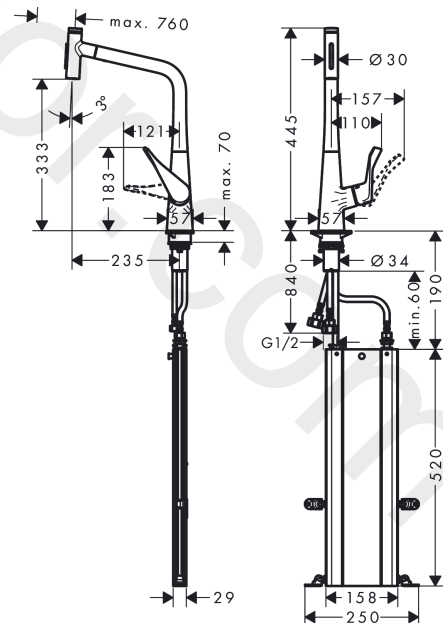

Scale drawing