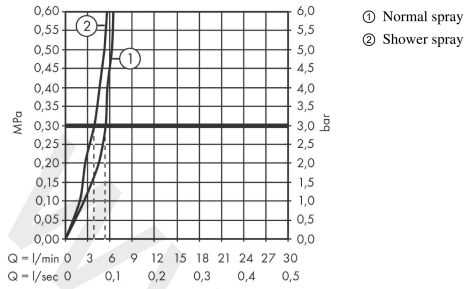

Metris Select M71

Single lever kitchen mixer 320, pull-out spray, 2jet, sBox

Finish: **Chrome** Article Number: **73816003**

Description

product features

- consists of: single lever kitchen mixer, hose box
- ComfortZone 320
- swivel range adjustable in 2 steps to 110° or 150°
- laminar spray, shower spray
- lockable shower spray, spray returns through pressing spray diverter and spray returns automatically through handle closing
- Select button for a comfortable start/stop of the water flow
- MagFit magnetic shower support
- connection dimension: DN15
- maximum flow rate at 3 bar: 5,5 l/min
- ceramic cartridge
- connection type: G 3/8 connections
- temperature limitation adjustable
- integrated non-return valve
- suitable for continuous flow water heaters
- sBox for quiet, smooth and protected hose guidance in the cabinet, under the countertop
- extension length up to 76 cm
- tap hole with Ø 35 mm required

Technology

Product image

Scale drawing

Metris Select M71
Single lever kitchen mixer 320, pull-out spray, 2jet, sBox
 Finish: **Chrome** Article Number: **73816003**

Flowchart

Metris Select M71
Single lever kitchen mixer 320, pull-out spray, 2jet, sBox
 Finish: **Chrome** Article Number: **73816003**