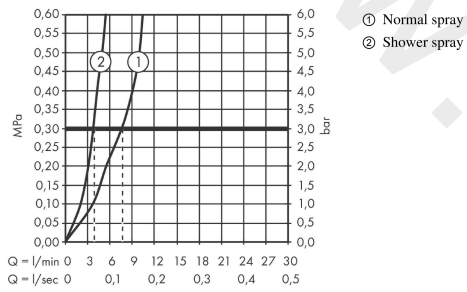

Metris Select M71
Single lever kitchen mixer 320, pull-out spray, 2jet, sBox
 Finish: **Chrome** Article Number: **73816000**

Flowchart

Metris Select M71
Single lever kitchen mixer 320, pull-out spray, 2jet, sBox
 Finish: **Chrome** Article Number: **73816000**