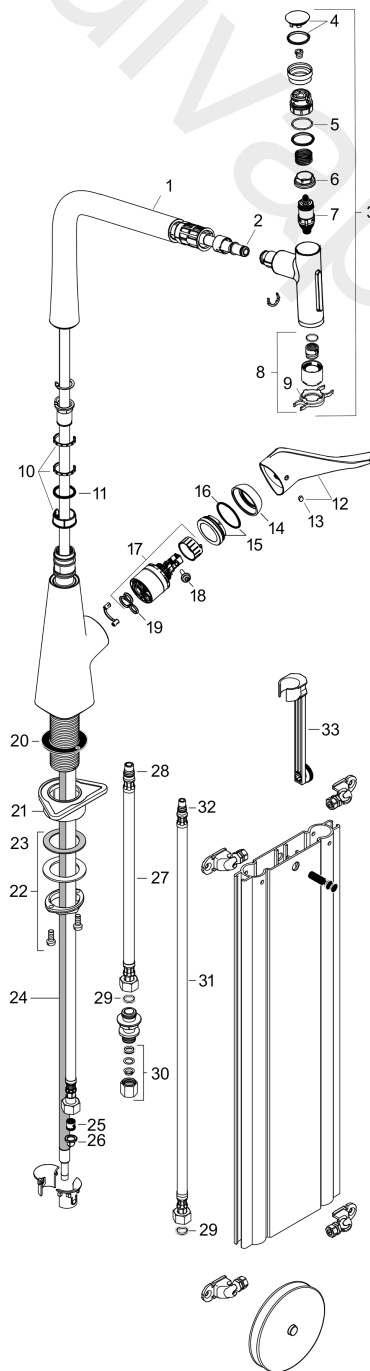

Metris Select M71
Single lever kitchen mixer 320, pull-out spray, 2jet, sBox
 Finish: **Chrome** Article Number: **73816000**

Flowchart

Metris Select M71
Single lever kitchen mixer 320, pull-out spray, 2jet, sBox
 Finish: **Chrome** Article Number: **73816000**

Exploded Drawing

Year of production: >01/19

Metris Select M71
Single lever kitchen mixer 320, pull-out spray, 2jet, sBox
 Finish: **Chrome** Article Number: **73816000**

Spare part list

Year of production: >01/19

Pos.	Description	Article Number	Price	PU
1	spout cpl.	92736000	£ 137,00	1
2	O-ring 8x2	98112000	£ 3,30	1
3	handspray	93411000	£ 275,00	1
4	cover	92566880	£ 20,50	1
5	O-Ring 14x1,5	98201000	£ 3,30	1
6	nut	92567000	£ 20,50	1
7	shut off unit	98463000	£ 51,00	1
8	spray former	93342000	£ 51,00	1
9	service tool	95910000	£ 9,00	1
10	set of lever collars	98365000	£ 9,00	1
11	O-ring 21x2,5	98211000	£ 3,30	1
12	handle	98455000	£ 64,00	1
13	screw cover	96338000	£ 3,30	1
14	flange	95498000	£ 9,00	1
15	nut	97209000	£ 16,10	1
16	O-Ring 32x2	98193000	£ 3,30	1
17	cartridge, assy	92730000	£ 35,00	1
18	locking screw for handle	95140000	£ 6,10	1
19	seal	95008000	£ 9,00	1
20	seal	92582000	£ 3,30	1
21	support	97523000	£ 6,10	1
22	fixing set (Ø 34)	95049000	£ 16,10	1
23	lever collar	97548000	£ 3,30	1
24	hose	93188000	£ 137,00	1
25	non return valve DW 10	96456000	£ 9,00	1
26	filter packing	95291000	£ 13,30	1
27	connection hose 450 mm M10x1 G3/8	96507000	£ 43,00	1
28	O-ring 7x1,5	98422000	£ 3,30	1
29	sealing set	95581000	£ 6,10	1
30	squeezing connection	96099000	£ 9,00	1
31	connection hose 900 mm M8x0,75 G3/8	95372000	£ 35,00	1
32	O-ring 8x1,75	97827000	£ 3,30	1
33	extension set	43333000	£ 30,00	1
a	Grease	90920000	£ 16,10	1