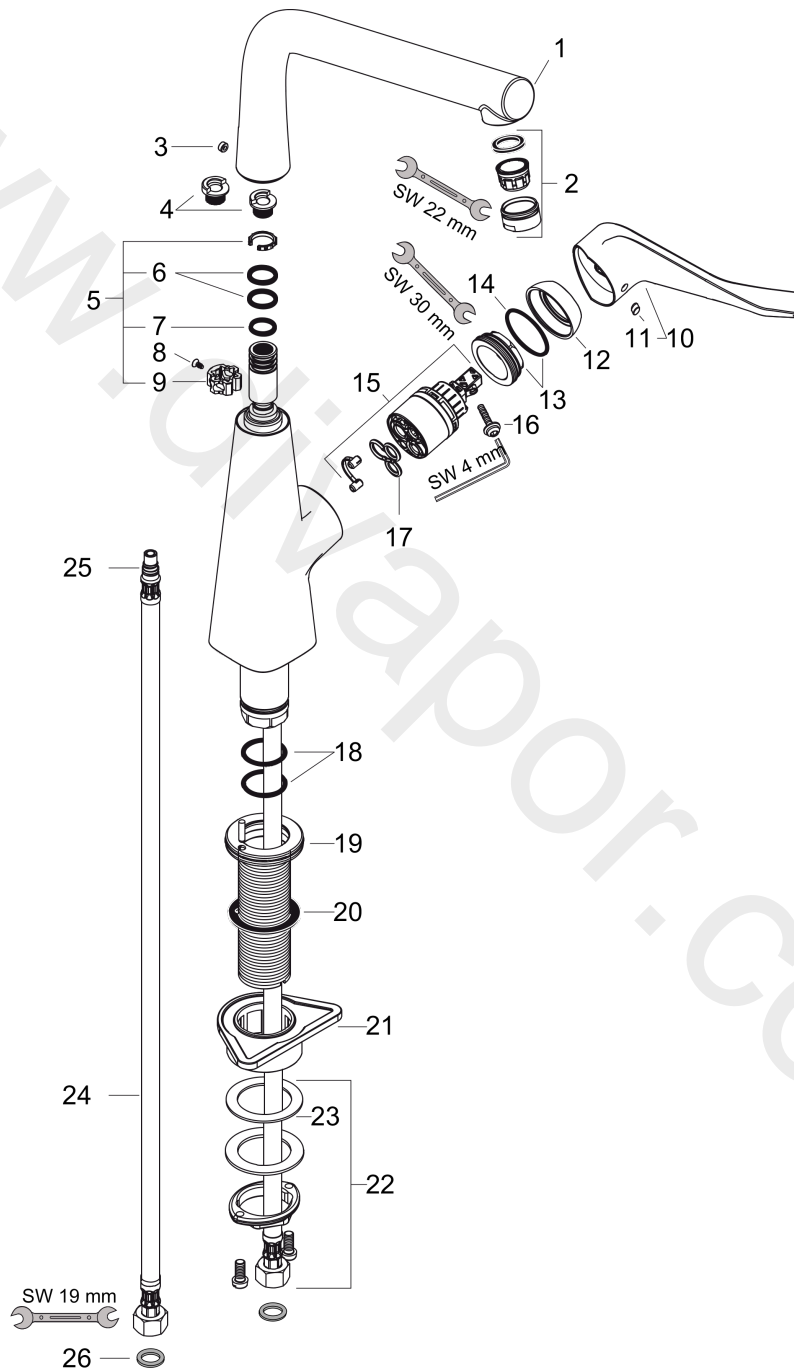

Metris M71

Single lever kitchen mixer 320, installation in front of a window, 1jet

Surfaces: Article Number: **73814000**

Exploded Drawing

Year of production: **04/17 - 12/20**

Metris M71**Single lever kitchen mixer 320, installation in front of a window, 1jet**Surfaces: Article Number: **73814000****Spare part list**Year of production: **04/17 - 12/20**

| Pos. | Description | Article Number | Price | PU |
|------|-------------------------------------|----------------|----------|----|
| 1 | spout cpl. | 98454000 | £ 370,00 | 1 |
| 2 | aerator laminar M24x1 (15 l/min) | 92517000 | £ 20,50 | 1 |
| 3 | screw cover | 95181000 | £ 3,30 | 1 |
| 4 | set of locating rings (110° / 150°) | 98486000 | £ 16,10 | 1 |
| 5 | sealing set | 92646000 | £ 20,50 | 1 |
| 6 | O-Ring 14x2,5 | 98189000 | £ 3,30 | 1 |
| 7 | O-ring 11x3 | 92481000 | £ 3,30 | 1 |
| 8 | screw | 97662000 | £ 9,00 | 1 |
| 9 | axialring | 97558000 | £ 3,30 | 1 |
| 10 | handle | 98455000 | £ 64,00 | 1 |
| 11 | screw cover | 96338000 | £ 3,30 | 1 |
| 12 | flange | 95498000 | £ 9,00 | 1 |
| 13 | nut | 97209000 | £ 16,10 | 1 |
| 14 | O-Ring 32x2 | 98193000 | £ 3,30 | 1 |
| 15 | cartridge, assy | 92730000 | £ 35,00 | 1 |
| 16 | locking screw for handle | 95140000 | £ 6,10 | 1 |
| 17 | seal | 95008000 | £ 9,00 | 1 |
| 18 | O-ring 24x2,5 | 98145000 | £ 3,30 | 1 |
| 19 | O-ring 45x2 | 92244000 | £ 3,30 | 1 |
| 20 | seal | 92582000 | £ 3,30 | 1 |
| 21 | support | 97523000 | £ 6,10 | 1 |
| 22 | fixing set (Ø 34) | 95049000 | £ 16,10 | 1 |
| 23 | lever collar | 97548000 | £ 3,30 | 1 |
| 24 | connection hose 900 mm M8x0,75 G3/8 | 98758000 | £ 35,00 | 1 |
| 25 | O-ring 7x1,5 | 98422000 | £ 3,30 | 1 |
| 26 | sealing set | 95581000 | £ 6,10 | 1 |