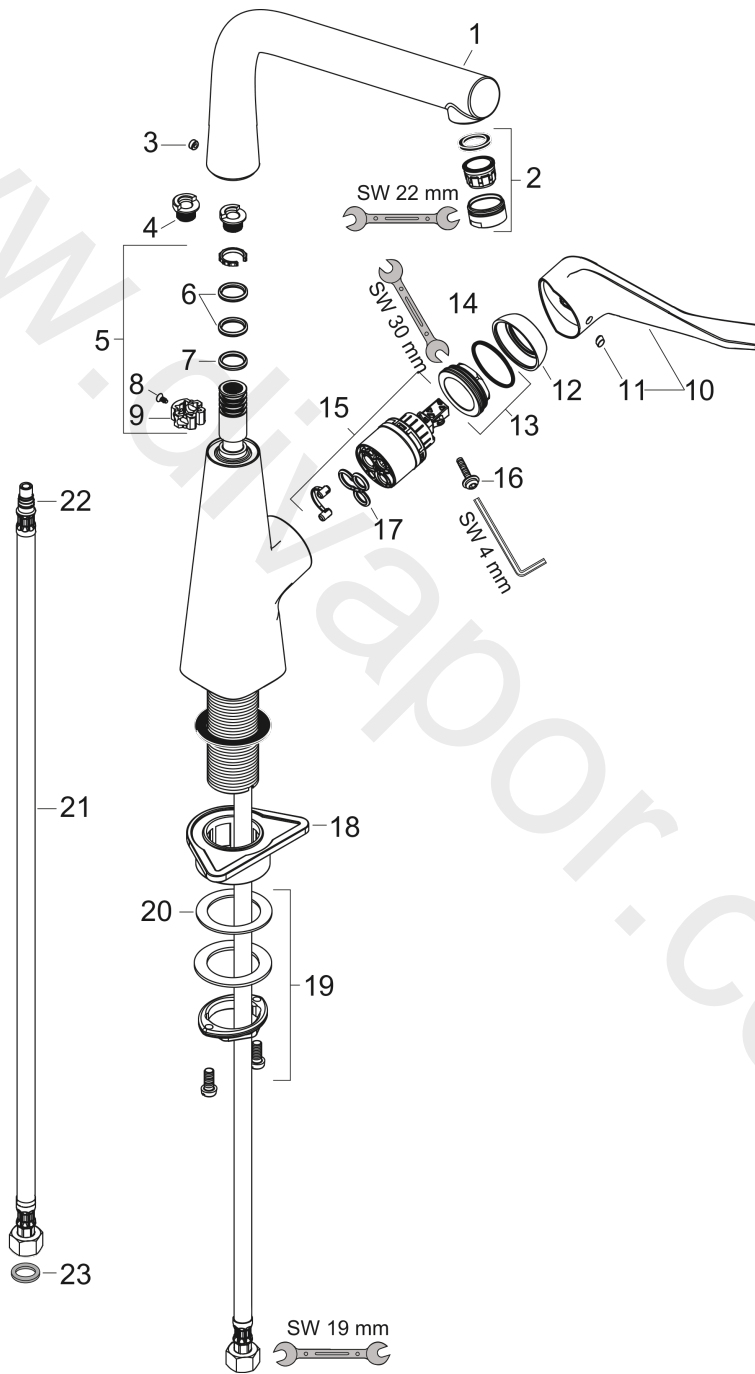

Metris M71

Single lever kitchen mixer 320, 1jet

Surfaces: Article Number: **73813800**

Exploded Drawing

Year of production: **04/17 - 12/20**

Metris M71**Single lever kitchen mixer 320, 1jet**Surfaces: Article Number: **73813800****Spare part list**Year of production: **04/17 - 12/20**

| Pos. | Description | Article Number | Price | PU |
|------|-------------------------------------|----------------|----------|----|
| 1 | spout cpl. | 98454800 | £ 585,00 | 1 |
| 2 | aerator laminar M24x1 (15 l/min) | 92517800 | £ 35,00 | 1 |
| 3 | screw cover | 95181000 | £ 3,30 | 1 |
| 4 | set of locating rings (110° / 150°) | 98486000 | £ 16,10 | 1 |
| 5 | sealing set | 92646000 | £ 20,50 | 1 |
| 6 | O-Ring 14x2,5 | 98189000 | £ 3,30 | 1 |
| 7 | O-ring 11x3 | 92481000 | £ 3,30 | 1 |
| 8 | screw | 97662000 | £ 9,00 | 1 |
| 9 | axialring | 97558000 | £ 3,30 | 1 |
| 10 | handle | 98455800 | £ 96,00 | 1 |
| 11 | screw cover | 96338000 | £ 3,30 | 1 |
| 12 | flange | 95498800 | £ 25,00 | 1 |
| 13 | nut | 97209000 | £ 16,10 | 1 |
| 14 | O-Ring 32x2 | 98193000 | £ 3,30 | 1 |
| 15 | cartridge, assy | 92730000 | £ 35,00 | 1 |
| 16 | locking screw for handle | 95140000 | £ 6,10 | 1 |
| 17 | seal | 95008000 | £ 9,00 | 1 |
| 18 | support | 97523000 | £ 6,10 | 1 |
| 19 | fixing set (Ø 34) | 95049000 | £ 16,10 | 1 |
| 20 | lever collar | 97548000 | £ 3,30 | 1 |
| 21 | connection hose 900 mm M8x0,75 G3/8 | 98758000 | £ 35,00 | 1 |
| 22 | O-ring 7x1,5 | 98422000 | £ 3,30 | 1 |
| 23 | sealing set | 95581000 | £ 6,10 | 1 |