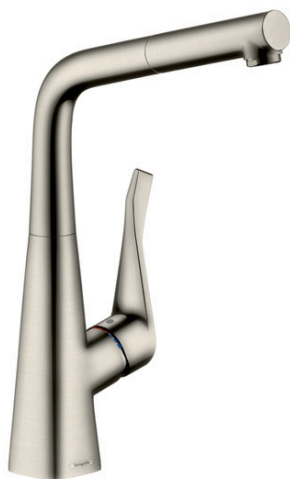

Metris M71

Single lever kitchen mixer 320, pull-out spout, 1jet, sBox

Finish: **Stainless Steel Finish** Article Number: **73812800**

Description

product features

- consists of: single lever kitchen mixer, hose box
- ComfortZone 320
- I-spout
- swivel range adjustable in 2 steps to 110° or 150°
- laminar spray
- MagFit magnetic shower support
- connection dimension: DN15
- maximum flow rate at 3 bar: 7,7 l/min
- ceramic cartridge
- connection type: G 3/8 connections
- temperature limitation adjustable
- integrated non-return valve
- suitable for continuous flow water heaters
- sBox for quiet, smooth and protected hose guidance in the cabinet, under the countertop
- extension length up to 76 cm
- significantly reduced splashing by soft start of the water flow

Article Details

Price excl. VAT

790,80 £

Technology

Product image

Scale drawing

Metris M71

Single lever kitchen mixer 320, pull-out spout, 1jet, sBox

Finish: **Stainless Steel Finish** Article Number: **73812800**

Flowchart

www.divapor.com

Metris M71
Single lever kitchen mixer 320, pull-out spout, 1jet, sBox
 Finish: **Stainless Steel Finish** Article Number: **73812800**

Exploded Drawing

Year of production: >04/17

Metris M71**Single lever kitchen mixer 320, pull-out spout, 1jet, sBox**Finish: **Stainless Steel Finish** Article Number: **73812800****Spare part list**

Year of production: >04/17