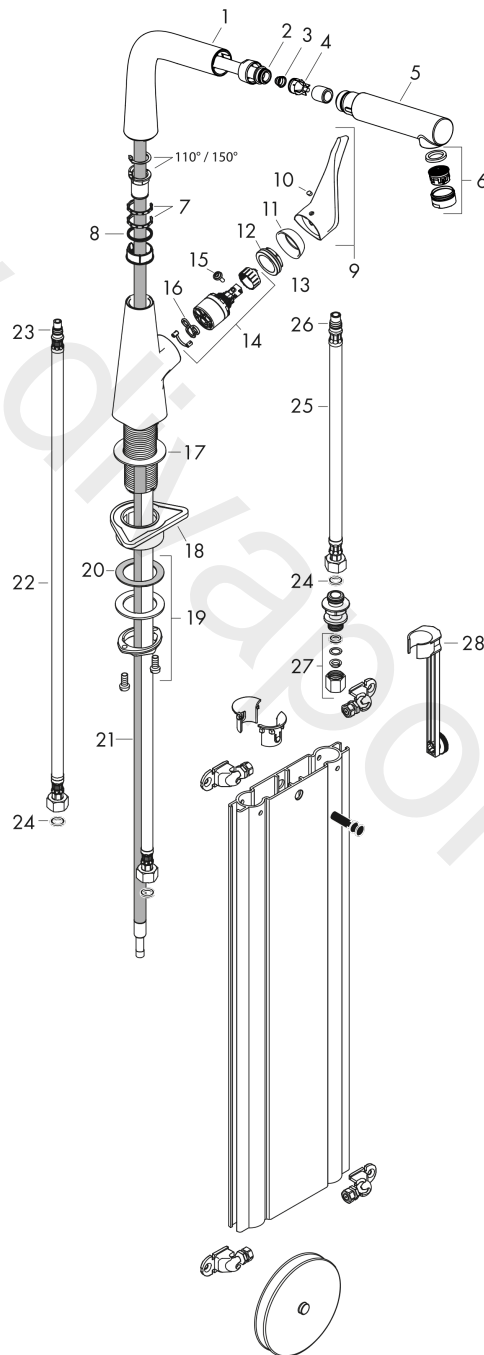

Metris M71
Single lever kitchen mixer 320, pull-out spout, 1jet, sBox
Finish: **Stainless Steel Finish** Article Number: **73812800**

Exploded Drawing

Year of production: >04/17

Metris M71

Single lever kitchen mixer 320, pull-out spout, 1jet, sBox

Finish: **Stainless Steel Finish** Article Number: **73812800**

Spare part list

Year of production: >04/17

Pos.	Description	Article Number	Price	PU
1	spout cpl.	92127800	£ 173,00	1
2	O-ring 11x2	98127000	£ 3,30	1
3	filter	97735000	£ 3,30	1
4	non return valve	96737000	£ 35,00	1
5	handspray	92128800	-	1
6	aerator laminar M24x1 (15 l/min)	92517800	£ 35,00	1
7	set of lever collars	98365000	£ 9,00	1
8	O-ring 21x2,5	98211000	£ 3,30	1
9	handle	98455800	£ 96,00	1
10	screw cover	96338000	£ 3,30	1
11	flange	95498800	£ 25,00	1
12	nut	97209000	£ 16,10	1
13	O-Ring 32x2	98193000	£ 3,30	1
14	cartridge, assy	92730000	£ 35,00	1
15	locking screw for handle	95140000	£ 6,10	1
16	seal	95008000	£ 9,00	1
17	seal	92582000	£ 3,30	1
18	support	97523000	£ 6,10	1
19	fixing set (Ø 34)	95049000	£ 16,10	1
20	lever collar	97548000	£ 3,30	1
21	hose	93191000	£ 96,00	1
22	connection hose 900 mm M8x0,75 G3/8	96316000	£ 43,00	1
23	O-ring 7x1,5	98422000	£ 3,30	1
24	sealing set	95581000	£ 6,10	1
25	connection hose 450 mm M10x1 G3/8	96507000	£ 43,00	1
26	O-ring 8x1,75	97827000	£ 3,30	1
27	squeezing connection	96099000	£ 9,00	1
28	extension set	43333000	-	1