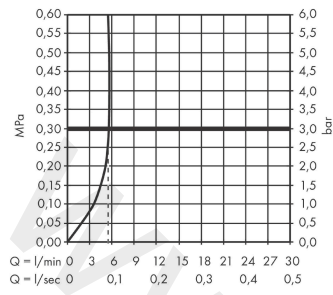

Metris M71

Single lever kitchen mixer 320, pull-out spout, 1jet, sBox

Finish: **Stainless Steel Finish** Article Number: **73812800**

Flowchart

www.divapor.com