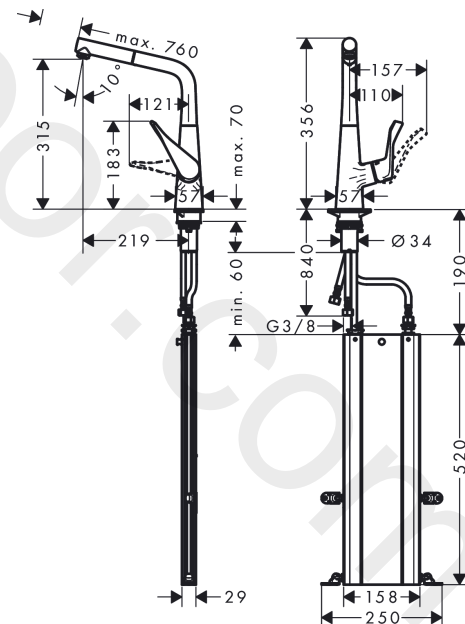

Scale drawing