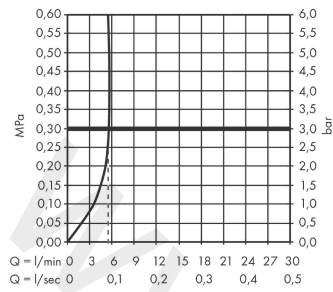

### Scale drawing

**Metris M71**

**Single lever kitchen mixer 320, pull-out spout, 1jet, sBox**

Finish: **Chrome** Article Number: **73812000**

**Flowchart**

www.divapor.com

**Metris M71**  
**Single lever kitchen mixer 320, pull-out spout, 1jet, sBox**  
 Finish: **Chrome** Article Number: **73812000**