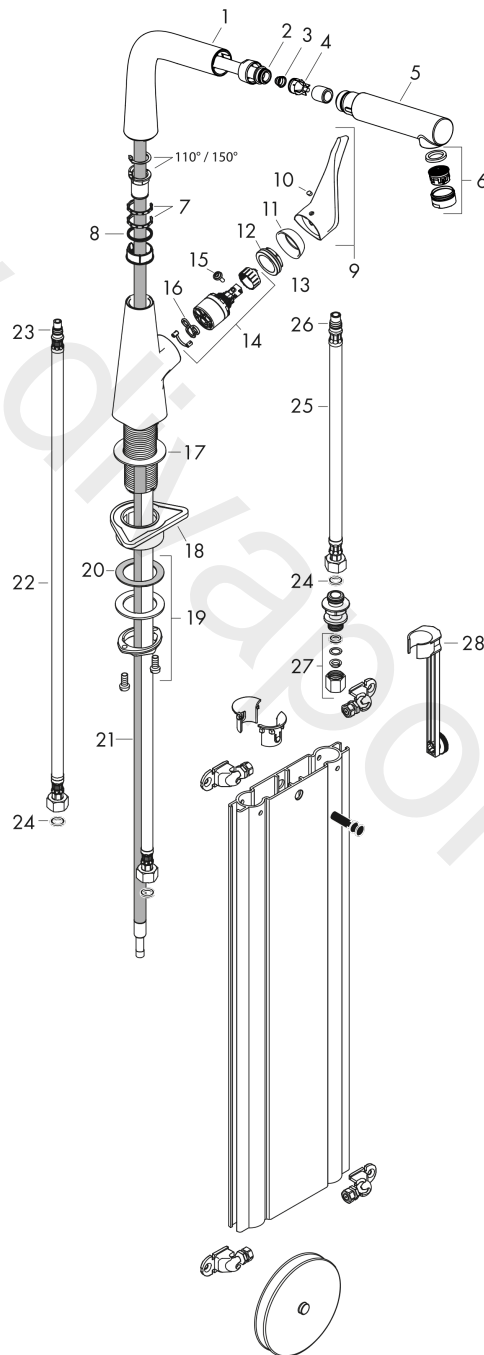

### Scale drawing

**Metris M71**

**Single lever kitchen mixer 320, pull-out spout, 1jet, sBox**

Finish: **Chrome** Article Number: **73812000**

**Flowchart**

www.divapor.com

**Metris M71**  
**Single lever kitchen mixer 320, pull-out spout, 1jet, sBox**  
 Finish: **Chrome** Article Number: **73812000**

Exploded Drawing

Year of production: >04/17

### Spare part list

Year of production: >04/17

Pos.	Description	Article Number	Price	PU
1	spout cpl.	92127000	£ 110,00	1
2	O-ring 11x2	98127000	£ 3,30	1
3	filter	97735000	£ 3,30	1
4	non return valve	96737000	£ 35,00	1
5	handspray	92128000	£ 96,00	1
6	aerator laminar M24x1 (15 l/min)	92517000	£ 20,50	1
7	set of lever collars	98365000	£ 9,00	1
8	O-ring 21x2,5	98211000	£ 3,30	1
9	handle	98455000	£ 64,00	1
10	screw cover	96338000	£ 3,30	1
11	flange	95498000	£ 9,00	1
12	nut	97209000	£ 16,10	1
13	O-Ring 32x2	98193000	£ 3,30	1
14	cartridge, assy	92730000	£ 35,00	1
15	locking screw for handle	95140000	£ 6,10	1
16	seal	95008000	£ 9,00	1
17	seal	92582000	£ 3,30	1
18	support	97523000	£ 6,10	1
19	fixing set (Ø 34)	95049000	£ 16,10	1
20	lever collar	97548000	£ 3,30	1
21	hose	93191000	£ 96,00	1
22	connection hose 900 mm M8x0,75 G3/8	96316000	£ 43,00	1
23	O-ring 7x1,5	98422000	£ 3,30	1
24	sealing set	95581000	£ 6,10	1
25	connection hose 450 mm M10x1 G3/8	96507000	£ 43,00	1
26	O-ring 8x1,75	97827000	£ 3,30	1
27	squeezing connection	96099000	£ 9,00	1
28	extension set	43333000	-	1