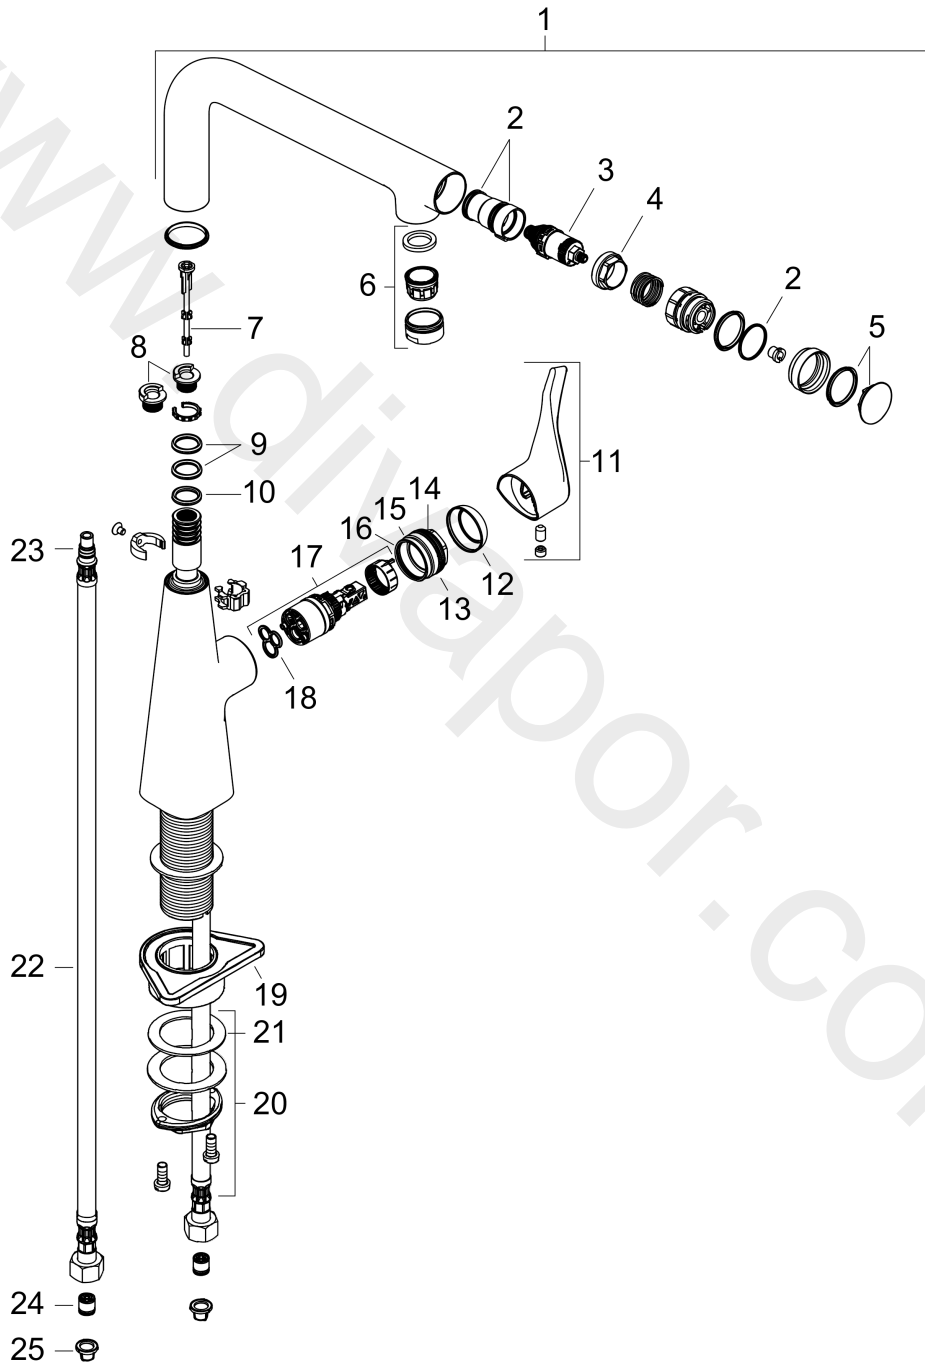

Metris Select M71

Single lever kitchen mixer 260, 1jet

Finish: **Chrome** Article Number: **73811000**

Description

product features

- ComfortZone 260
- swivel range adjustable in 3 steps 110°, 150° or 360°
- laminar spray
- Select button for a comfortable start/stop of the water flow
- connection dimension: DN15
- maximum flow rate at 3 bar: 8 l/min
- ceramic cartridge
- connection type: G 3/8 connections
- temperature limitation adjustable
- integrated non-return valve
- suitable for continuous flow water heaters
- significantly reduced splashing by soft start of the water flow
- tap hole with \varnothing 35 mm required

Exploded Drawing

Year of production: >07/18

Metris Select M71**Single lever kitchen mixer 260, 1jet**Finish: **Chrome** Article Number: **73811000****Spare part list**

Year of production: >07/18

Pos.	Description	Article Number	Price	PU
1	spout cpl.	92695000	£ 370,00	1
2	O-ring 17x1,5	98137000	£ 3,30	1
3	shut off unit	98463000	£ 51,00	1
4	nut	92567000	£ 20,50	1
5	cover	92566880	£ 20,50	1
6	aerator laminar M24x1 (15 l/min)	92517000	£ 20,50	1
7	tappet	92505000	£ 6,10	1
8	set of locating rings (110° / 150°)	98486000	£ 16,10	1
9	O-Ring 14x2,5	98189000	£ 3,30	1
10	O-ring 11x3	92481000	£ 3,30	1
11	handle	93170000	£ 64,00	1
12	flange	98863000	£ 51,00	1
13	nut	98864000	£ 43,00	1
14	O-ring 23x2	98398000	£ 3,30	1
15	O-ring 27x1,5	92527000	£ 13,30	1
16	O-ring 25x1,5	98146000	£ 3,30	1
17	cartridge, assy	97685000	£ 64,00	1
18	seal	98865000	£ 35,00	1
19	support	97523000	£ 6,10	1
20	fixing set (Ø 34)	95049000	£ 16,10	1
21	lever collar	97548000	£ 3,30	1
22	connection hose 900 mm M8x0,75 G3/8	95372000	£ 35,00	1
23	O-ring 7x1,5	98422000	£ 3,30	1
24	non return valve DW 10	96456000	£ 9,00	1
25	filter packing	95291000	£ 13,30	1