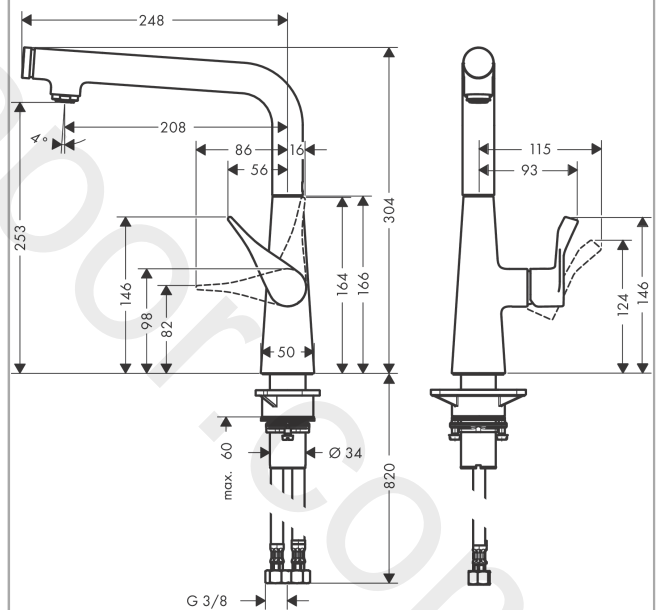

Scale drawing