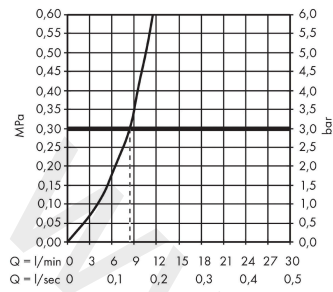

Metris Select M71
Single lever kitchen mixer 260, 1jet
Finish: **Chrome** Article Number: **73811000**

Flowchart

www.divapor.com