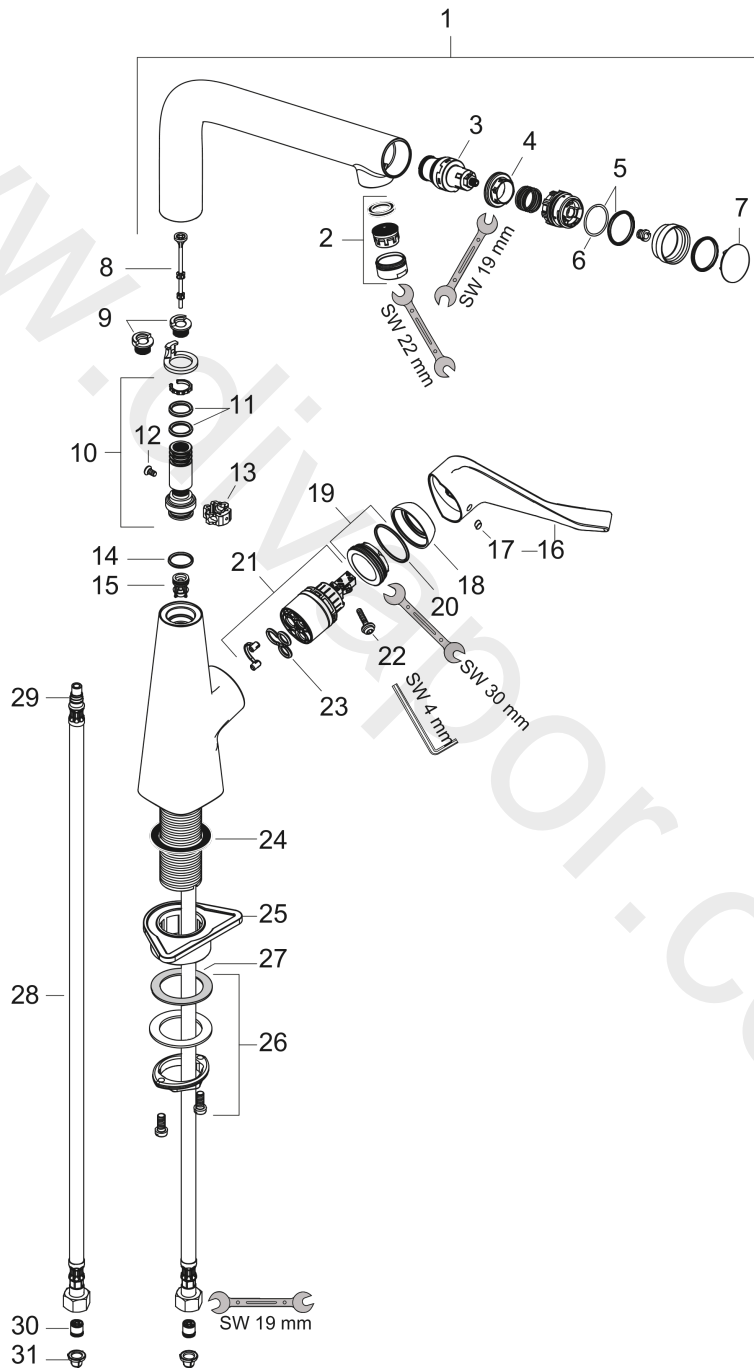

Metris Select M71
Single lever kitchen mixer 320, 1jet
 Surfaces: Article Number: **73810800**

Exploded Drawing

Year of production: **04/17 - 12/20**

Metris Select M71

Single lever kitchen mixer 320, 1jet

Surfaces: Article Number: **73810800**

Spare part list

Year of production: 04/17 - 12/20

Pos.	Description	Article Number	Price	PU
1	spout cpl.	92288800	£ 550,00	1
2	aerator laminar M24x1 (15 l/min)	92517000	£ 20,50	1
3	shut off unit	98462000	£ 110,00	1
4	nut	98368000	£ 13,30	1
5	sealing set	93115000	£ 13,30	1
6	O-ring 23x1,5	92287000	£ 3,30	1
7	cover	92289000	£ 13,30	1
8	tappet	92505000	£ 6,10	1
9	set of locating rings (110° / 150°)	98486000	£ 16,10	1
10	sealing set	92646000	£ 20,50	1
11	O-Ring 14x2,5	98189000	£ 3,30	1
12	screw	93272000	£ 3,30	1
13	axialring	97558000	£ 3,30	1
14	O-ring 16x2	98133000	£ 3,30	1
15	non return valve	95699000	£ 16,10	1
16	handle	98455800	£ 96,00	1
17	screw cover	96338000	£ 3,30	1
18	flange	95498800	£ 25,00	1
19	nut	97209000	£ 16,10	1
20	O-Ring 32x2	98193000	£ 3,30	1
21	cartridge, assy	92730000	£ 35,00	1
22	locking screw for handle	95140000	£ 6,10	1
23	seal	95008000	£ 9,00	1
24	seal	92582000	£ 3,30	1
25	support	97523000	£ 6,10	1
26	fixing set (Ø 34)	95049000	£ 16,10	1
27	lever collar	97548000	£ 3,30	1
28	connection hose 900 mm M8x0,75 G3/8	95372000	£ 35,00	1
29	O-ring 7x1,5	98422000	£ 3,30	1
30	non return valve DW 10	96456000	£ 9,00	1
31	filter packing	95291000	£ 13,30	1