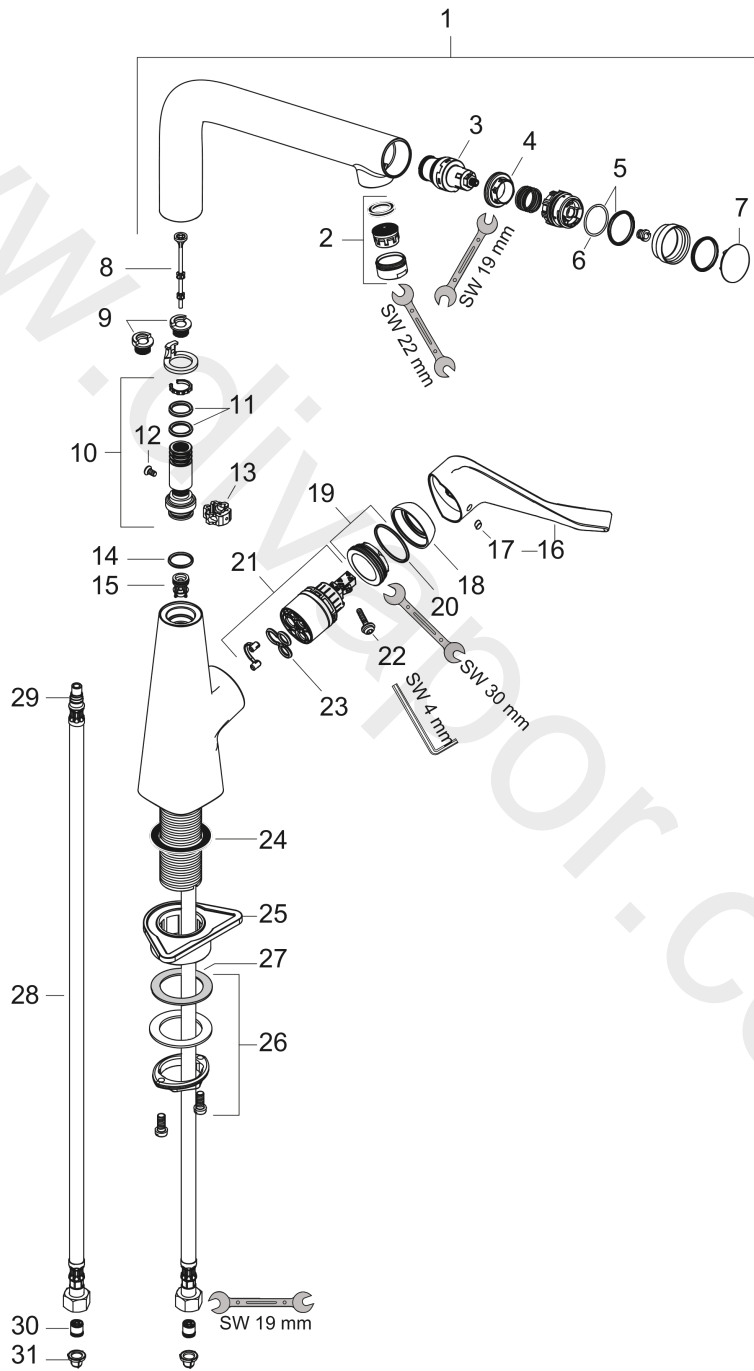

**Metris Select M71**  
**Single lever kitchen mixer 320, 1jet**  
 Surfaces: Article Number: **73810000**

**Exploded Drawing**

Year of production: **04/17 - 12/20**

## Metris Select M71

Single lever kitchen mixer 320, 1jet

Surfaces: Article Number: **73810000**

### Spare part list

Year of production: 04/17 - 12/20

Pos.	Description	Article Number	Price	PU
1	spout cpl.	92288000	£ 370,00	1
2	aerator laminar M24x1 (15 l/min)	92517000	£ 20,50	1
3	shut off unit	98462000	£ 110,00	1
4	nut	98368000	£ 13,30	1
5	sealing set	93115000	£ 13,30	1
6	O-ring 23x1,5	92287000	£ 3,30	1
7	cover	92289000	£ 13,30	1
8	tappet	92505000	£ 6,10	1
9	set of locating rings (110° / 150°)	98486000	£ 16,10	1
10	sealing set	92646000	£ 20,50	1
11	O-Ring 14x2,5	98189000	£ 3,30	1
12	screw	93272000	£ 3,30	1
13	axialring	97558000	£ 3,30	1
14	O-ring 16x2	98133000	£ 3,30	1
15	non return valve	95699000	£ 16,10	1
16	handle	98455000	£ 64,00	1
17	screw cover	96338000	£ 3,30	1
18	flange	95498000	£ 9,00	1
19	nut	97209000	£ 16,10	1
20	O-Ring 32x2	98193000	£ 3,30	1
21	cartridge, assy	92730000	£ 35,00	1
22	locking screw for handle	95140000	£ 6,10	1
23	seal	95008000	£ 9,00	1
24	seal	92582000	£ 3,30	1
25	support	97523000	£ 6,10	1
26	fixing set (Ø 34)	95049000	£ 16,10	1
27	lever collar	97548000	£ 3,30	1
28	connection hose 900 mm M8x0,75 G3/8	95372000	£ 35,00	1
29	O-ring 7x1,5	98422000	£ 3,30	1
30	non return valve DW 10	96456000	£ 9,00	1
31	filter packing	95291000	£ 13,30	1