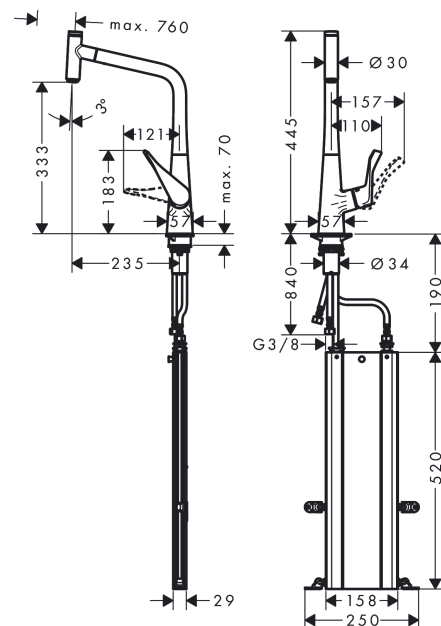

Scale drawing