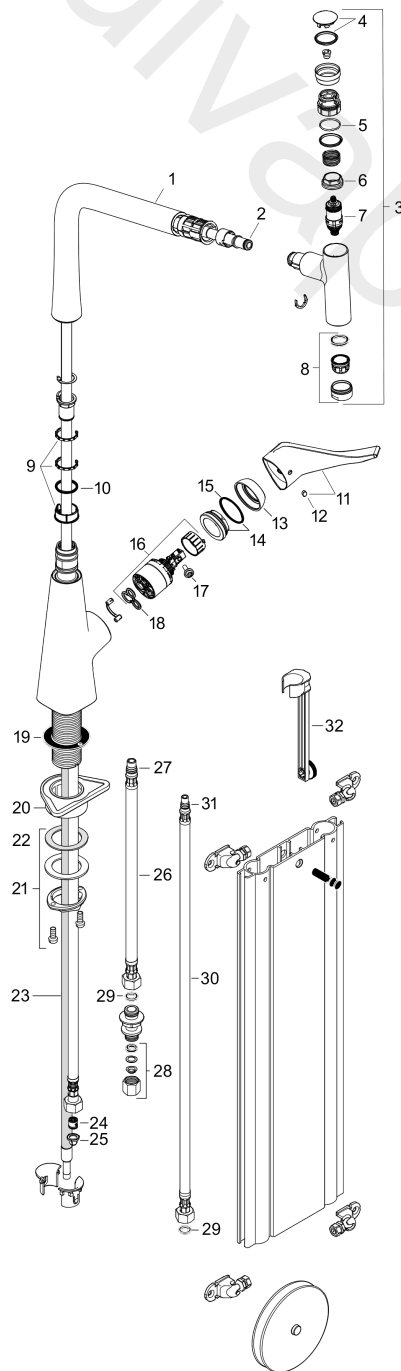

### Product image

### Scale drawing

**Metris Select M71**  
**Single lever kitchen mixer 320, EcoSmart, pull-out spout, 1jet, sBox**  
 Finish: **Chrome** Article Number: **73807000**

**Flowchart**

**Metris Select M71**  
**Single lever kitchen mixer 320, EcoSmart, pull-out spout, 1jet, sBox**  
 Finish: **Chrome** Article Number: **73807000**

Exploded Drawing

Year of production: >10/19

### Spare part list

Year of production: >10/19

Pos.	Description	Article Number	Price	PU
1	spout cpl.	92736000	£ 137,00	1
2	O-ring 8x2	98112000	£ 3,30	1
3	handspray	93560000	-	1
4	cover	92566000	£ 16,10	1
5	O-ring 19x1,5	95962000	£ 3,30	1
6	nut	92567000	£ 20,50	1
7	shut off unit	98463000	£ 51,00	1
8	aerator laminar M24x1 (5 l/min)	95987000	£ 20,50	1
9	set of lever collars	98365000	£ 9,00	1
10	O-ring 21x2,5	98211000	£ 3,30	1
11	handle	98455000	£ 64,00	1
12	screw cover	96338000	£ 3,30	1
13	flange	95498000	£ 9,00	1
14	nut	97209000	£ 16,10	1
15	O-Ring 32x2	98193000	£ 3,30	1
16	cartridge, assy	95646001	£ 96,00	1
17	locking screw for handle	95140000	£ 6,10	1
18	seal	95008000	£ 9,00	1
19	seal	92582000	£ 3,30	1
20	support	97523000	£ 6,10	1
21	fixing set (Ø 34)	95049000	£ 16,10	1
22	lever collar	97548000	£ 3,30	1
23	hose	93188000	£ 137,00	1
24	non return valve DW 10	96456000	£ 9,00	1
25	filter packing	95291000	£ 13,30	1
26	connection hose 450 mm M10x1 G3/8	96507000	£ 43,00	1
27	O-ring 8x1,75	97827000	£ 3,30	1
28	squeezing connection	96099000	£ 9,00	1
29	sealing set	95581000	£ 6,10	1
30	connection hose 900 mm M8x0,75 G3/8	95372000	£ 35,00	1
31	O-ring 7x1,5	98422000	£ 3,30	1
32	extension set	43333000	£ 30,00	1