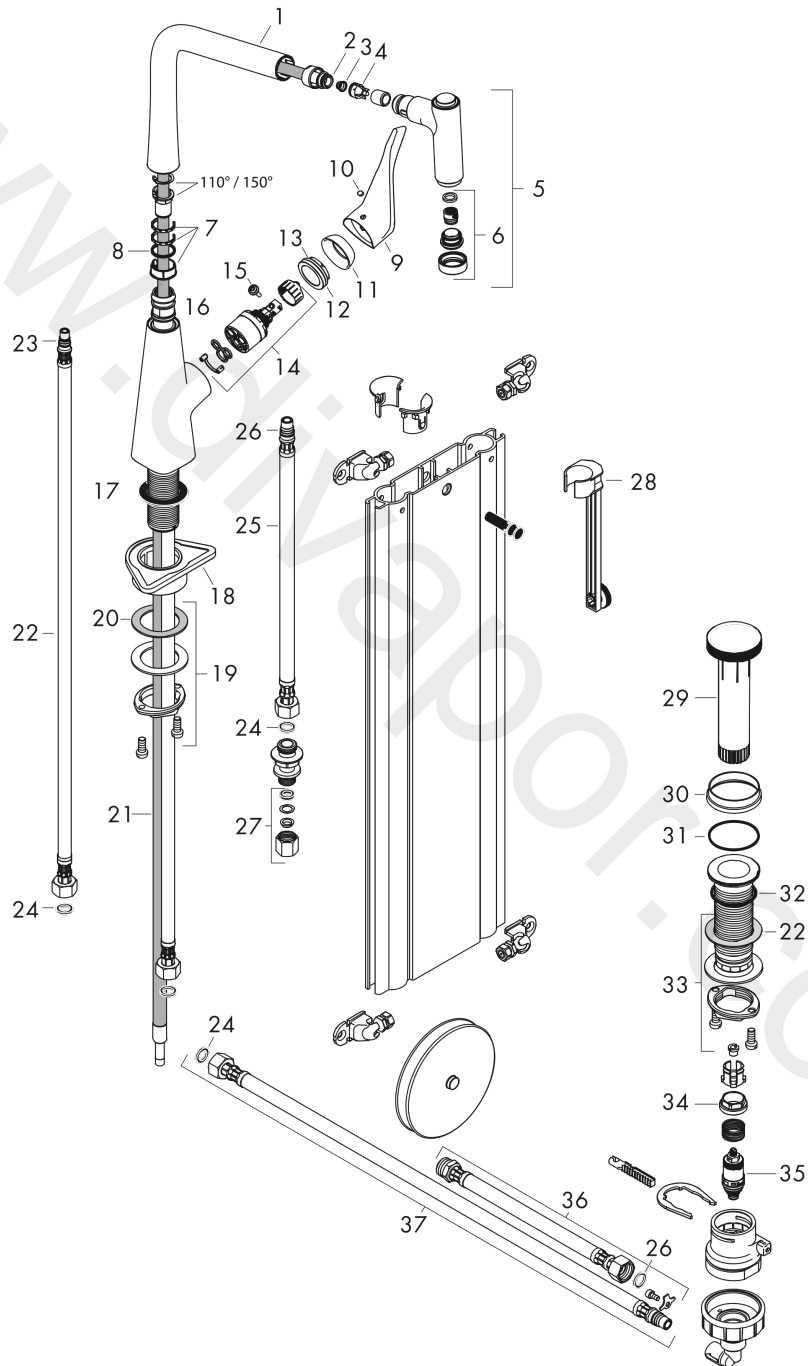

Metris Select M71
2-hole single lever kitchen mixer 320, pull-out spray, 2jet, sBox
 Surfaces: Article Number: **73806800**

Exploded Drawing

Year of production: 04/17 - 06/22

Metris Select M71

2-hole single lever kitchen mixer 320, pull-out spray, 2jet, sBox

Surfaces: Article Number: 73806800

Spare part list

Year of production: 04/17 - 06/22

Pos.	Description	Article Number	Price	PU
1	spout cpl.	98491800	£ 224,00	1
2	O-ring 11x2	98127000	£ 3,30	1
3	filter	97735000	£ 3,30	1
4	non return valve	96737000	£ 35,00	1
5	handspray	98492800	£ 224,00	1
6	spray former	92183800	£ 64,00	1
7	set of lever collars	98365000	£ 9,00	1
8	O-ring 21x2,5	98211000	£ 3,30	1
9	handle	98455800	£ 96,00	1
10	screw cover	96338000	£ 3,30	1
11	flange	95498800	£ 25,00	1
12	nut	97209000	£ 16,10	1
13	O-Ring 32x2	98193000	£ 3,30	1
14	cartridge, assy	92730000	£ 35,00	1
15	locking screw for handle	95140000	£ 6,10	1
16	seal	95008000	£ 9,00	1
17	seal	92582000	£ 3,30	1
18	support	97523000	£ 6,10	1
19	fixing set (Ø 34)	95049000	£ 16,10	1
20	lever collar	97548000	£ 3,30	1
21	hose	93191000	£ 96,00	1
22	connection hose 900 mm M8x0,75 G3/8	96316000	£ 43,00	1
23	O-ring 7x1,5	98422000	£ 3,30	1
24	sealing set	95581000	£ 6,10	1
25	connection hose 450 mm M10x1 G3/8	96507000	£ 43,00	1
26	O-ring 8x1,75	97827000	£ 3,30	1
27	squeezing connection	96099000	£ 9,00	1
28	extension set	43333000	-	1
29	turning handle	93200800	£ 64,00	1
30	escutcheon	93201800	£ 51,00	1
31	O-ring 40x1,5	98464000	£ 3,30	1
32	O-ring 36x2	98156000	£ 3,30	1
33	fixing set (special)	93253000	£ 20,50	1
34	nut	92567000	£ 20,50	1
35	shut off unit	98463000	£ 51,00	1
36	connection hose 900 mm M10x1 G3/8	98785000	£ 35,00	1
37	connection hose 700 mm G3/8 x G3/8	95896000	£ 64,00	1