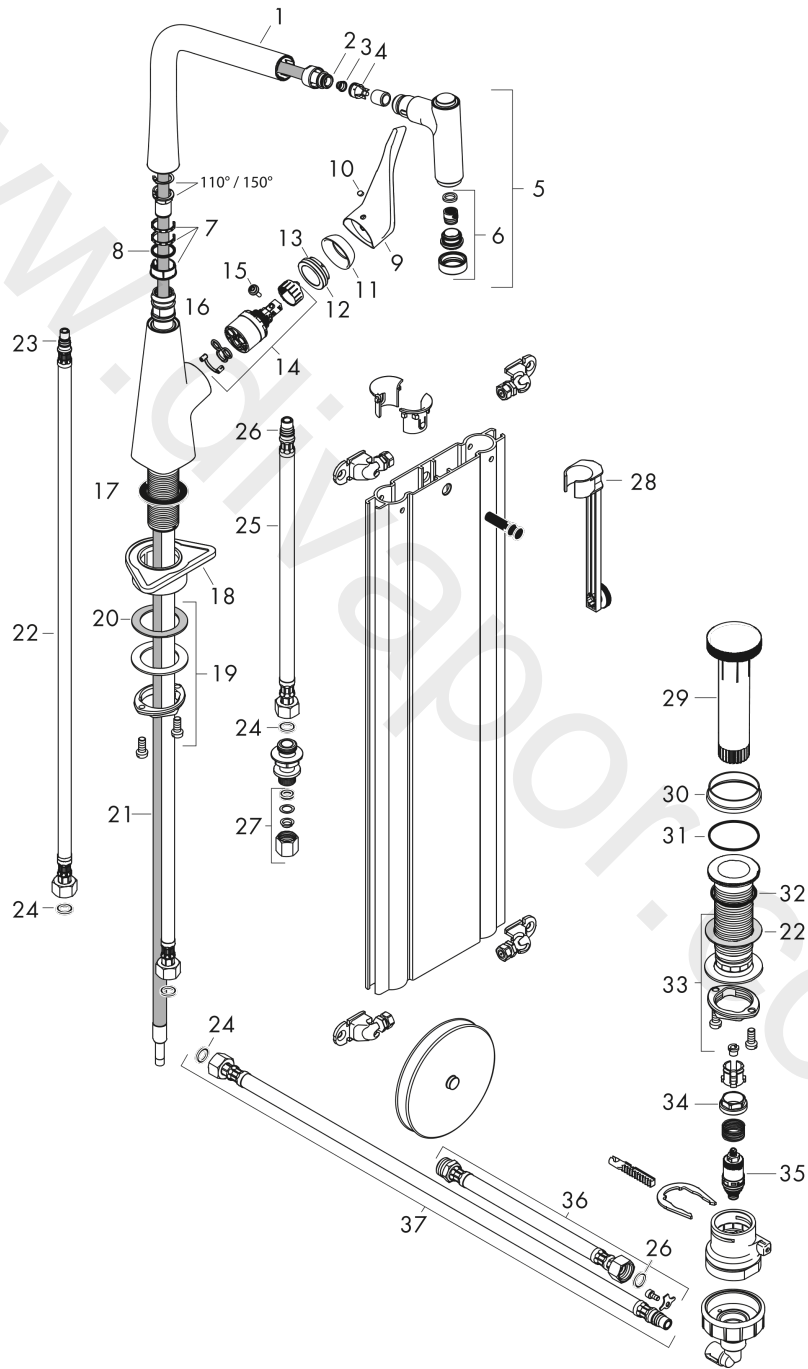

Metris Select M71

2-hole single lever kitchen mixer 320, pull-out spray, 2jet, sBox

Surfaces: Article Number: **73806000**

Exploded Drawing

Year of production: **04/17 - 06/22**

Metris Select M71

2-hole single lever kitchen mixer 320, pull-out spray, 2jet, sBox

Surfaces: Article Number: 73806000

Spare part list

Year of production: 04/17 - 06/22

Pos.	Description	Article Number	Price	PU
1	spout cpl.	98491000	£ 137,00	1
2	O-ring 11x2	98127000	£ 3,30	1
3	filter	97735000	£ 3,30	1
4	non return valve	96737000	£ 35,00	1
5	handspray	98492000	£ 224,00	1
6	spray former	92183000	£ 43,00	1
7	set of lever collars	98365000	£ 9,00	1
8	O-ring 21x2,5	98211000	£ 3,30	1
9	handle	98455000	£ 64,00	1
10	screw cover	96338000	£ 3,30	1
11	flange	95498000	£ 9,00	1
12	nut	97209000	£ 16,10	1
13	O-Ring 32x2	98193000	£ 3,30	1
14	cartridge, assy	92730000	£ 35,00	1
15	locking screw for handle	95140000	£ 6,10	1
16	seal	95008000	£ 9,00	1
17	seal	92582000	£ 3,30	1
18	support	97523000	£ 6,10	1
19	fixing set (Ø 34)	95049000	£ 16,10	1
20	lever collar	97548000	£ 3,30	1
21	hose	93191000	£ 96,00	1
22	connection hose 900 mm M8x0,75 G3/8	96316000	£ 43,00	1
23	O-ring 7x1,5	98422000	£ 3,30	1
24	sealing set	95581000	£ 6,10	1
25	connection hose 450 mm M10x1 G3/8	96507000	£ 43,00	1
26	O-ring 8x1,75	97827000	£ 3,30	1
27	squeezing connection	96099000	£ 9,00	1
28	extension set	43333000	-	1
29	turning handle	93200000	£ 43,00	1
30	escutcheon	93201000	-	1
31	O-ring 40x1,5	98464000	£ 3,30	1
32	O-ring 36x2	98156000	£ 3,30	1
33	fixing set (special)	93253000	£ 20,50	1
34	nut	92567000	£ 20,50	1
35	shut off unit	98463000	£ 51,00	1
36	connection hose 900 mm M10x1 G3/8	98785000	£ 35,00	1
37	connection hose 700 mm G3/8 x G3/8	95896000	£ 64,00	1