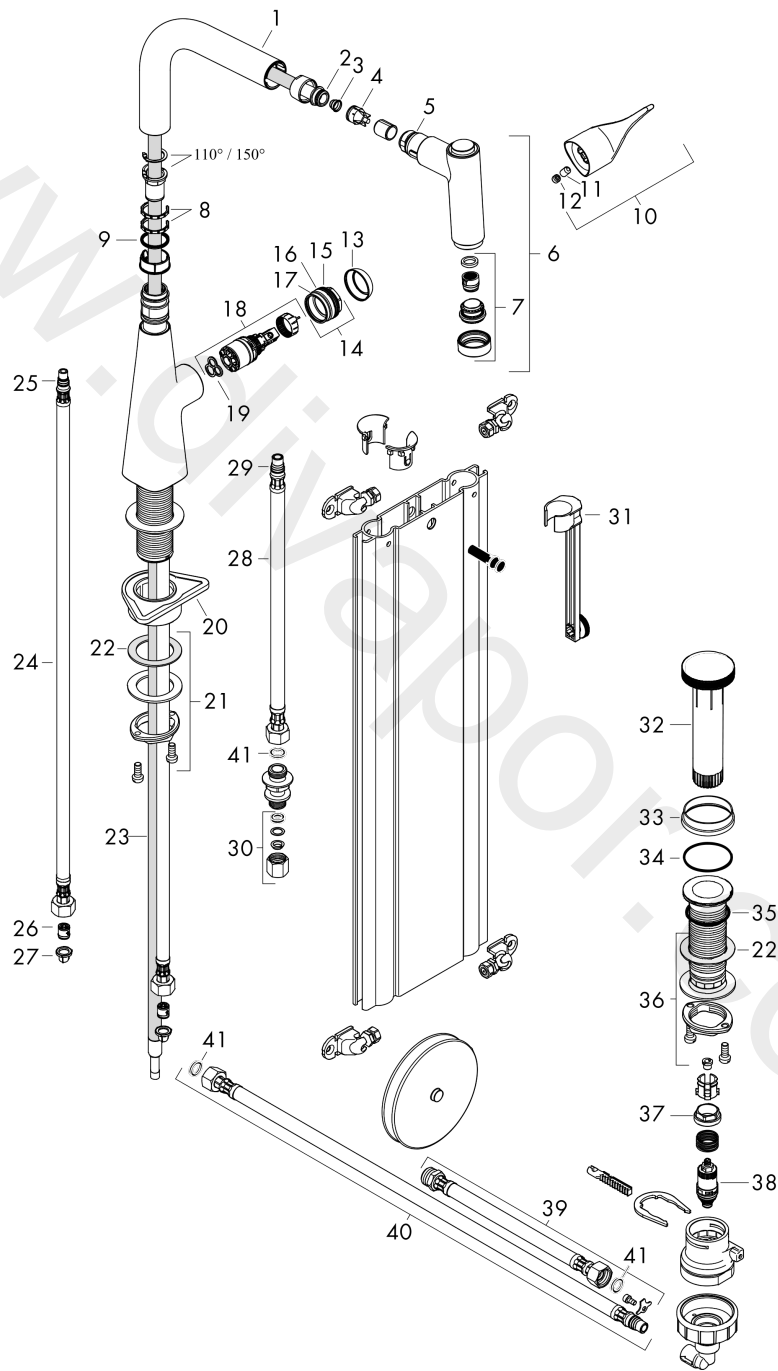

**Metris Select M71**  
**2-hole single lever kitchen mixer 220, pull-out spray, 2jet, sBox**  
 Surfaces: Article Number: **73805800**

**Exploded Drawing**

Year of production: **05/19 - 06/22**

## Metris Select M71

2-hole single lever kitchen mixer 220, pull-out spray, 2jet, sBox

Surfaces: Article Number: 73805800

### Spare part list

Year of production: 05/19 - 06/22

Pos.	Description	Article Number	Price	PU
1	spout cpl.	93173800	£ 173,00	1
2	O-ring 11x2	98127000	£ 3,30	1
3	filter	97735000	£ 3,30	1
4	non return valve	96737000	£ 35,00	1
5	O-ring 18x1,5	98231000	£ 3,30	1
6	handspray	93172800	£ 275,00	1
7	spray former	92183800	£ 64,00	1
8	set of lever collars	98365000	£ 9,00	1
9	O-ring 21x2,5	98211000	£ 3,30	1
10	handle	93170800	£ 96,00	1
11	hollow set screw M6x10 DIN 916	96029000	£ 3,30	1
12	screw cover	95704000	£ 3,30	1
13	flange	98863800	£ 64,00	1
14	nut	98864000	£ 43,00	1
15	O-ring 23x2	98398000	£ 3,30	1
16	O-ring 27x1,5	92527000	£ 13,30	1
17	O-ring 25x1,5	98146000	£ 3,30	1
18	cartridge, assy	97685000	£ 64,00	1
19	seal	98865000	£ 35,00	1
20	support	97523000	£ 6,10	1
21	fixing set (Ø 34)	95049000	£ 16,10	1
22	lever collar	97548000	£ 3,30	1
23	hose	93191000	£ 96,00	1
24	connection hose 900 mm M10x1 G3/8	98785000	£ 35,00	1
25	O-ring 7x1,5	98422000	£ 3,30	1
26	non return valve DW 10	96456000	£ 9,00	1
27	filter packing	95291000	£ 13,30	1
28	connection hose 450 mm M10x1 G3/8	96507000	£ 43,00	1
29	O-ring 8x1,75	97827000	£ 3,30	1
30	squeezing connection	96099000	£ 9,00	1
31	extension set	43333000	-	1
32	turning handle	93200800	£ 64,00	1
33	escutcheon	93201800	£ 51,00	1
34	O-ring 40x1,5	98464000	£ 3,30	1
35	O-ring 36x2	98156000	£ 3,30	1
36	fixing set (special)	93253000	£ 20,50	1
37	nut	92567000	£ 20,50	1
38	shut off unit	98463000	£ 51,00	1
39	connection hose 700 mm G3/8 x G3/8	95896000	£ 64,00	1
40	connection hose 900 mm M8x0,75 G3/8	96316000	£ 43,00	1
41	sealing set	95581000	£ 6,10	1