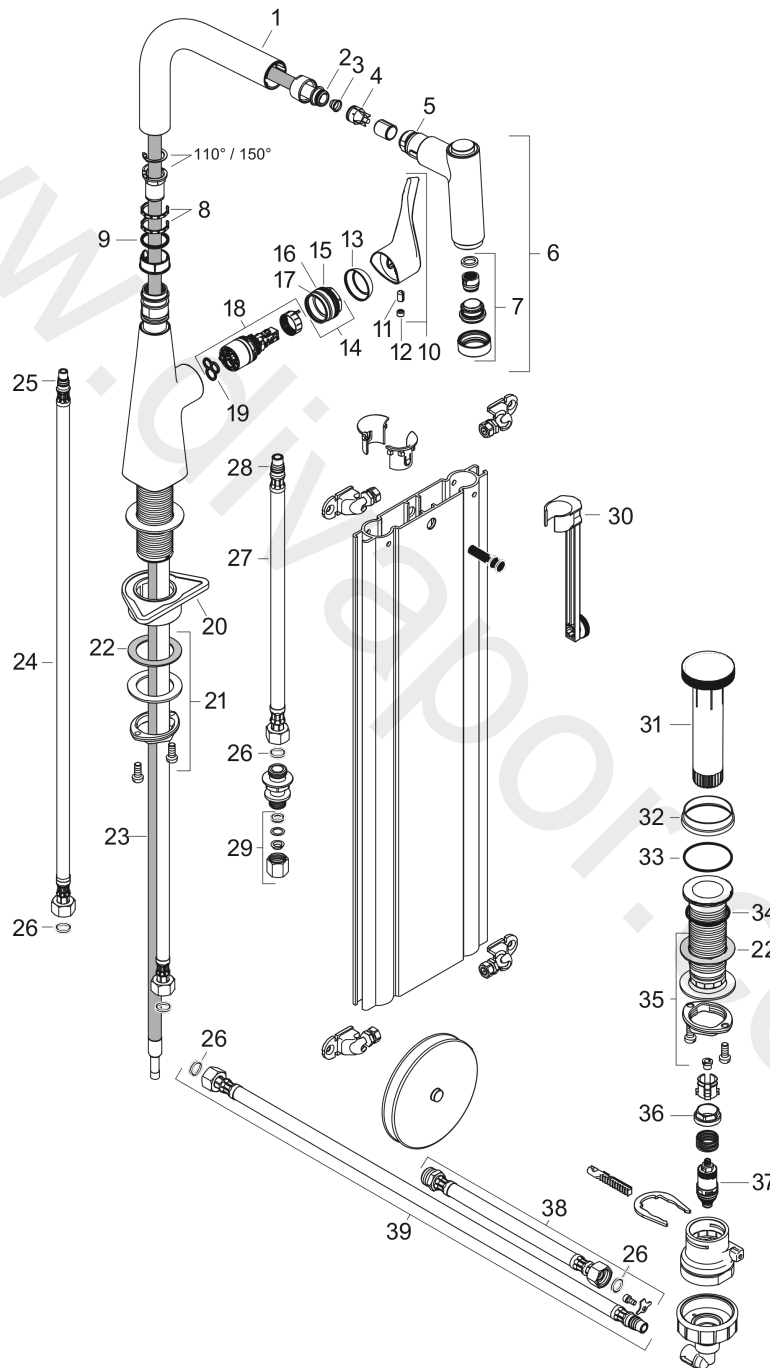

Metris Select M71

2-hole single lever kitchen mixer 220, pull-out spray, 2jet, sBox

Surfaces: Article Number: **73805800**

Exploded Drawing

Year of production: **04/17 - 04/19**

Metris Select M71**2-hole single lever kitchen mixer 220, pull-out spray, 2jet, sBox**Surfaces: Article Number: **73805800****Spare part list**Year of production: **04/17 - 04/19**

Pos.	Description	Article Number	Price	PU
1	spout cpl.	93173800	£ 173,00	1
2	O-ring 11x2	98127000	£ 3,30	1
3	filter	97735000	£ 3,30	1
4	non return valve	96737000	£ 35,00	1
5	O-ring 18x1,5	98231000	£ 3,30	1
6	handspray	93172800	£ 275,00	1
7	spray former	92183800	£ 64,00	1
8	set of lever collars	98365000	£ 9,00	1
9	O-ring 21x2,5	98211000	£ 3,30	1
10	handle	93170800	£ 96,00	1
11	hollow set screw M6x10 DIN 916	96029000	£ 3,30	1
12	screw cover	95704000	£ 3,30	1
13	flange	98863800	£ 64,00	1
14	nut	98864000	£ 43,00	1
15	O-ring 23x2	98398000	£ 3,30	1
16	O-ring 27x1,5	92527000	£ 13,30	1
17	O-ring 25x1,5	98146000	£ 3,30	1
18	cartridge, assy	97685000	£ 64,00	1
19	seal	98865000	£ 35,00	1
20	support	97523000	£ 6,10	1
21	fixing set (Ø 34)	95049000	£ 16,10	1
22	lever collar	97548000	£ 3,30	1
23	hose	93191000	£ 96,00	1
24	connection hose 900 mm M8x0,75 G3/8	96316000	£ 43,00	1
25	O-ring 7x1,5	98422000	£ 3,30	1
26	sealing set	95581000	£ 6,10	1
27	connection hose 450 mm M10x1 G3/8	96507000	£ 43,00	1
28	O-ring 8x1,75	97827000	£ 3,30	1
29	squeezing connection	96099000	£ 9,00	1
30	extension set	43333000	-	1
31	turning handle	93200800	£ 64,00	1
32	escutcheon	93201800	£ 51,00	1
33	O-ring 40x1,5	98464000	£ 3,30	1
34	O-ring 36x2	98156000	£ 3,30	1
35	fixing set (special)	93253000	£ 20,50	1
36	nut	92567000	£ 20,50	1
37	shut off unit	98463000	£ 51,00	1
38	connection hose 900 mm M10x1 G3/8	98785000	£ 35,00	1
39	connection hose 700 mm G3/8 x G3/8	95896000	£ 64,00	1